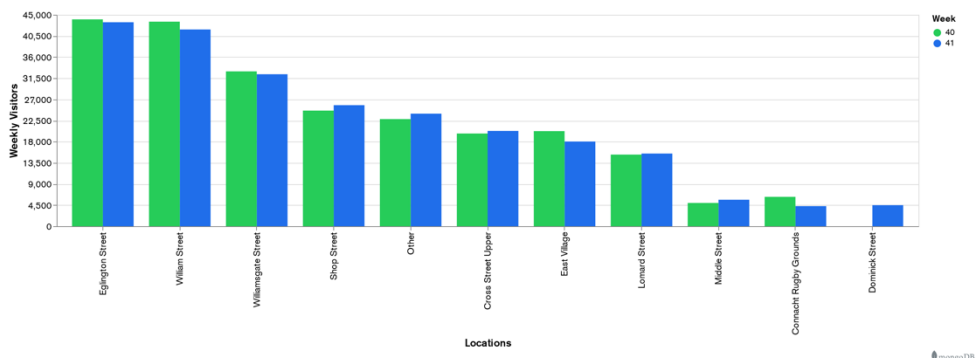

Galway Football Report

Week 40 and Week 41

Daily Visitors for Week 41

247,806

Daily Visitors for Week 40

246,951

Day of the Week for Week 40 and Week 41

Per Hour for Week 41

Location Comparison for Week 41

14 Days

Unique Visitors Week 41

91,889

Unique Visitor Week 40

92,977

Weekly Footfall Comparison

Yearly Comparison Hourly Footfall Week 41