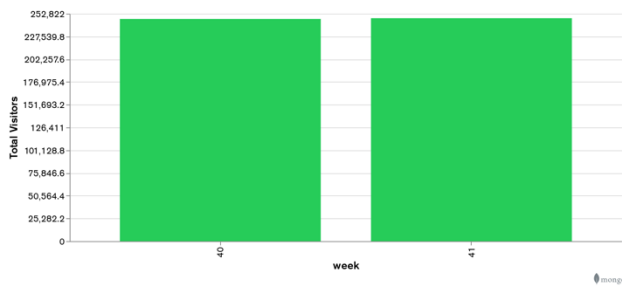

Galway Football Report

Week 40 and Week 41

Daily Visitors for Week 41

247,806

Daily Visitors for Week 40

246,951

Day of the Week for Week 40 and Week 41

Per Hour for Week 41

Location Comparison for Week 41

14 Days

Unique Visitors Week 41

91,889

Unique Visitor Week 40

92,977

Weekly Footfall Comparison

Yearly Comparison Hourly Footfall Week 41