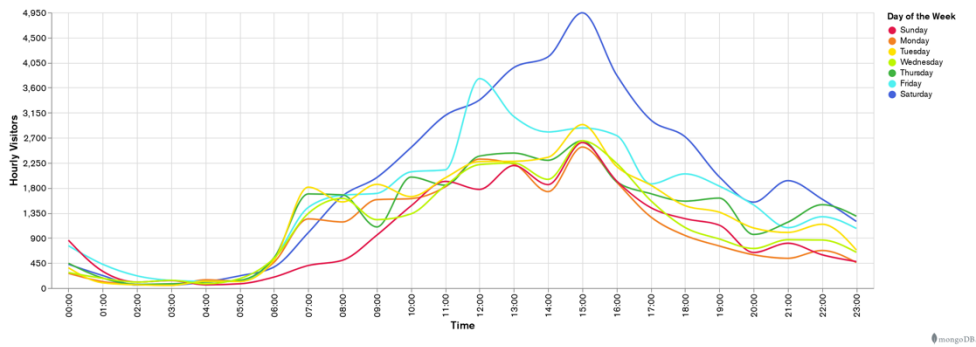

Galway Football Report

Week 40 and Week 41

Daily Visitors for Week 41

247,806

Daily Visitors for Week 40

246,951

Day of the Week for Week 40 and Week 41

Per Hour for Week 41

Location Comparison for Week 41

14 Days

Unique Visitors Week 41

91,889

Unique Visitor Week 40

92,977

Weekly Footfall Comparison

Yearly Comparison Hourly Footfall Week 41