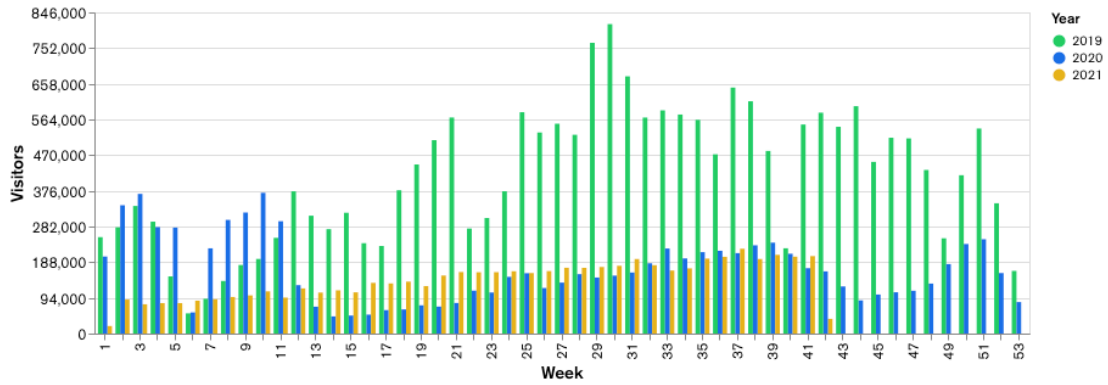

Galway Football Report

Week 40 and Week 41

Daily Visitors for Week 41

247,806

Daily Visitors for Week 40

246,951

Day of the Week for Week 40 and Week 41

Per Hour for Week 41

Location Comparison for Week 41

14 Days

Unique Visitors Week 41

91,889

Unique Visitor Week 40

92,977

Weekly Footfall Comparison

Yearly Comparison Hourly Footfall Week 41