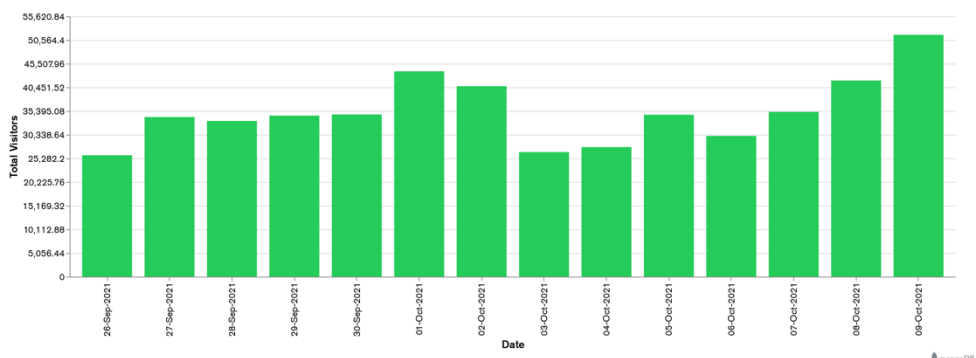

Galway Football Report

Week 40 and Week 41

Daily Visitors for Week 41

247,806

Daily Visitors for Week 40

246,951

Day of the Week for Week 40 and Week 41

Per Hour for Week 41

Location Comparison for Week 41

14 Days

Unique Visitors Week 41

91,889

Unique Visitor Week 40

92,977

Weekly Footfall Comparison

Yearly Comparison Hourly Footfall Week 41