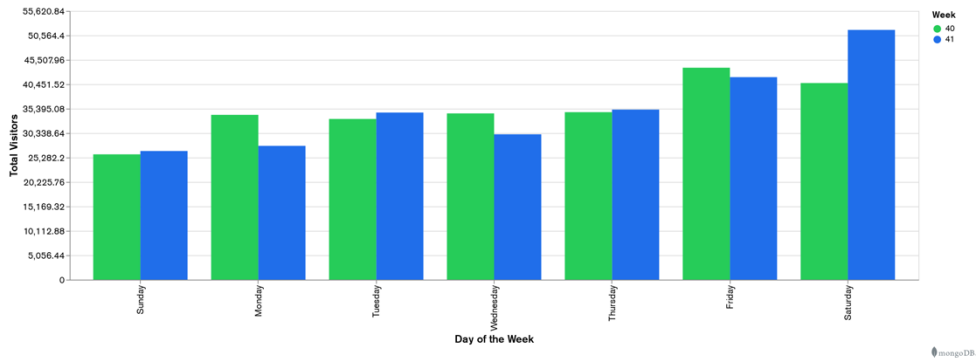

Galway Football Report

Week 40 and Week 41

Daily Visitors for Week 41

247,806

Daily Visitors for Week 40

246,951

Day of the Week for Week 40 and Week 41

Per Hour for Week 41

Location Comparison for Week 41

14 Days

Unique Visitors Week 41

91,889

Unique Visitor Week 40

92,977

Weekly Footfall Comparison

Yearly Comparison Hourly Footfall Week 41