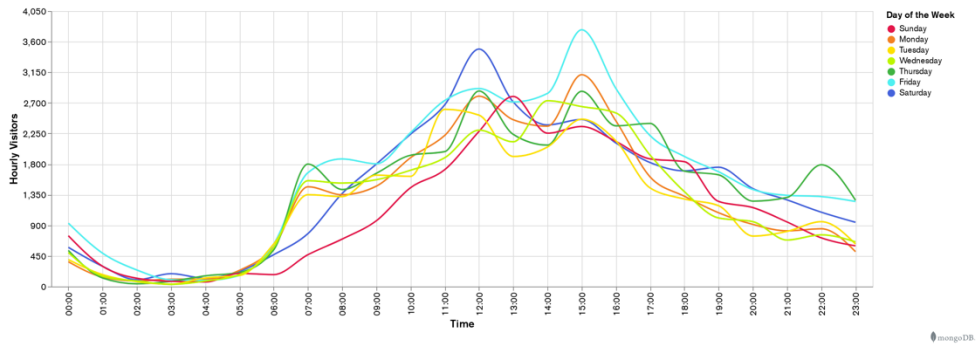

Per Hour for Week 42