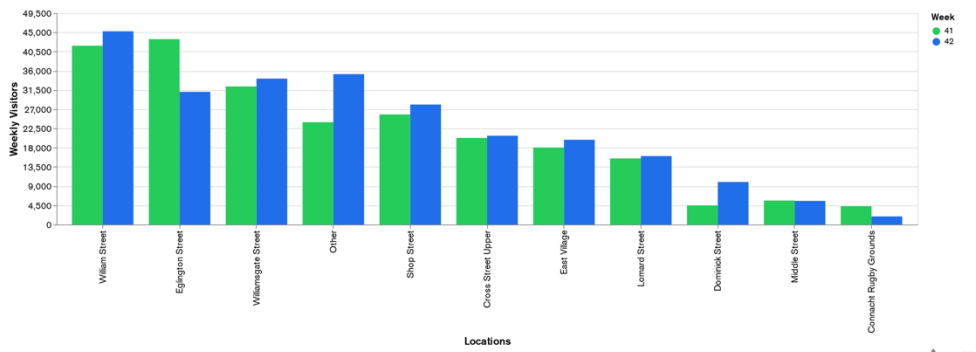

Location Comparison for Week 42