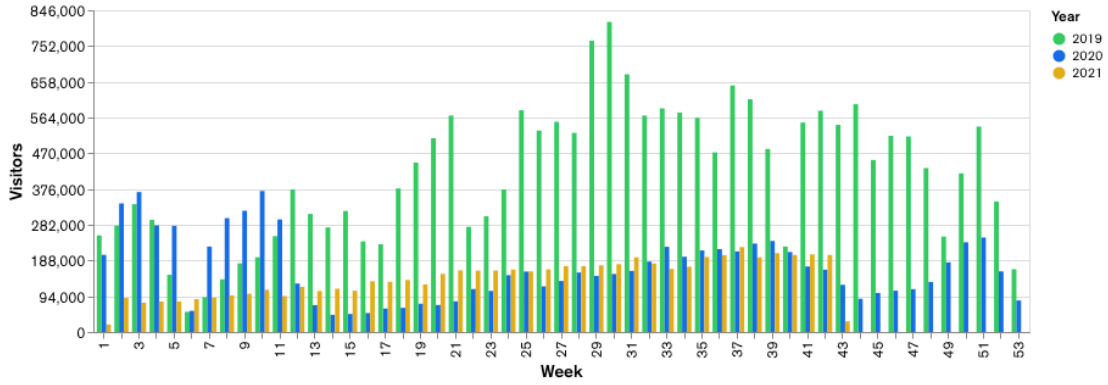

## Week 41 and Week 42

Daily Visitors for Week 42

250,531

Daily Visitors for Week 41

247,806

### Location Comparison for Week 42

### 14 Days

Unique Visitors Week 42

97,075

Unique Visitor Week 41

91,889

Weekly Footfall Comparison

Yearly Comparison Hourly Footfall Week 42