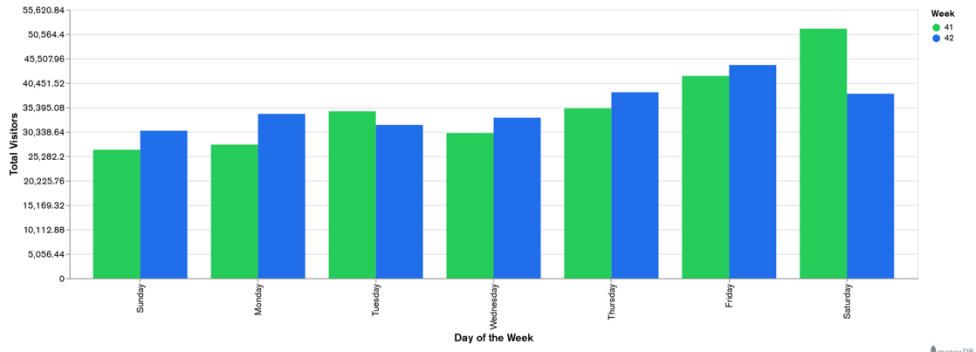

## Week 41 and Week 42

Daily Visitors for Week 42

250,531

Daily Visitors for Week 41

247,806

### Day of the Week for Week 41 and Week 42