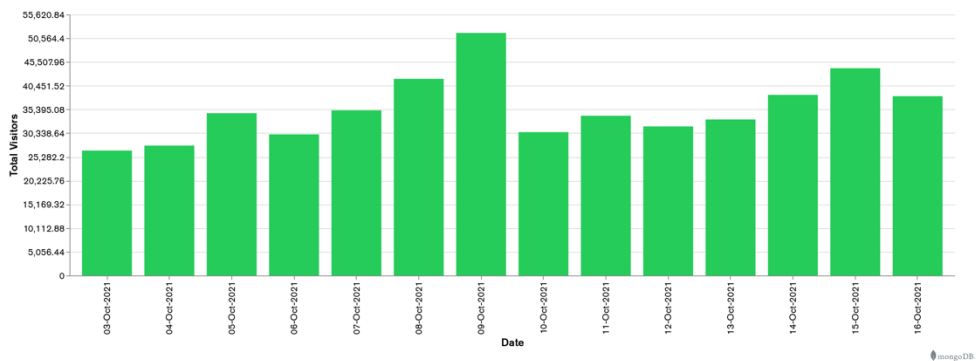

Galway Football Report

Week 41 and Week 42

250,531

247,806

Day of the Week for Week 41 and Week 42

Per Hour for Week 42

Location Comparison for Week 42

14 Days