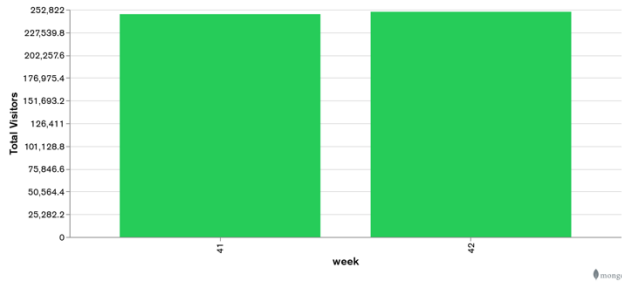

## Week 41 and Week 42

Daily Visitors for Week 42

250,531

Daily Visitors for Week 41

247,806