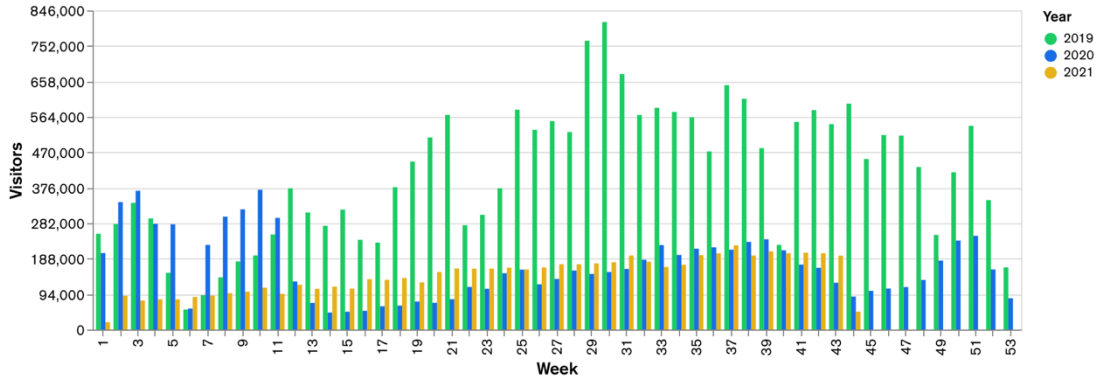

## Week 42 and Week 43

Daily Visitors for Week 43

243,645

Daily Visitors for Week 42

250,531

### Location Comparison for Week 43

### 14 Days

Unique Visitors Week 43

97,834

Unique Visitor Week 42

97,075

Weekly Footfall Comparison

Yearly Comparison Hourly Footfall Week 43