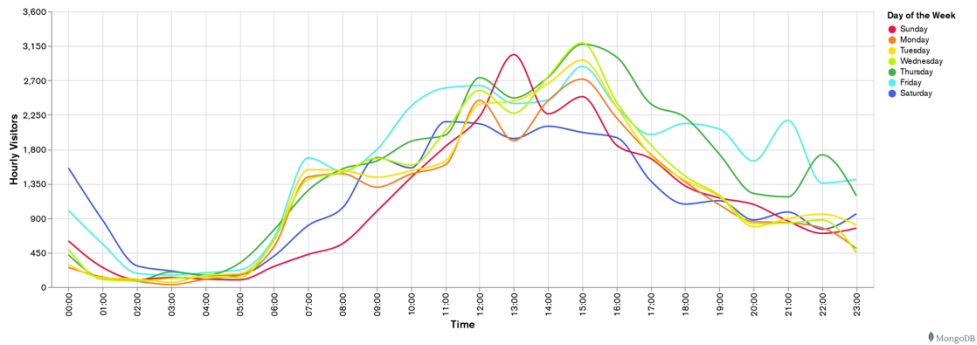

Per Hour for Week 43