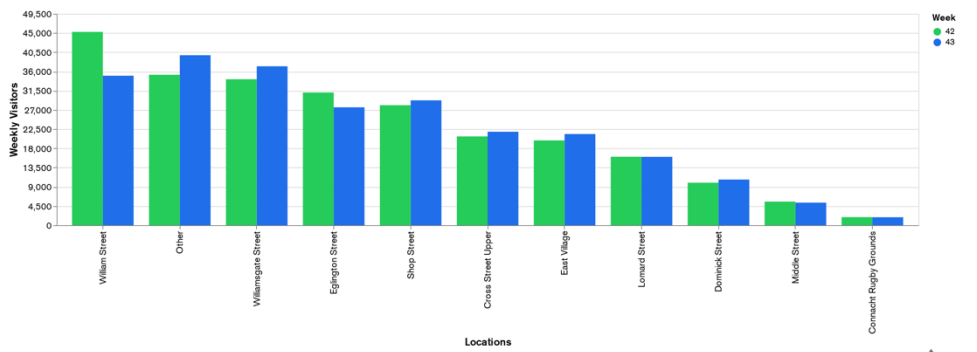

Location Comparison for Week 43