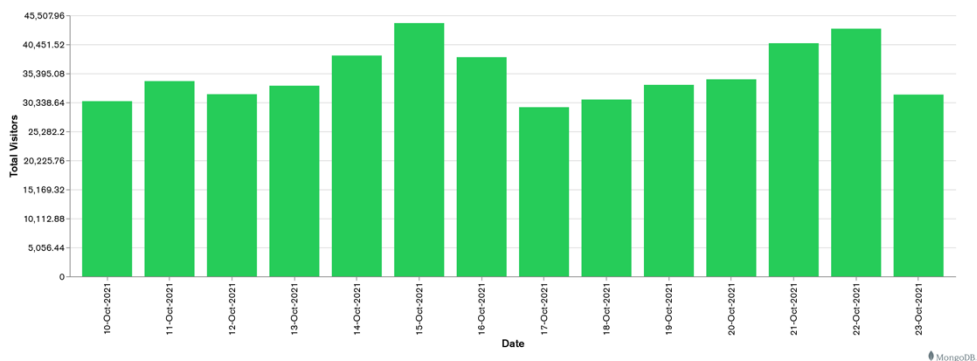

Galway Football Report

Week 42 and Week 43

243,645

250,531

Day of the Week for Week 42 and Week 43

Per Hour for Week 43

Location Comparison for Week 43

14 Days