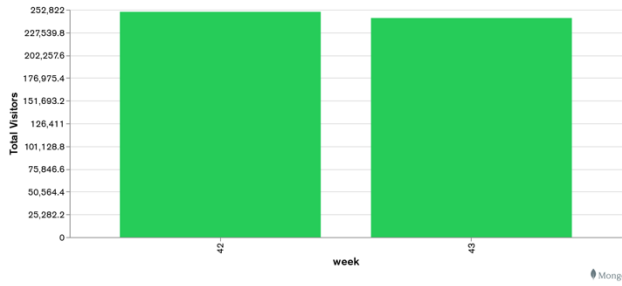

## Week 42 and Week 43

Daily Visitors for Week 43

243,645

Daily Visitors for Week 42

250,531