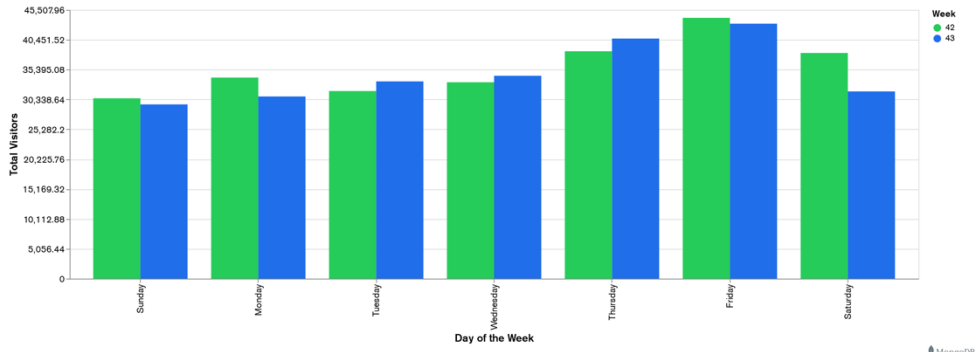

## Week 42 and Week 43

Daily Visitors for Week 43

243,645

Daily Visitors for Week 42

250,531

### Day of the Week for Week 42 and Week 43