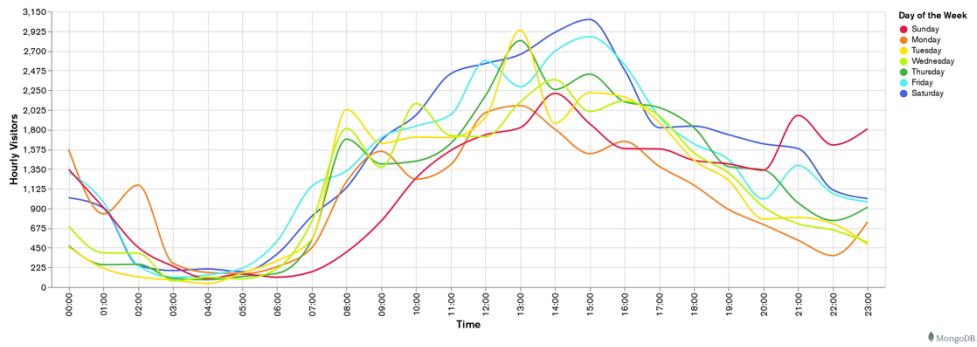

Galway Football Report

Week 44 and Week 45

Daily Visitors for Week 45

232,520

Daily Visitors for Week 44

229,102

Day of the Week for Week 44 and Week 45

Per Hour for Week 45

Location Comparison for Week 45

14 Days

Unique Visitors Week 45

103,202

Unique Visitor Week 44

99,974

Weekly Footfall Comparison

Yearly Comparison Hourly Footfall Week 45