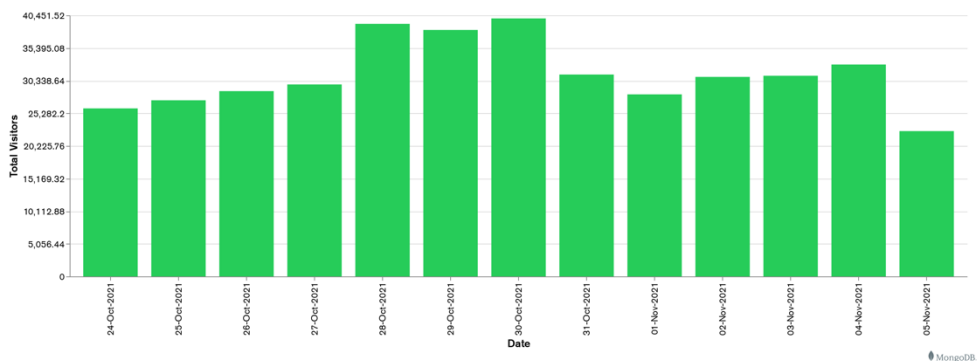

Galway Football Report

Week 44 and Week 45

Daily Visitors for Week 45

232,520

Daily Visitors for Week 44

229,102

Day of the Week for Week 44 and Week 45

Per Hour for Week 45

Location Comparison for Week 45

14 Days

Unique Visitors Week 45

103,202

Unique Visitor Week 44

99,974

Weekly Footfall Comparison

Yearly Comparison Hourly Footfall Week 45