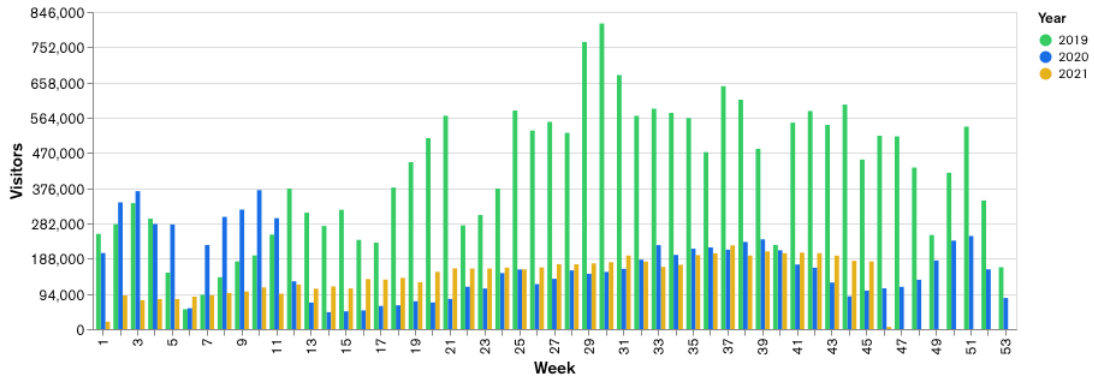

Galway Football Report

Week 44 and Week 45

Daily Visitors for Week 45

232,520

Daily Visitors for Week 44

229,102

Day of the Week for Week 44 and Week 45

Per Hour for Week 45

Location Comparison for Week 45

14 Days

Unique Visitors Week 45

103,202

Unique Visitor Week 44

99,974

Weekly Footfall Comparison

Yearly Comparison Hourly Footfall Week 45