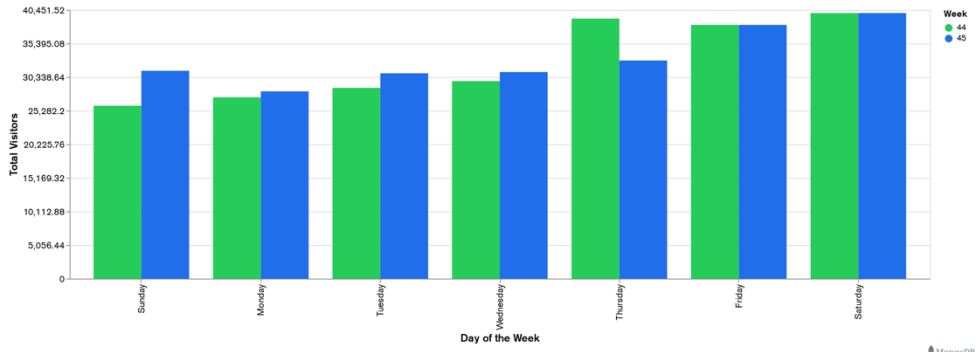

Galway Football Report

Week 44 and Week 45

Daily Visitors for Week 45

232,520

Daily Visitors for Week 44

229,102

Day of the Week for Week 44 and Week 45

Per Hour for Week 45

Location Comparison for Week 45

14 Days

Unique Visitors Week 45

103,202

Unique Visitor Week 44

99,974

Weekly Footfall Comparison

Yearly Comparison Hourly Footfall Week 45