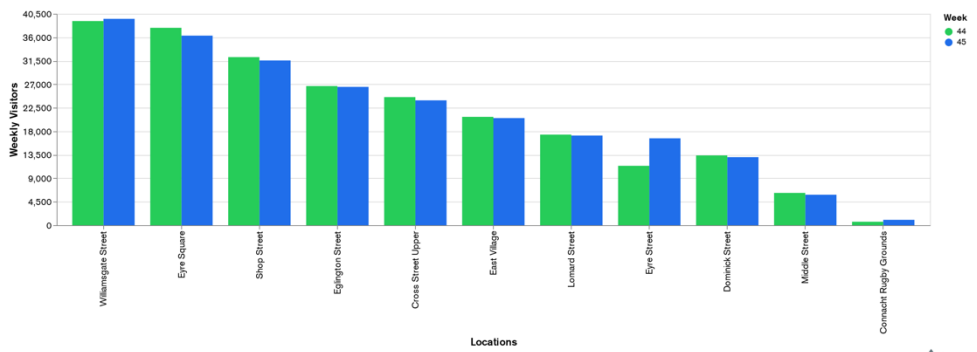

Galway Football Report

Week 44 and Week 45

Daily Visitors for Week 45

232,520

Daily Visitors for Week 44

229,102

Day of the Week for Week 44 and Week 45

Per Hour for Week 45

Location Comparison for Week 45

14 Days

Unique Visitors Week 45

103,202

Unique Visitor Week 44

99,974

Weekly Footfall Comparison

Yearly Comparison Hourly Footfall Week 45