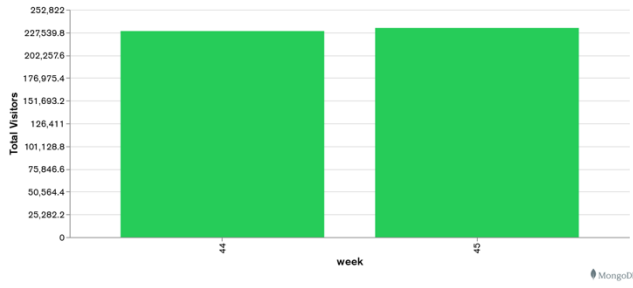

Galway Football Report

Week 44 and Week 45

Daily Visitors for Week 45

232,520

Daily Visitors for Week 44

229,102

Day of the Week for Week 44 and Week 45

Per Hour for Week 45

Location Comparison for Week 45

14 Days

Unique Visitors Week 45

103,202

Unique Visitor Week 44

99,974

Weekly Footfall Comparison

Yearly Comparison Hourly Footfall Week 45