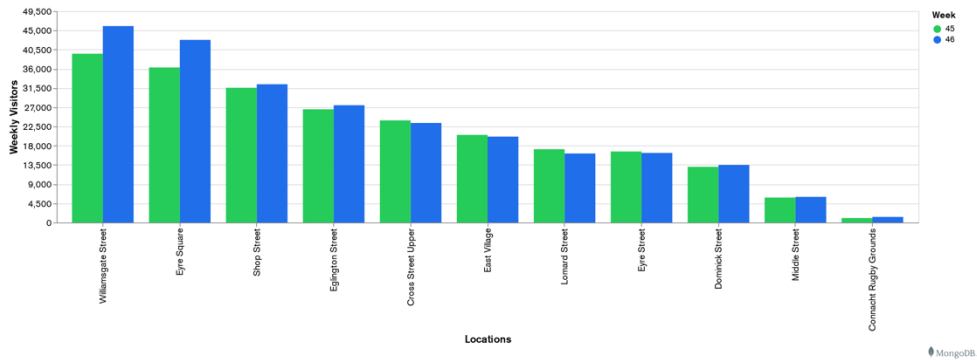

Location Comparison for Week 46