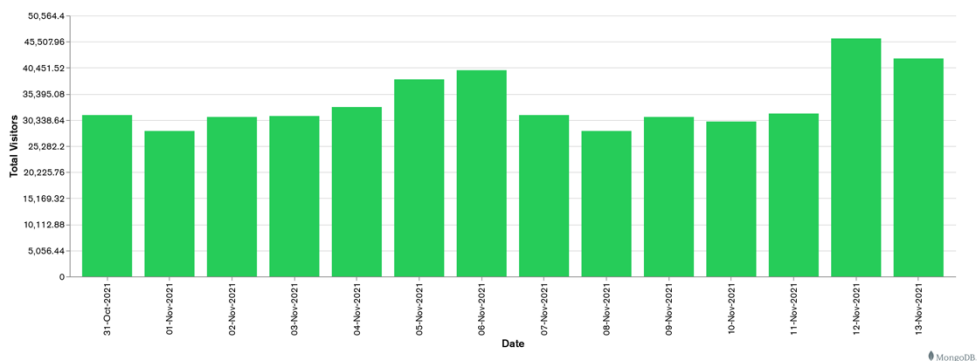

Galway Football Report

Week 45 and Week 46

240,403

232,520

Day of the Week for Week 45 and Week 46

Per Hour for Week 46

Location Comparison for Week 46

14 Days