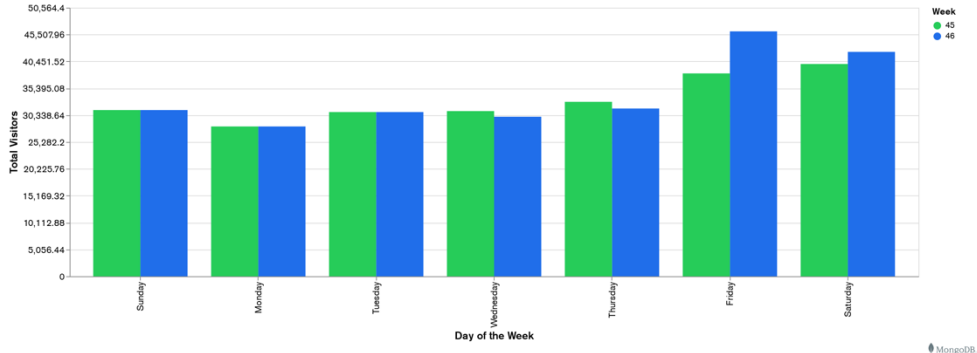

## Week 45 and Week 46

Daily Visitors for Week 46

240,403

Daily Visitors for Week 45

232,520

### Day of the Week for Week 45 and Week 46