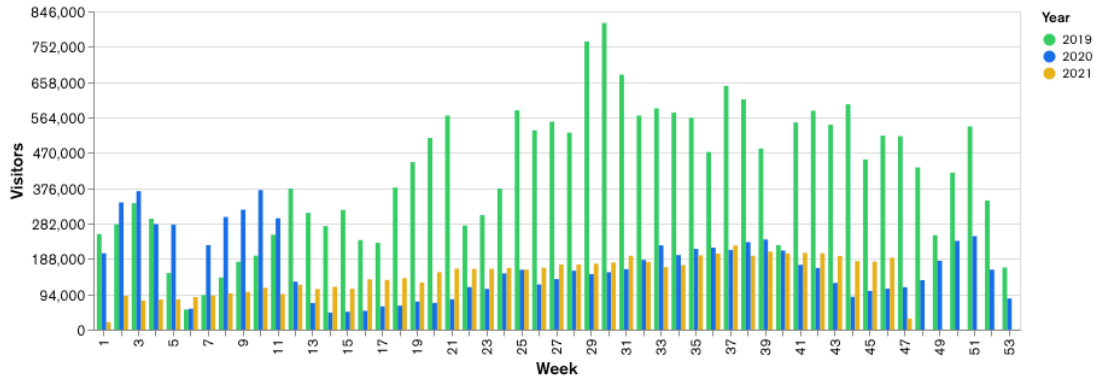

## Week 45 and Week 46

Daily Visitors for Week 46

240,403

Daily Visitors for Week 45

232,520

### Location Comparison for Week 46

### 14 Days

Unique Visitors Week 46

107,016

Unique Visitor Week 45

103,202

Weekly Footfall Comparison

Next refresh in an hour

Yearly Comparison Hourly Footfall Week 46