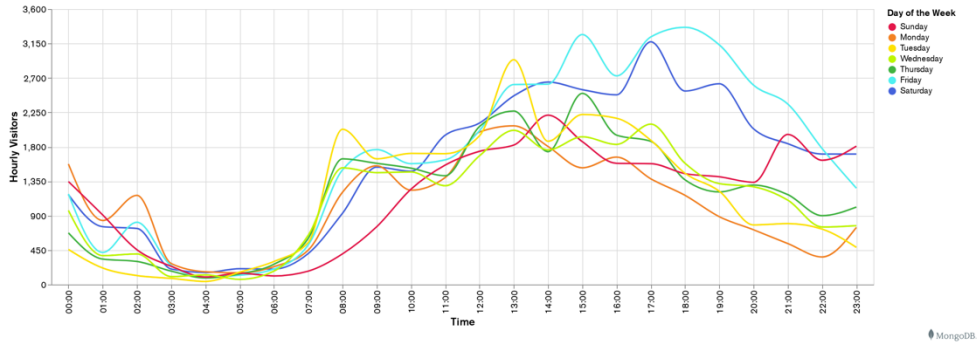

Per Hour for Week 46