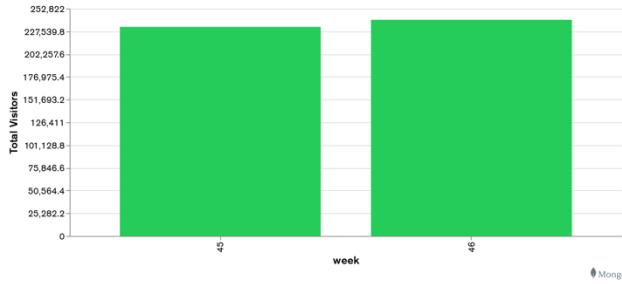

## Week 45 and Week 46

Daily Visitors for Week 46

240,403

Daily Visitors for Week 45

232,520