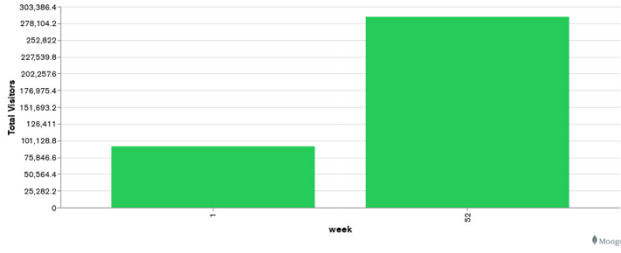

Galway Football Report

Week 52 and Week 1

Daily Visitors for Week 1

92,457

Daily Visitors for Week 52

287,742

Day of the Week for Week 52 and Week 1

Per Hour for Week 1

Location Comparison for Week 1

14 Days

Unique Visitors Week 1

51,732

Unique Visitor Week 52

162,877

Weekly Footfall Comparison

Yearly Comparison Hourly Footfall Week 1