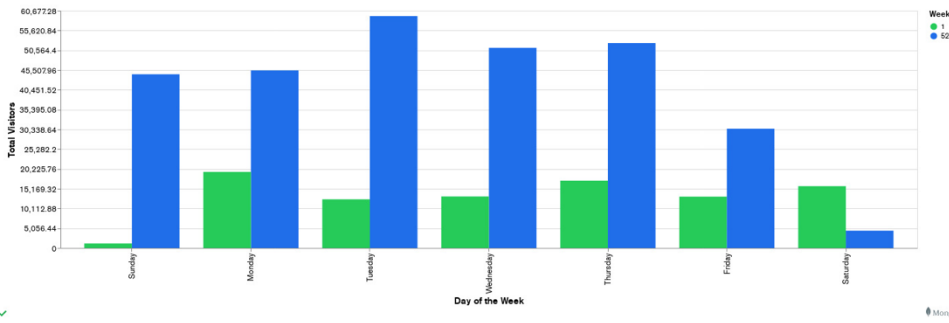

Galway Football Report

Week 52 and Week 1

Daily Visitors for Week 1

92,457

Daily Visitors for Week 52

287,742

Day of the Week for Week 52 and Week 1

Per Hour for Week 1

Location Comparison for Week 1

14 Days

Unique Visitors Week 1

51,732

Unique Visitor Week 52

162,877

Weekly Footfall Comparison

Yearly Comparison Hourly Footfall Week 1