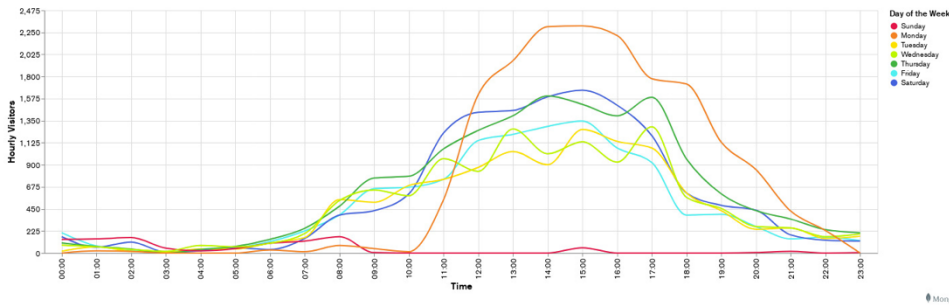

Galway Football Report

Week 52 and Week 1

Daily Visitors for Week 1

92,457

Daily Visitors for Week 52

287,742

Day of the Week for Week 52 and Week 1

Per Hour for Week 1

Location Comparison for Week 1

14 Days

Unique Visitors Week 1

51,732

Unique Visitor Week 52

162,877

Weekly Footfall Comparison

Yearly Comparison Hourly Footfall Week 1