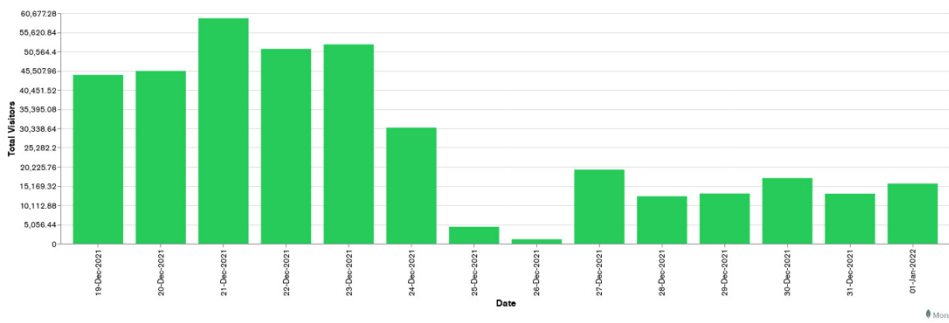

Galway Football Report

Week 52 and Week 1

Daily Visitors for Week 1

92,457

Daily Visitors for Week 52

287,742

Day of the Week for Week 52 and Week 1

Per Hour for Week 1

Location Comparison for Week 1

14 Days

Unique Visitors Week 1

51,732

Unique Visitor Week 52

162,877

Weekly Footfall Comparison

Yearly Comparison Hourly Footfall Week 1