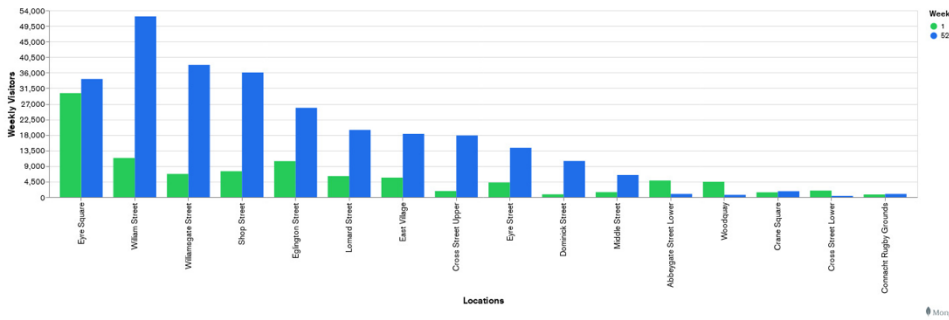

Galway Football Report

Week 52 and Week 1

Daily Visitors for Week 1

92,457

Daily Visitors for Week 52

287,742

Day of the Week for Week 52 and Week 1

Per Hour for Week 1

Location Comparison for Week 1

14 Days

Unique Visitors Week 1

51,732

Unique Visitor Week 52

162,877

Weekly Footfall Comparison

Yearly Comparison Hourly Footfall Week 1