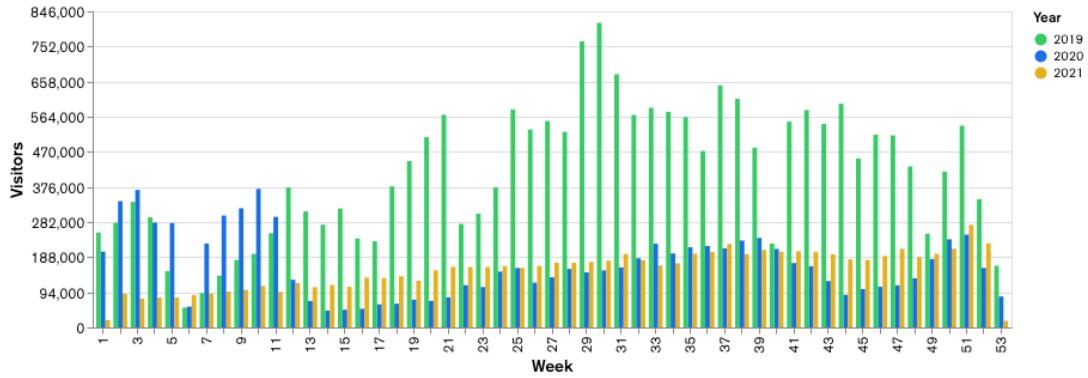

Galway Football Report

Week 52 and Week 1

Daily Visitors for Week 1

92,457

Daily Visitors for Week 52

287,742

Day of the Week for Week 52 and Week 1

Per Hour for Week 1

Location Comparison for Week 1

14 Days

Unique Visitors Week 1

51,732

Unique Visitor Week 52

162,877

Weekly Footfall Comparison

Yearly Comparison Hourly Footfall Week 1