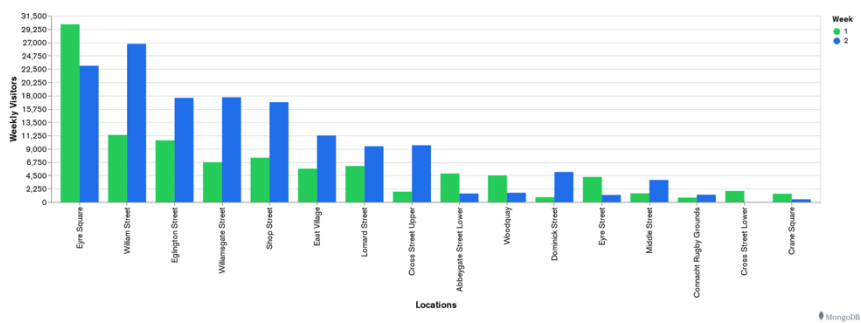

Location Comparison for Week 2