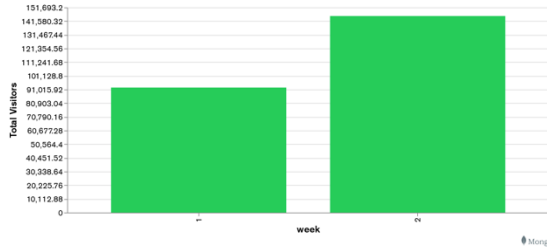

## Week 1 and Week 2

Daily Visitors for Week 2

145,337

Daily Visitors for Week 1

92,457

## Day of the Week for Week 1 and Week 2