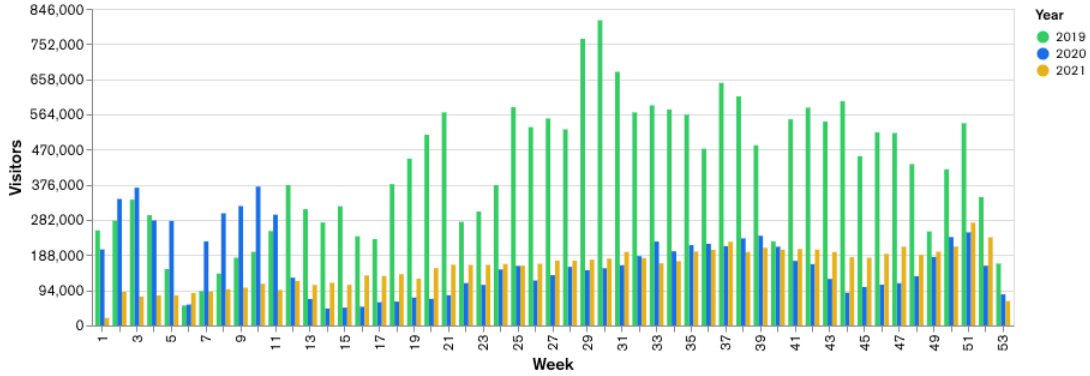

## Week 1 and Week 2

Daily Visitors for Week 2

145,337

Daily Visitors for Week 1

92,457

## Location Comparison for Week 2

## 14 Days

Unique Visitors Week 2

99,382

Unique Visitor Week 1

78,836

Weekly Footfall Comparison

Yearly Comparison Hourly Footfall Week 2