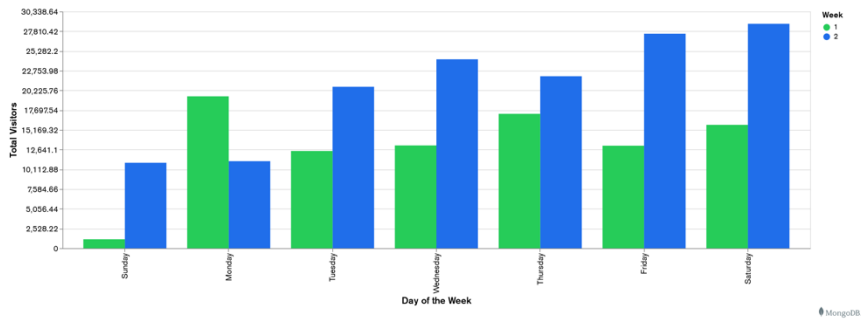

## Week 1 and Week 2

Daily Visitors for Week 2

145,337

Daily Visitors for Week 1

92,457

## Day of the Week for Week 1 and Week 2