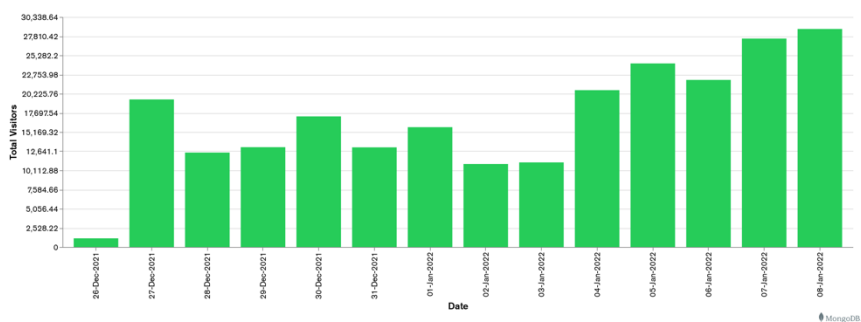

Galway Football Report

Week 1 and Week 2

145,337

92,457

Day of the Week for Week 1 and Week 2

Per Hour for Week 2

Location Comparison for Week 2

14 Days