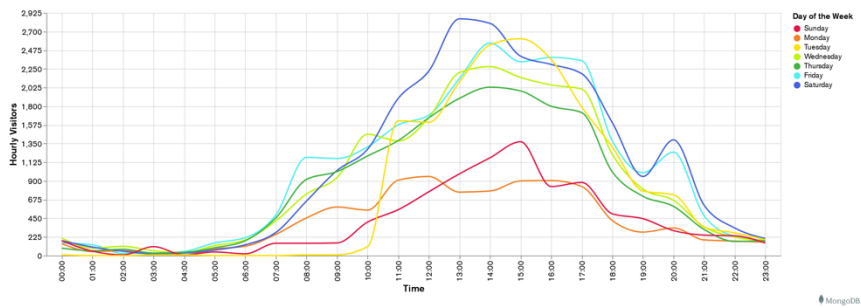

Per Hour for Week 2