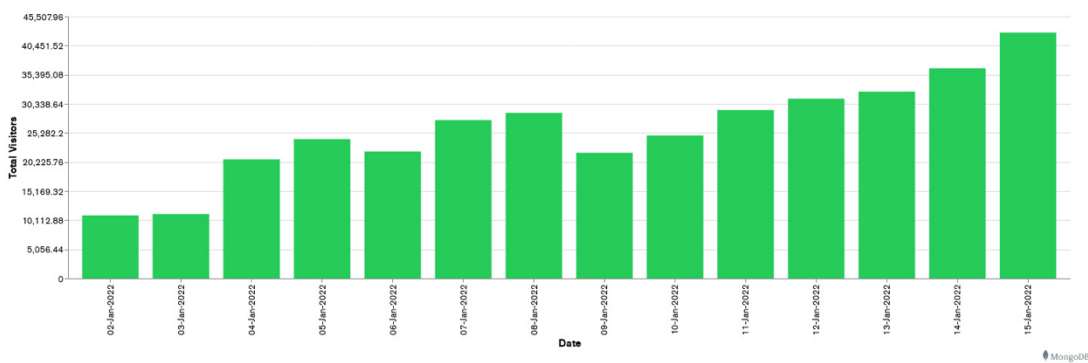

Galway Football Report

Week 2 and Week 3

Daily Visitors for Week 3

218,812

Daily Visitors for Week 2

145,337

Day of the Week for Week 2 and Week 3

Per Hour for Week 3

Location Comparison for Week 3

14 Days

Unique Visitors Week 3

120,682

Unique Visitor Week 2

99,382

①

Weekly Footfall Comparison