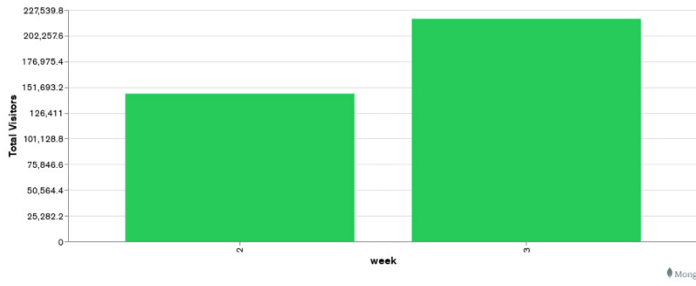

Galway Football Report

Week 2 and Week 3

Daily Visitors for Week 3

218,812

Daily Visitors for Week 2

145,337

Day of the Week for Week 2 and Week 3

Per Hour for Week 3

Location Comparison for Week 3

14 Days

Unique Visitors Week 3

120,682

Unique Visitor Week 2

99,382

①

Weekly Footfall Comparison