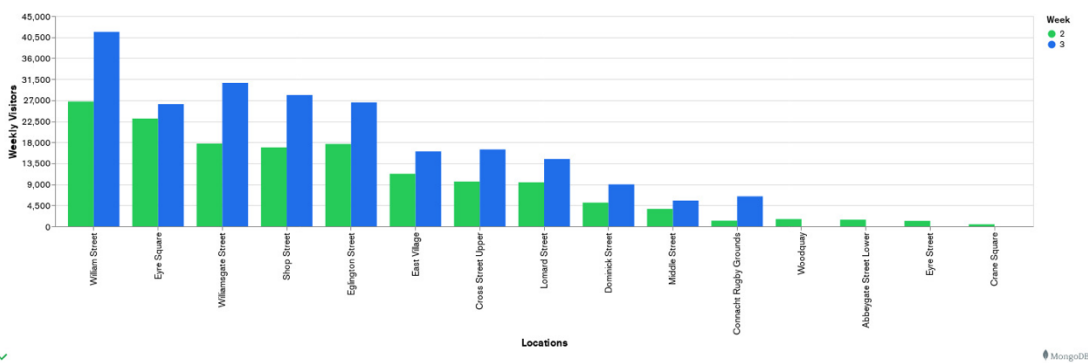

Galway Football Report

Week 2 and Week 3

Daily Visitors for Week 3

218,812

Daily Visitors for Week 2

145,337

Day of the Week for Week 2 and Week 3

Per Hour for Week 3

Location Comparison for Week 3

14 Days

Unique Visitors Week 3

120,682

Unique Visitor Week 2

99,382

①

Weekly Footfall Comparison