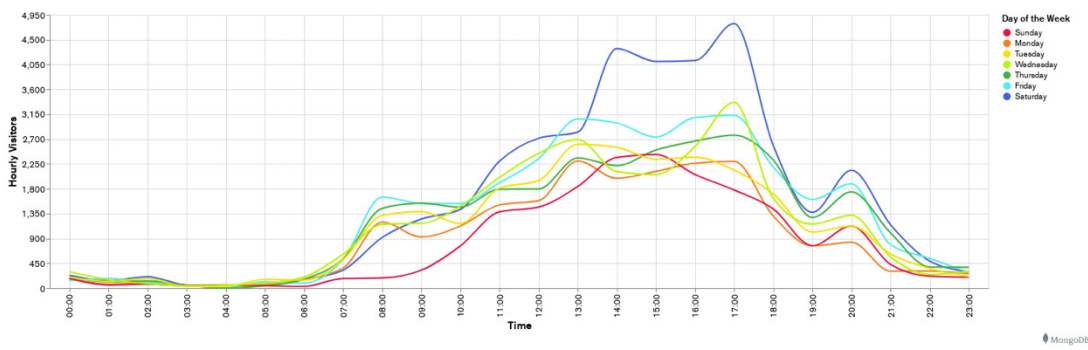

Galway Football Report

Week 2 and Week 3

Daily Visitors for Week 3

218,812

Daily Visitors for Week 2

145,337

Day of the Week for Week 2 and Week 3

Per Hour for Week 3

Location Comparison for Week 3

14 Days

Unique Visitors Week 3

120,682

Unique Visitor Week 2

99,382

①

Weekly Footfall Comparison