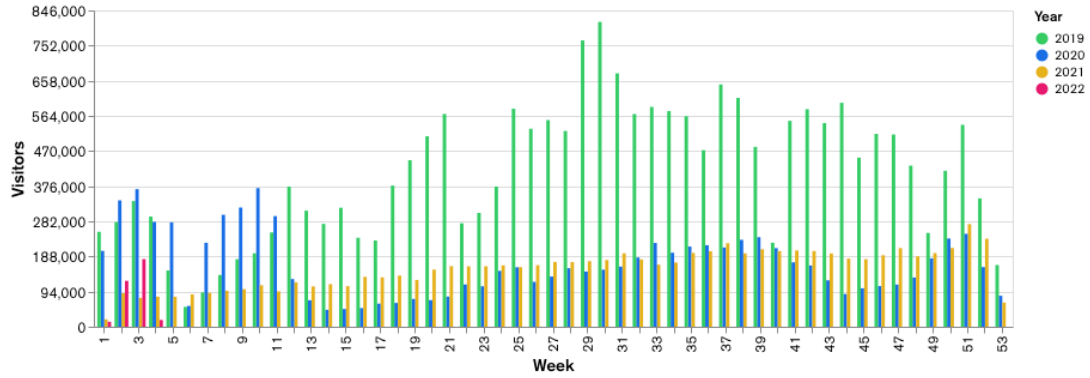

Location Comparison for Week 3

14 Days

Unique Visitors Week 3

120,682

Unique Visitor Week 2

99,382

①

Weekly Footfall Comparison