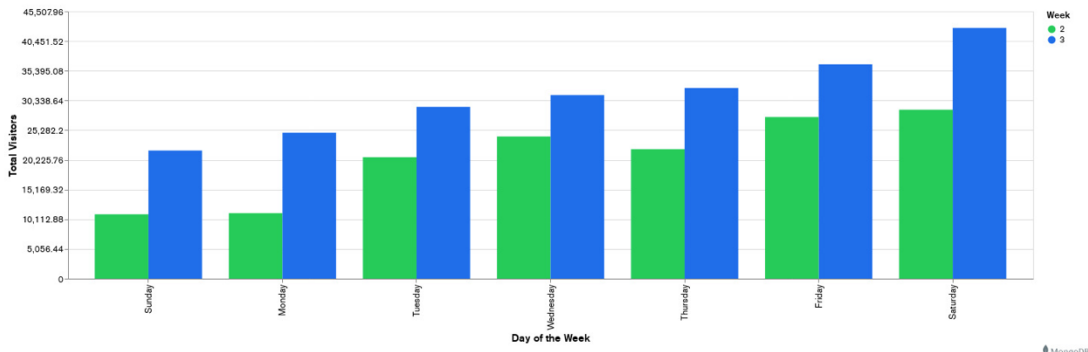

Galway Football Report

Week 2 and Week 3

Daily Visitors for Week 3

218,812

Daily Visitors for Week 2

145,337

Day of the Week for Week 2 and Week 3

Per Hour for Week 3

Location Comparison for Week 3

14 Days

Unique Visitors Week 3

120,682

Unique Visitor Week 2

99,382

①

Weekly Footfall Comparison