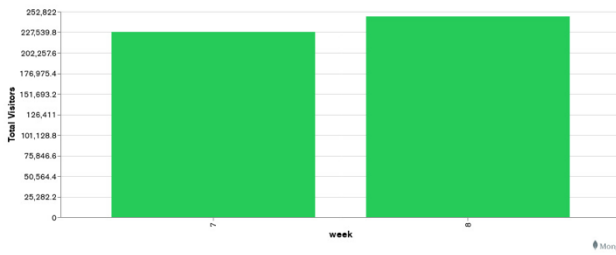

# Galway Football Report Week 7 and Week 8

Daily Visitors for Week 8

246,850

Daily Visitors for Week 7

227,702

## Day of the Week for Week 7 and Week 8