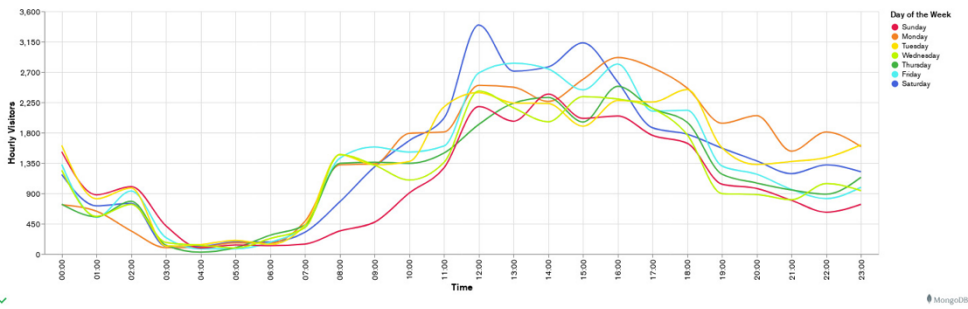

Per Hour for Week 8