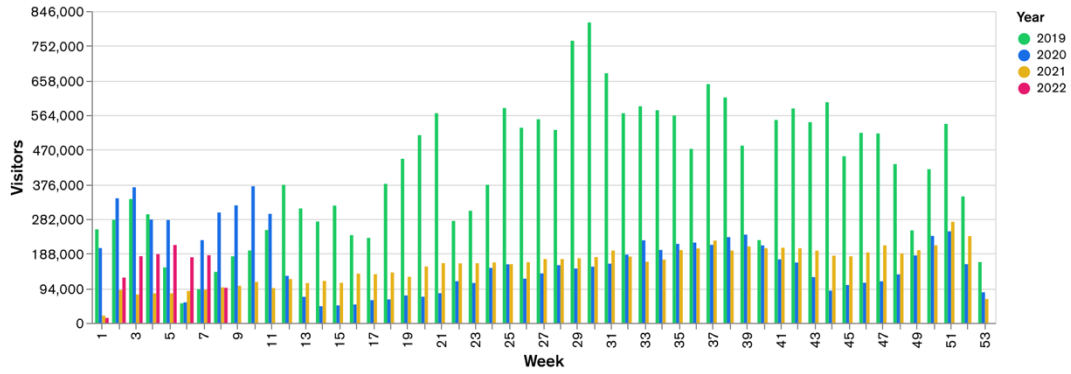

## Location Comparison for Week 8

## 14 Days

Unique Visitors Week 8

142,119

Unique Visitor Week 7

132,713

Weekly Footfall Comparison

Yearly Comparison Hourly Footfall Week 8