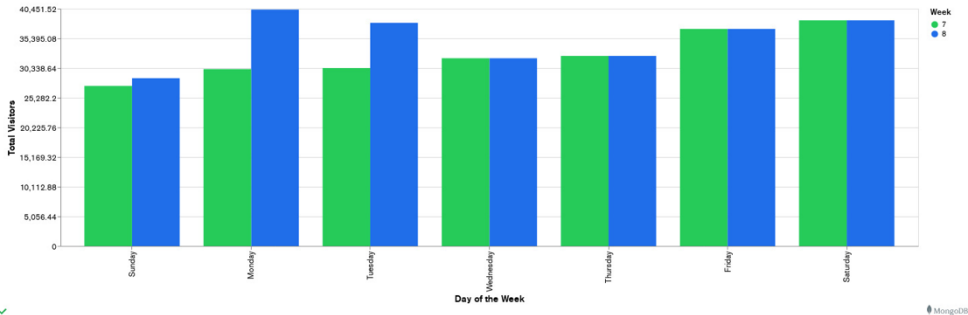

# Galway Football Report Week 7 and Week 8

Daily Visitors for Week 8

246,850

Daily Visitors for Week 7

227,702

## Day of the Week for Week 7 and Week 8