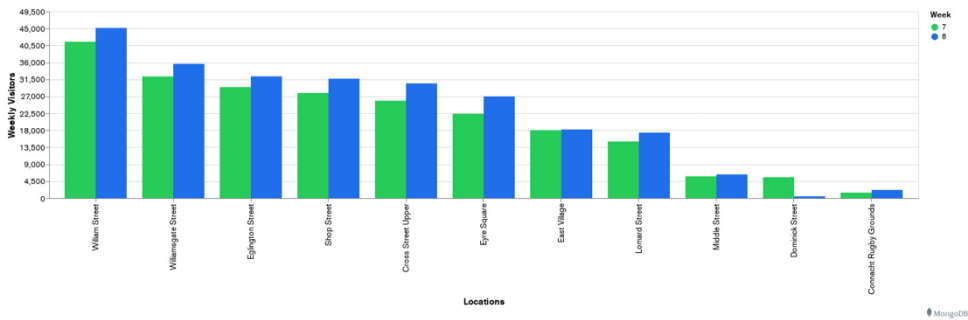

Location Comparison for Week 8