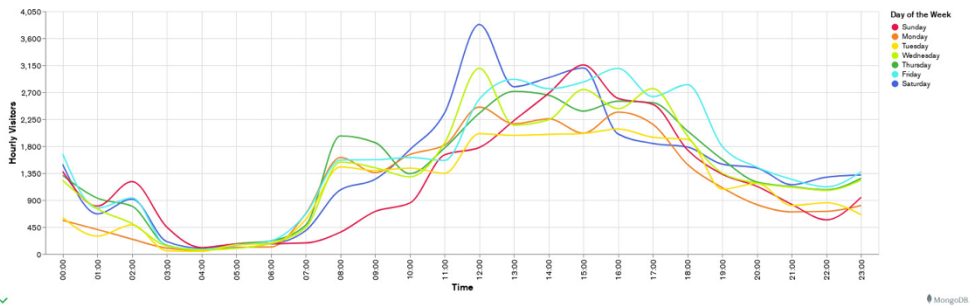

Galway Football Report

Week 10 and Week 11

Daily Visitors for Week 11

252,160

Daily Visitors for Week 10

244,560

Day of the Week for Week 10 and Week 11

Per Hour for Week 11

Location Comparison for Week 11

14 Days

Unique Visitors Week 11

145,382

Unique Visitor Week 10

149,288

Weekly Footfall Comparison

Yearly Comparison Hourly Footfall Week 11