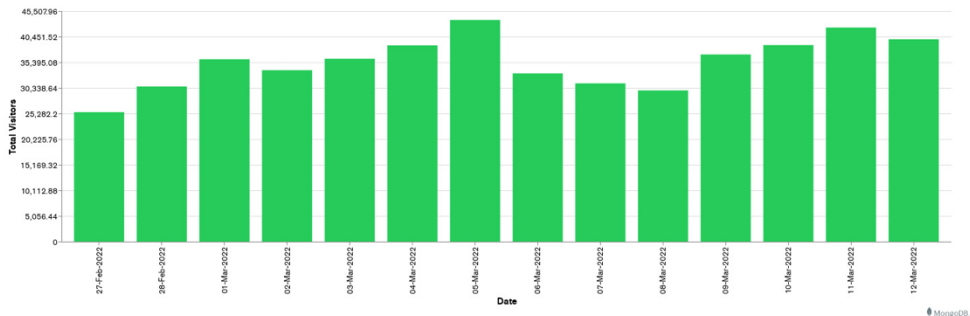

Galway Football Report

Week 10 and Week 11

Daily Visitors for Week 11

252,160

Daily Visitors for Week 10

244,560

Day of the Week for Week 10 and Week 11

Per Hour for Week 11

Location Comparison for Week 11

14 Days

Unique Visitors Week 11

145,382

Unique Visitor Week 10

149,288

Weekly Footfall Comparison

Yearly Comparison Hourly Footfall Week 11