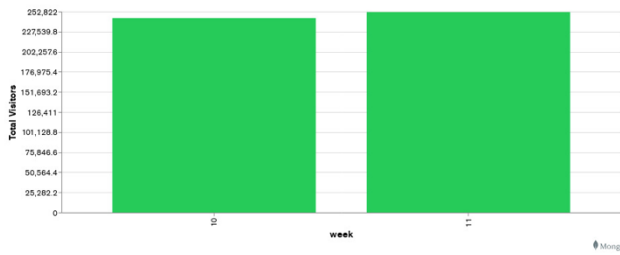

Galway Football Report

Week 10 and Week 11

Daily Visitors for Week 11

252,160

Daily Visitors for Week 10

244,560

Day of the Week for Week 10 and Week 11

Per Hour for Week 11

Location Comparison for Week 11

14 Days

Unique Visitors Week 11

145,382

Unique Visitor Week 10

149,288

Weekly Footfall Comparison

Yearly Comparison Hourly Footfall Week 11