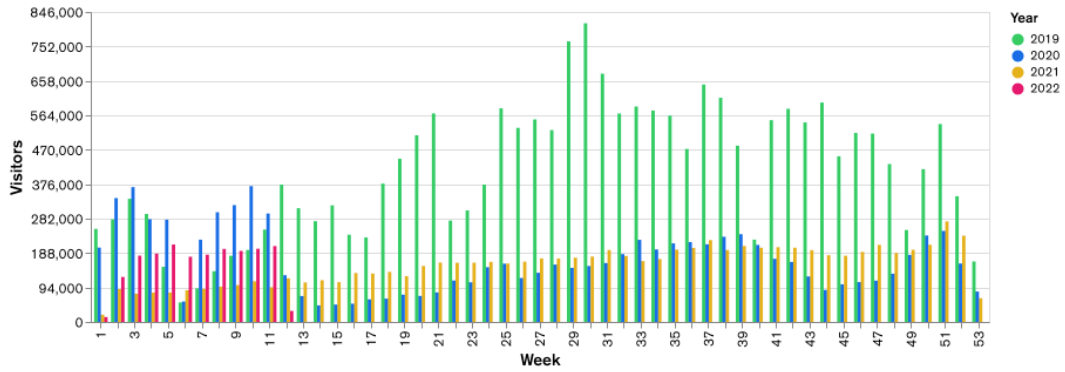

Galway Football Report

Week 10 and Week 11

Daily Visitors for Week 11

252,160

Daily Visitors for Week 10

244,560

Day of the Week for Week 10 and Week 11

Per Hour for Week 11

Location Comparison for Week 11

14 Days

Unique Visitors Week 11

145,382

Unique Visitor Week 10

149,288

Weekly Footfall Comparison

Yearly Comparison Hourly Footfall Week 11