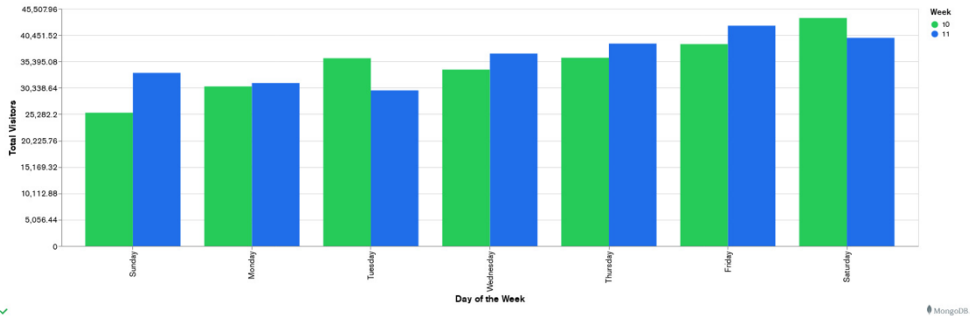

Galway Football Report

Week 10 and Week 11

Daily Visitors for Week 11

252,160

Daily Visitors for Week 10

244,560

Day of the Week for Week 10 and Week 11

Per Hour for Week 11

Location Comparison for Week 11

14 Days

Unique Visitors Week 11

145,382

Unique Visitor Week 10

149,288

Weekly Footfall Comparison

Yearly Comparison Hourly Footfall Week 11