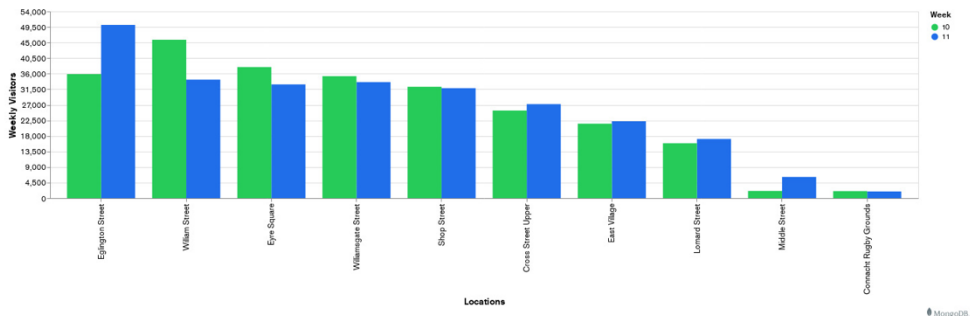

Galway Football Report

Week 10 and Week 11

Daily Visitors for Week 11

252,160

Daily Visitors for Week 10

244,560

Day of the Week for Week 10 and Week 11

Per Hour for Week 11

Location Comparison for Week 11

14 Days

Unique Visitors Week 11

145,382

Unique Visitor Week 10

149,288

Weekly Footfall Comparison

Yearly Comparison Hourly Footfall Week 11