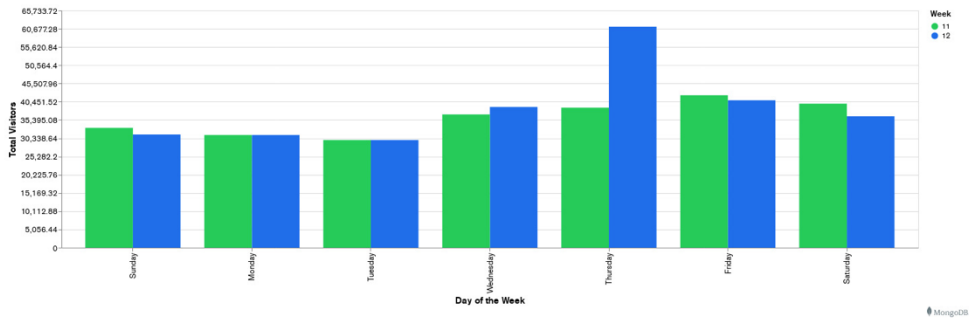

## Week 11 and Week 12

Daily Visitors for Week 12

269,968

Daily Visitors for Week 11

252,160

## Day of the Week for Week 11 and Week 12