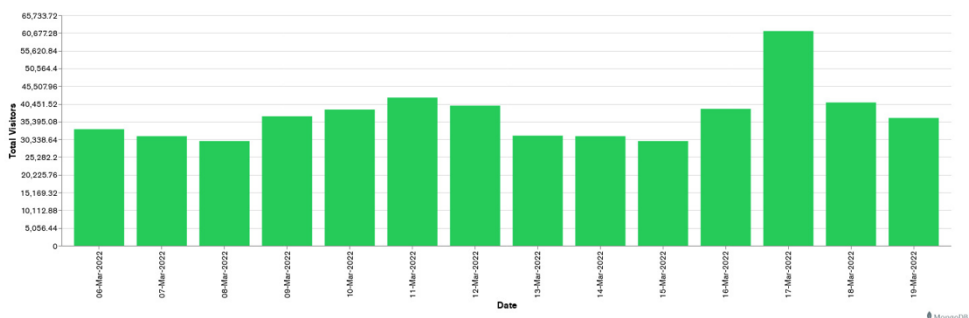

Galway Football Report

Week 11 and Week 12

269,968

252,160

Day of the Week for Week 11 and Week 12

Per Hour for Week 12

Location Comparison for Week 12

14 Days