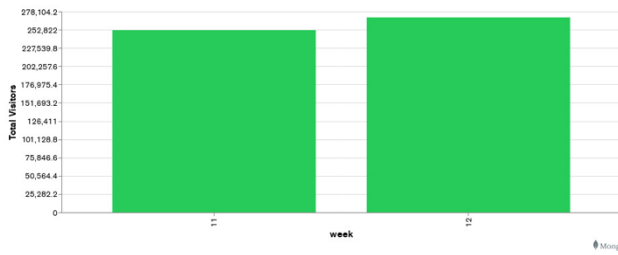

## Week 11 and Week 12

Daily Visitors for Week 12

269,968

Daily Visitors for Week 11

252,160