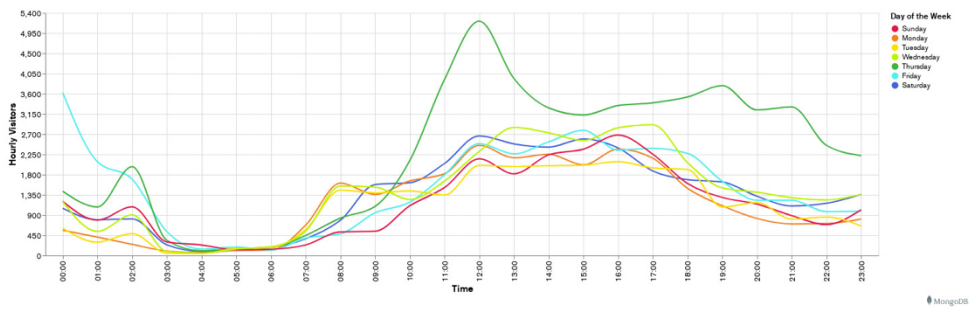

Per Hour for Week 12