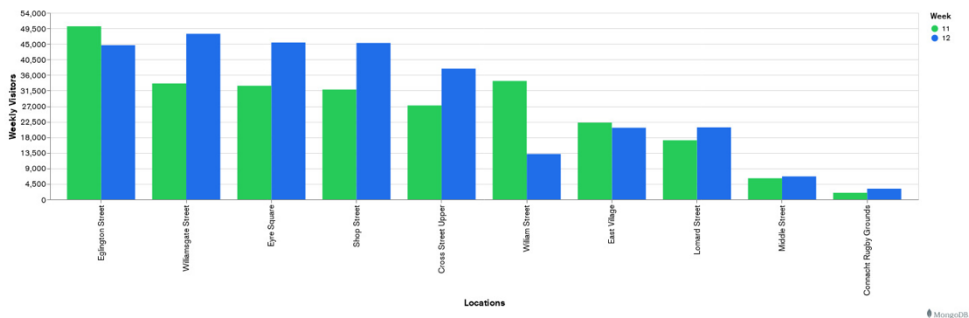

Location Comparison for Week 12