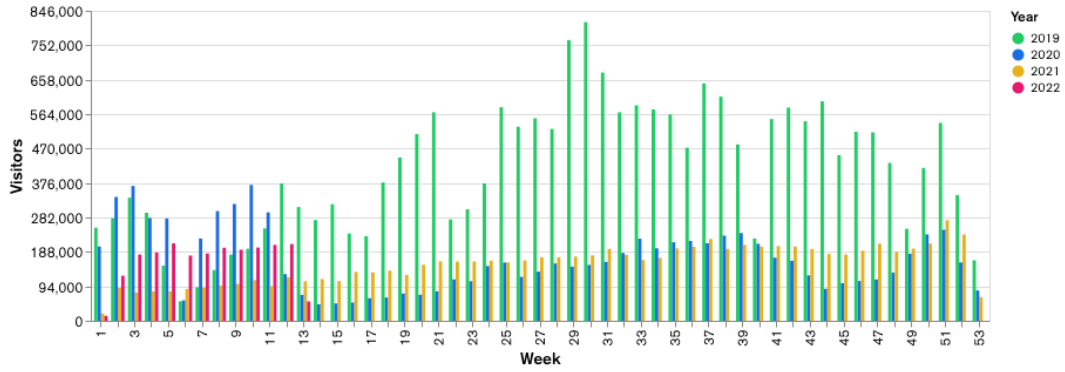

## Location Comparison for Week 12

## 14 Days

Unique Visitors Week 12

166,105

Unique Visitor Week 11

145,382

Weekly Footfall Comparison

Yearly Comparison Hourly Footfall Week 12