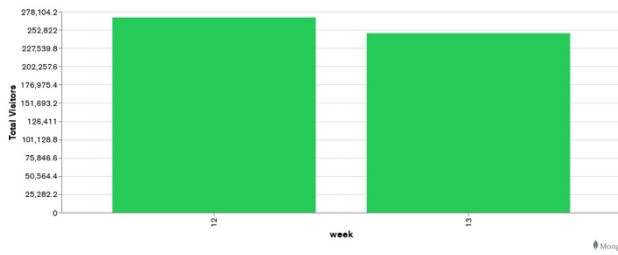

Galway Football Report

Week 12 and Week 13

Daily Visitors for Week 13

248,049

Daily Visitors for Week 12

269,968

Day of the Week for Week 12 and Week 13

Per Hour for Week 13

Location Comparison for Week 13

14 Days

Unique Visitors Week 13

162,761

Unique Visitor Week 12

166,105

Weekly Footfall Comparison

Yearly Comparison Hourly Footfall Week 13