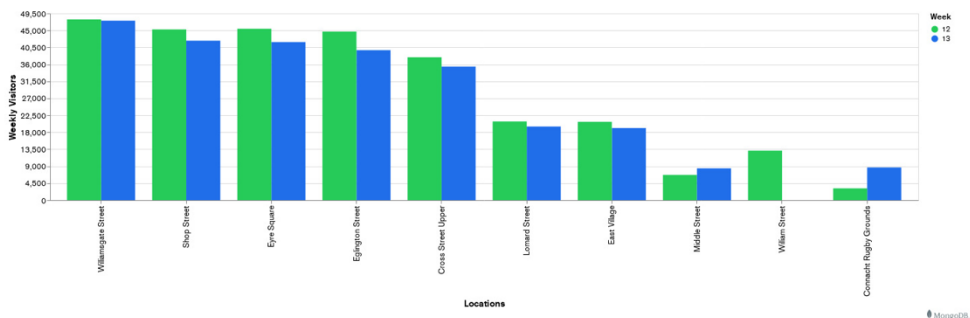

Galway Football Report

Week 12 and Week 13

Daily Visitors for Week 13

248,049

Daily Visitors for Week 12

269,968

Day of the Week for Week 12 and Week 13

Per Hour for Week 13

Location Comparison for Week 13

14 Days

Unique Visitors Week 13

162,761

Unique Visitor Week 12

166,105

Weekly Footfall Comparison

Yearly Comparison Hourly Footfall Week 13