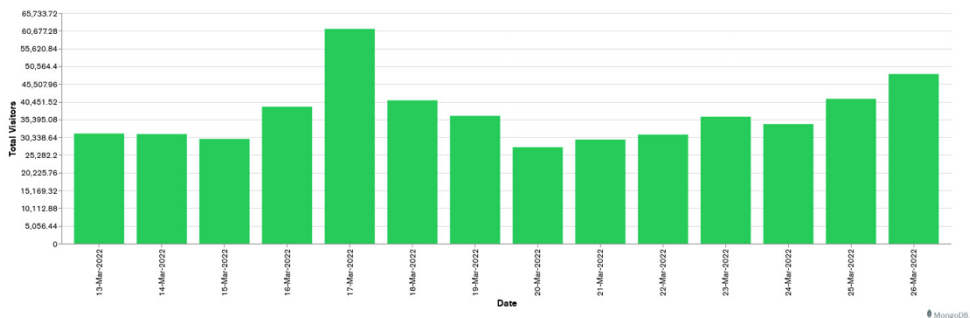

Galway Football Report

Week 12 and Week 13

Daily Visitors for Week 13

248,049

Daily Visitors for Week 12

269,968

Day of the Week for Week 12 and Week 13

Per Hour for Week 13

Location Comparison for Week 13

14 Days

Unique Visitors Week 13

162,761

Unique Visitor Week 12

166,105

Weekly Footfall Comparison

Yearly Comparison Hourly Footfall Week 13