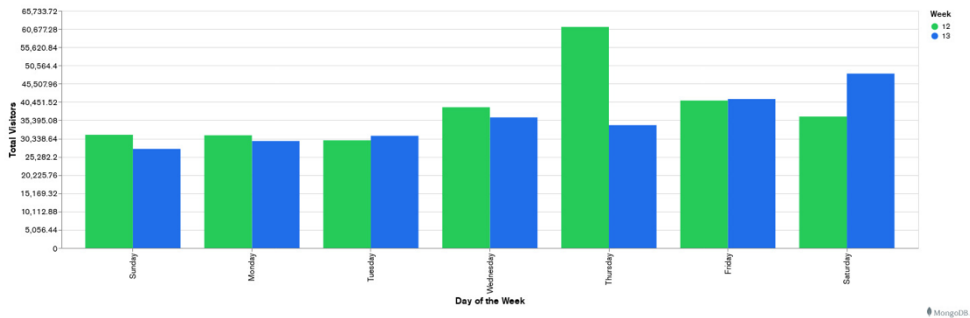

Galway Football Report

Week 12 and Week 13

Daily Visitors for Week 13

248,049

Daily Visitors for Week 12

269,968

Day of the Week for Week 12 and Week 13

Per Hour for Week 13

Location Comparison for Week 13

14 Days

Unique Visitors Week 13

162,761

Unique Visitor Week 12

166,105

Weekly Footfall Comparison

Yearly Comparison Hourly Footfall Week 13