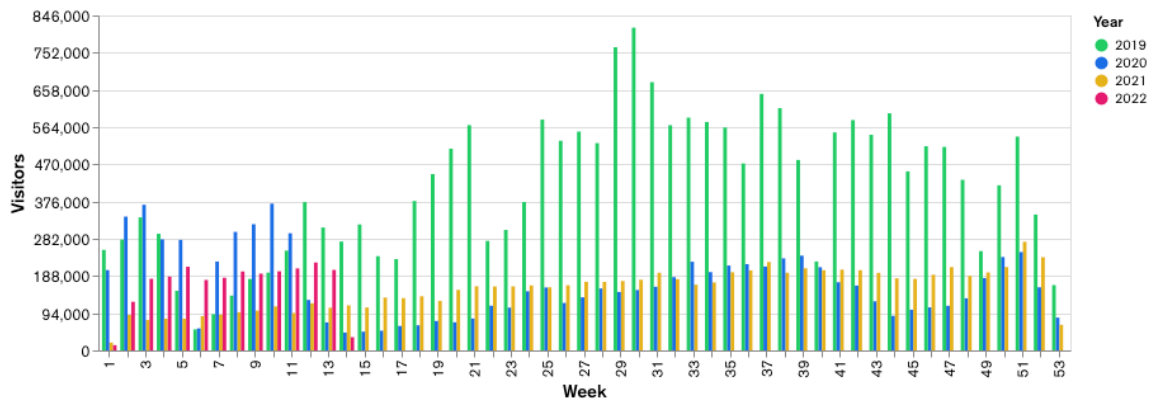

Galway Football Report

Week 12 and Week 13

Daily Visitors for Week 13

248,049

Daily Visitors for Week 12

269,968

Day of the Week for Week 12 and Week 13

Per Hour for Week 13

Location Comparison for Week 13

14 Days

Unique Visitors Week 13

162,761

Unique Visitor Week 12

166,105

Weekly Footfall Comparison

Yearly Comparison Hourly Footfall Week 13