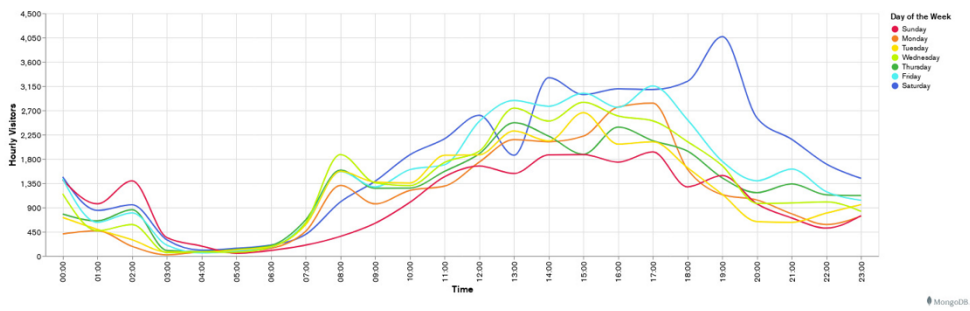

Galway Football Report

Week 12 and Week 13

Daily Visitors for Week 13

248,049

Daily Visitors for Week 12

269,968

Day of the Week for Week 12 and Week 13

Per Hour for Week 13

Location Comparison for Week 13

14 Days

Unique Visitors Week 13

162,761

Unique Visitor Week 12

166,105

Weekly Footfall Comparison

Yearly Comparison Hourly Footfall Week 13