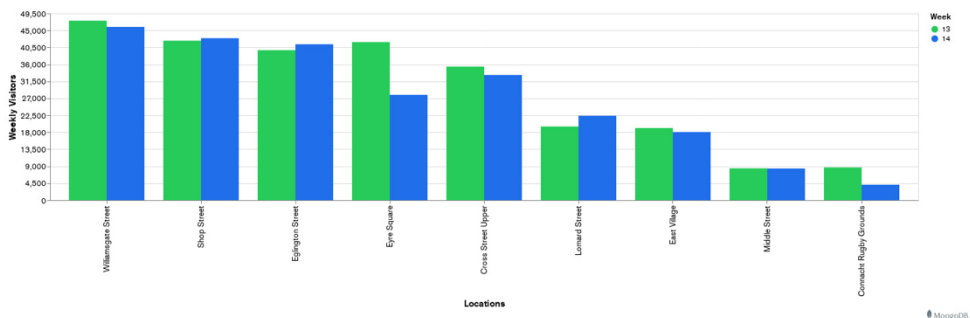

Galway Football Report

Week 13 and Week 14

Daily Visitors for Week 14

242,942

Daily Visitors for Week 13

248,049

Day of the Week for Week 13 and Week 14

Per Hour for Week 14

Location Comparison for Week 14

14 Days

Unique Visitors Week 14

164,481

Unique Visitor Week 13

162,761

Weekly Footfall Comparison

Yearly Comparison Hourly Footfall Week 14