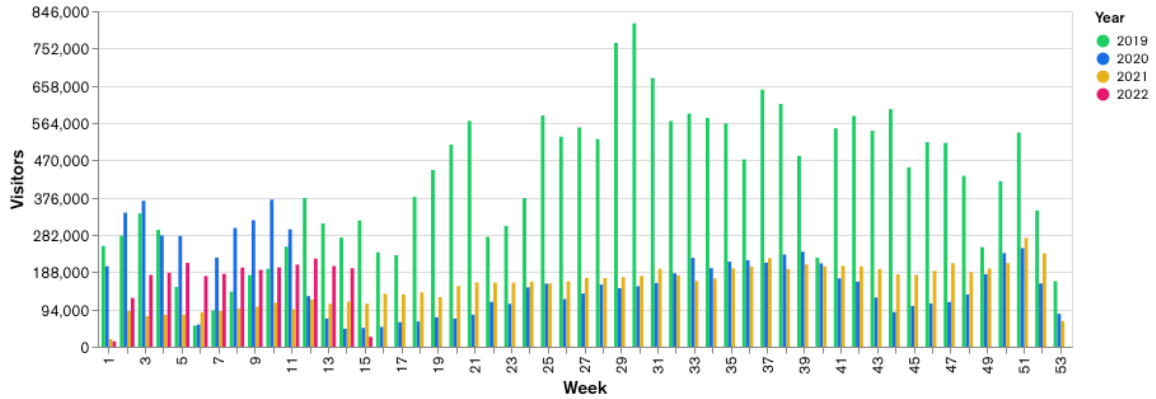

Galway Football Report

Week 13 and Week 14

Daily Visitors for Week 14

242,942

Daily Visitors for Week 13

248,049

Day of the Week for Week 13 and Week 14

Per Hour for Week 14

Location Comparison for Week 14

14 Days

Unique Visitors Week 14

164,481

Unique Visitor Week 13

162,761

Weekly Footfall Comparison

Yearly Comparison Hourly Footfall Week 14