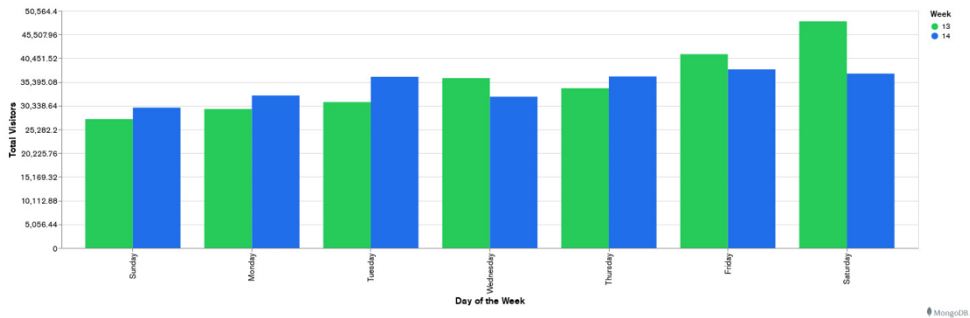

Galway Football Report

Week 13 and Week 14

Daily Visitors for Week 14

242,942

Daily Visitors for Week 13

248,049

Day of the Week for Week 13 and Week 14

Per Hour for Week 14

Location Comparison for Week 14

14 Days

Unique Visitors Week 14

164,481

Unique Visitor Week 13

162,761

Weekly Footfall Comparison

Yearly Comparison Hourly Footfall Week 14