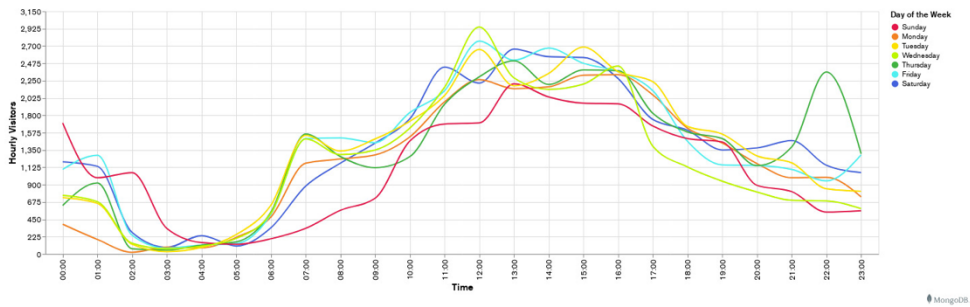

Galway Football Report

Week 13 and Week 14

Daily Visitors for Week 14

242,942

Daily Visitors for Week 13

248,049

Day of the Week for Week 13 and Week 14

Per Hour for Week 14

Location Comparison for Week 14

14 Days

Unique Visitors Week 14

164,481

Unique Visitor Week 13

162,761

Weekly Footfall Comparison

Yearly Comparison Hourly Footfall Week 14