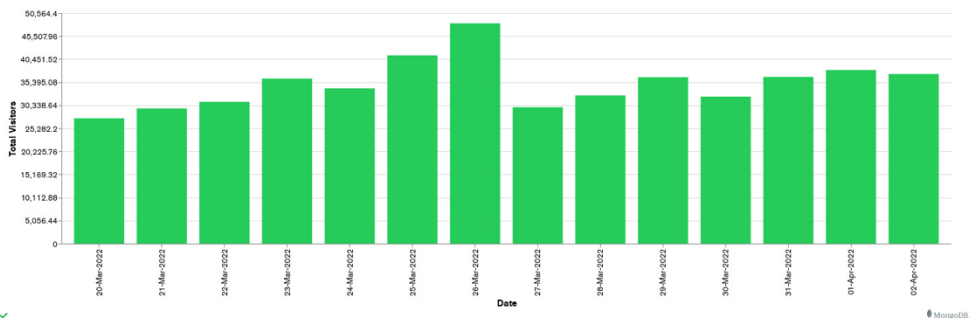

Galway Football Report

Week 13 and Week 14

Daily Visitors for Week 14

242,942

Daily Visitors for Week 13

248,049

Day of the Week for Week 13 and Week 14

Per Hour for Week 14

Location Comparison for Week 14

14 Days

Unique Visitors Week 14

164,481

Unique Visitor Week 13

162,761

Weekly Footfall Comparison

Yearly Comparison Hourly Footfall Week 14