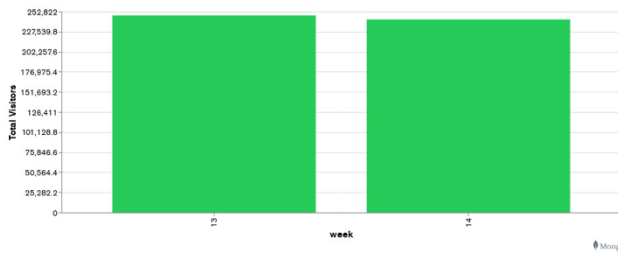

Galway Football Report

Week 13 and Week 14

Daily Visitors for Week 14

242,942

Daily Visitors for Week 13

248,049

Day of the Week for Week 13 and Week 14

Per Hour for Week 14

Location Comparison for Week 14

14 Days

Unique Visitors Week 14

164,481

Unique Visitor Week 13

162,761

Weekly Footfall Comparison

Yearly Comparison Hourly Footfall Week 14