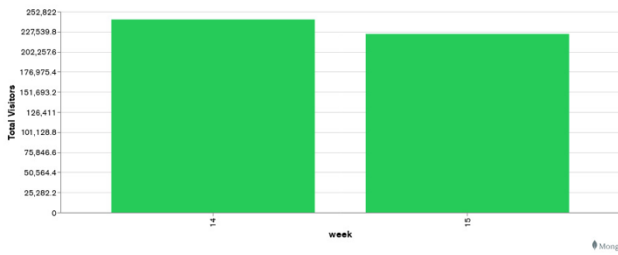

Galway Football Report

Week 14 and Week 15

Daily Visitors for Week 15

224,521

Daily Visitors for Week 14

242,942

Day of the Week for Week 14 and Week 15

Per Hour for Week 15

Location Comparison for Week 15

14 Days

Unique Visitors Week 15

153,391

Unique Visitor Week 14

164,481

Weekly Footfall Comparison

Yearly Comparison Hourly Footfall Week 15