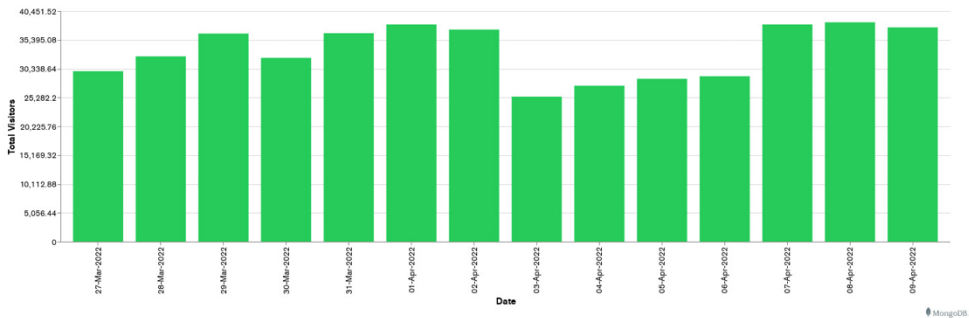

Galway Football Report

Week 14 and Week 15

Daily Visitors for Week 15

224,521

Daily Visitors for Week 14

242,942

Day of the Week for Week 14 and Week 15

Per Hour for Week 15

Location Comparison for Week 15

14 Days

Unique Visitors Week 15

153,391

Unique Visitor Week 14

164,481

Weekly Footfall Comparison

Yearly Comparison Hourly Footfall Week 15