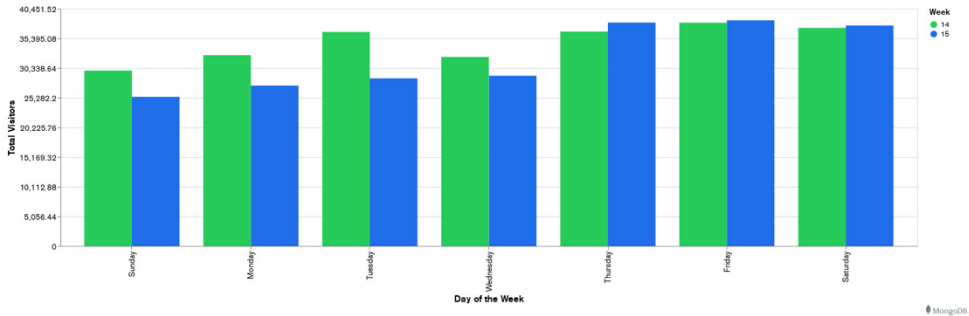

Galway Football Report

Week 14 and Week 15

Daily Visitors for Week 15

224,521

Daily Visitors for Week 14

242,942

Day of the Week for Week 14 and Week 15

Per Hour for Week 15

Location Comparison for Week 15

14 Days

Unique Visitors Week 15

153,391

Unique Visitor Week 14

164,481

Weekly Footfall Comparison

Yearly Comparison Hourly Footfall Week 15