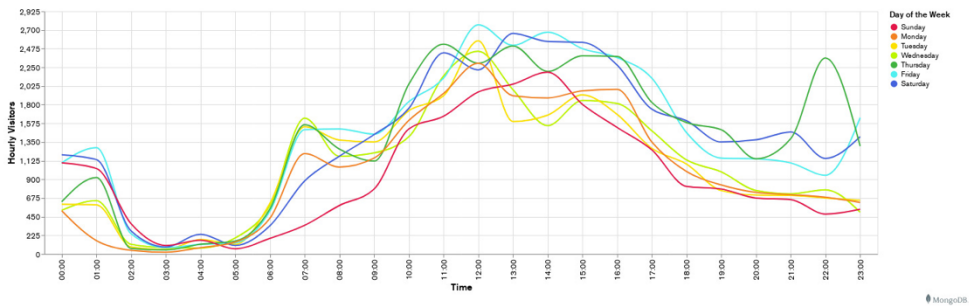

Galway Football Report

Week 14 and Week 15

Daily Visitors for Week 15

224,521

Daily Visitors for Week 14

242,942

Day of the Week for Week 14 and Week 15

Per Hour for Week 15

Location Comparison for Week 15

14 Days

Unique Visitors Week 15

153,391

Unique Visitor Week 14

164,481

Weekly Footfall Comparison

Yearly Comparison Hourly Footfall Week 15