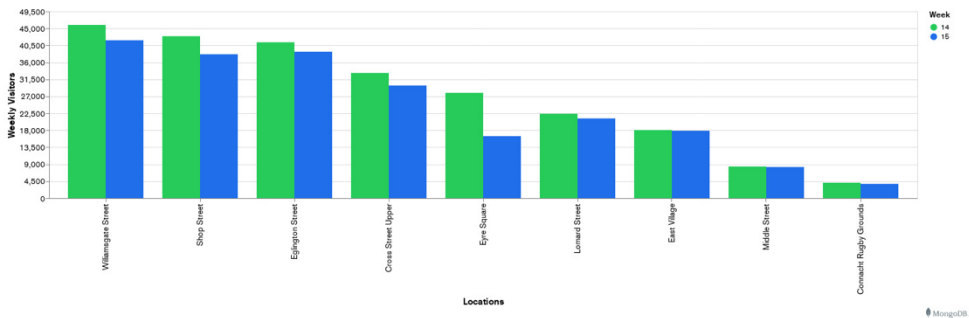

Galway Football Report

Week 14 and Week 15

Daily Visitors for Week 15

224,521

Daily Visitors for Week 14

242,942

Day of the Week for Week 14 and Week 15

Per Hour for Week 15

Location Comparison for Week 15

14 Days

Unique Visitors Week 15

153,391

Unique Visitor Week 14

164,481

Weekly Footfall Comparison

Yearly Comparison Hourly Footfall Week 15