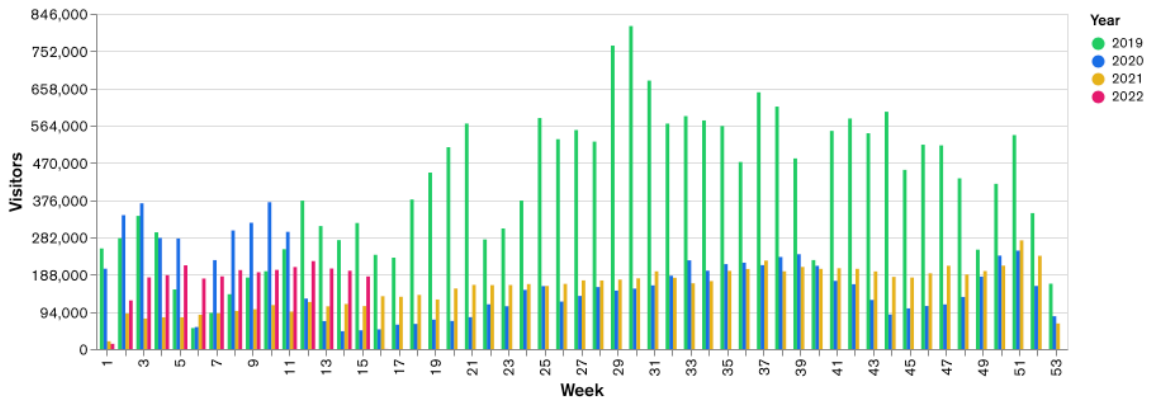

Galway Football Report

Week 14 and Week 15

Daily Visitors for Week 15

224,521

Daily Visitors for Week 14

242,942

Day of the Week for Week 14 and Week 15

Per Hour for Week 15

Location Comparison for Week 15

14 Days

Unique Visitors Week 15

153,391

Unique Visitor Week 14

164,481

Weekly Footfall Comparison

Yearly Comparison Hourly Footfall Week 15