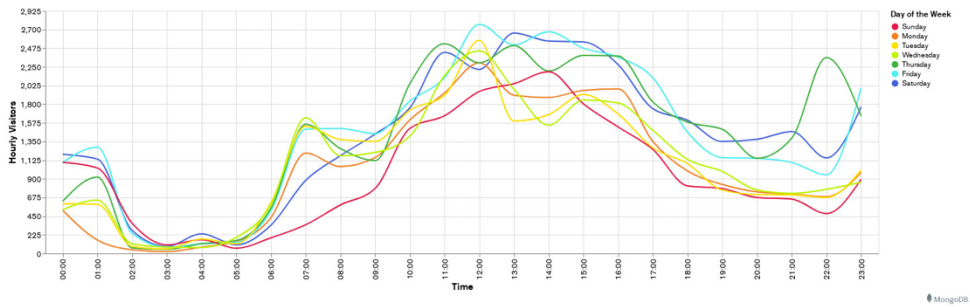

Per Hour for Week 16