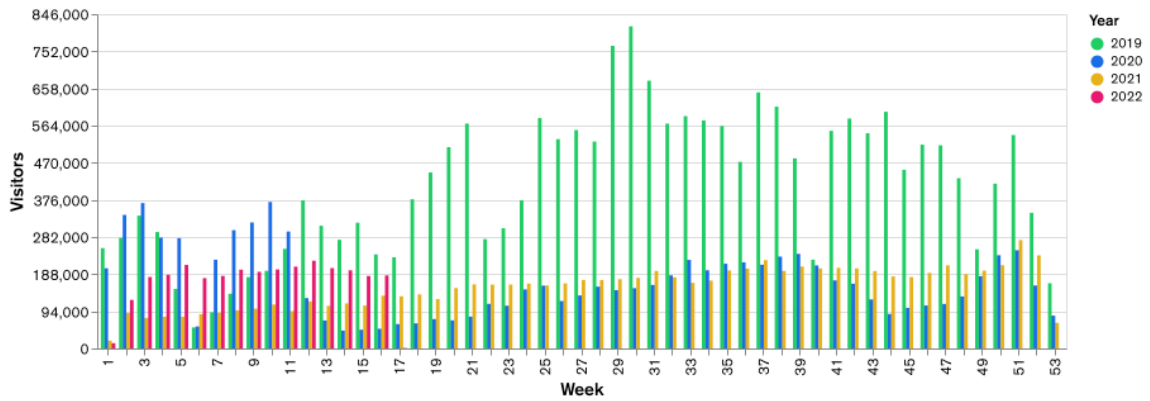

## Week 15 and Week 16

Daily Visitors for Week 16

227,317

Daily Visitors for Week 15

Loading chart...

## Location Comparison for Week 16

## 14 Days

Unique Visitors Week 16

165,690

Unique Visitor Week 15

153,391

Weekly Footfall Comparison

Yearly Comparison Hourly Footfall Week 16