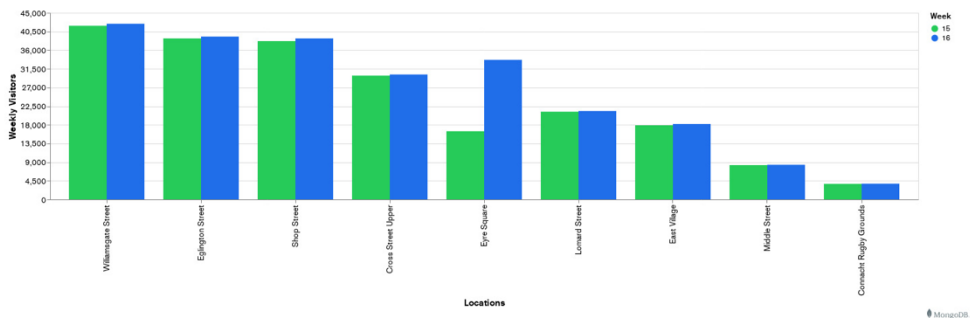

Location Comparison for Week 16