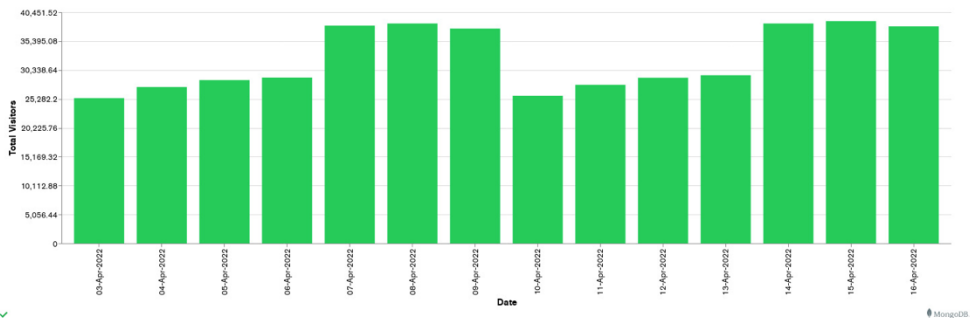

Galway Football Report

Week 15 and Week 16

227,317

Loading chart...

Day of the Week for Week 15 and Week 16

Per Hour for Week 16

Location Comparison for Week 16

14 Days