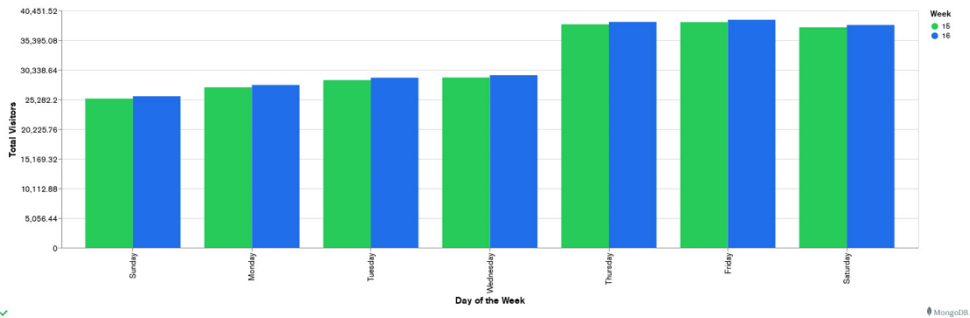

## Week 15 and Week 16

Daily Visitors for Week 16

227,317

Daily Visitors for Week 15

Loading chart...

## Day of the Week for Week 15 and Week 16