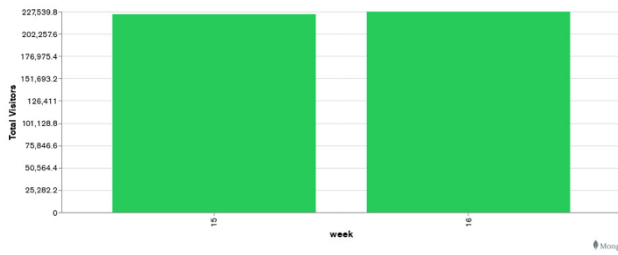

## Week 15 and Week 16

Daily Visitors for Week 16

227,317

Daily Visitors for Week 15

Loading chart...