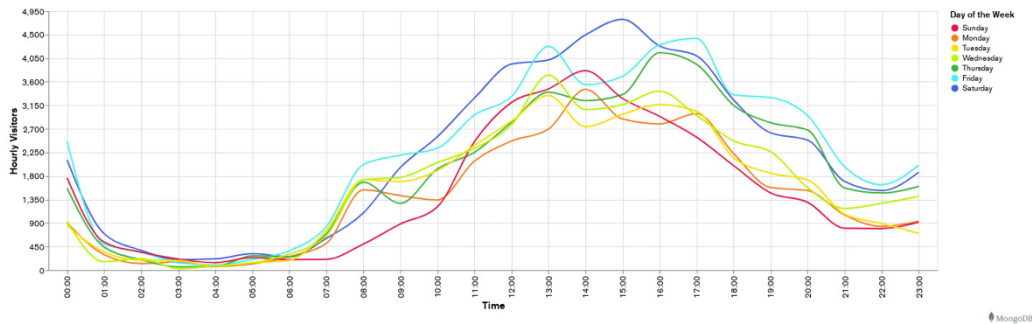

Galway Football Report

Week 50 and Week 51

Daily Visitors for Week 51

333,806

Daily Visitors for Week 50

257,044

Day of the Week for Week 50 and Week 51

Per Hour for Week 51

Location Comparison for Week 51

14 Days

Unique Visitors Week 51

221,966

Unique Visitor Week 50

192,743

Weekly Footfall Comparison

Yearly Comparison Hourly Footfall Week 51