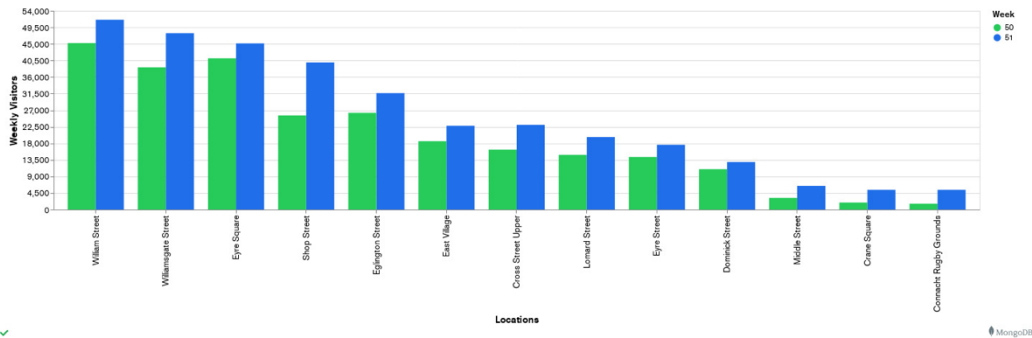

Galway Football Report

Week 50 and Week 51

Daily Visitors for Week 51

333,806

Daily Visitors for Week 50

257,044

Day of the Week for Week 50 and Week 51

Per Hour for Week 51

Location Comparison for Week 51

14 Days

Unique Visitors Week 51

221,966

Unique Visitor Week 50

192,743

Weekly Footfall Comparison

Yearly Comparison Hourly Footfall Week 51