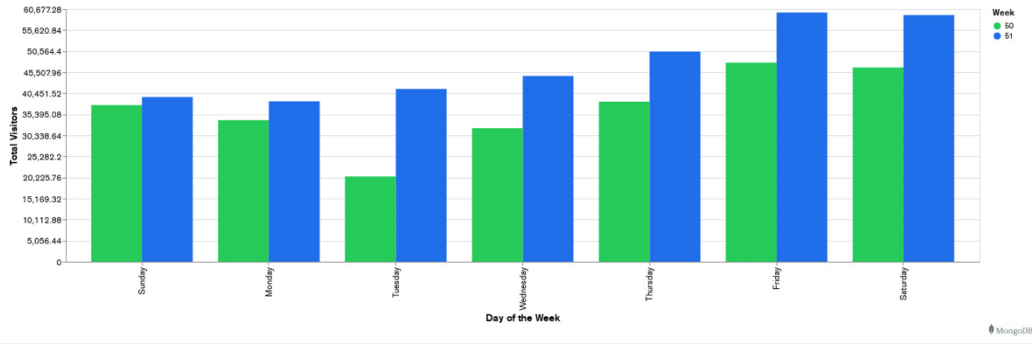

Galway Football Report

Week 50 and Week 51

Daily Visitors for Week 51

333,806

Daily Visitors for Week 50

257,044

Day of the Week for Week 50 and Week 51

Per Hour for Week 51

Location Comparison for Week 51

14 Days

Unique Visitors Week 51

221,966

Unique Visitor Week 50

192,743

Weekly Footfall Comparison

Yearly Comparison Hourly Footfall Week 51