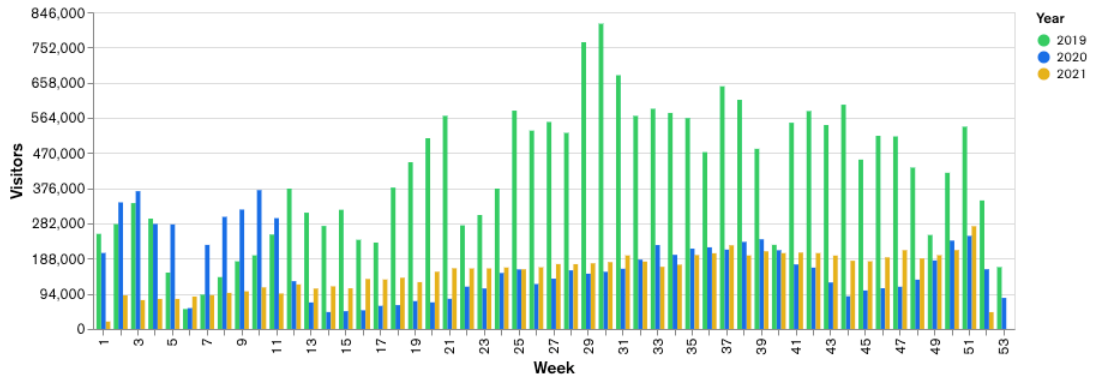

Galway Football Report

Week 50 and Week 51

Daily Visitors for Week 51

333,806

Daily Visitors for Week 50

257,044

Day of the Week for Week 50 and Week 51

Per Hour for Week 51

Location Comparison for Week 51

14 Days

Unique Visitors Week 51

221,966

Unique Visitor Week 50

192,743

Weekly Footfall Comparison

Yearly Comparison Hourly Footfall Week 51