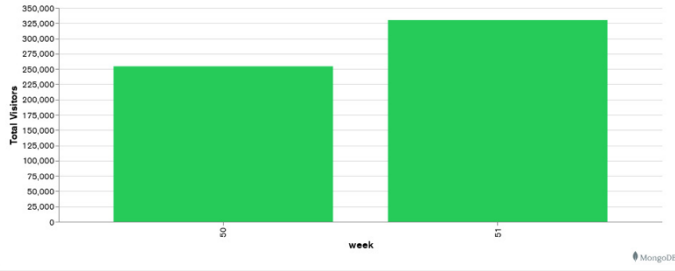

Galway Football Report

Week 50 and Week 51

Daily Visitors for Week 51

333,806

Daily Visitors for Week 50

257,044

Day of the Week for Week 50 and Week 51

Per Hour for Week 51

Location Comparison for Week 51

14 Days

Unique Visitors Week 51

221,966

Unique Visitor Week 50

192,743

Weekly Footfall Comparison

Yearly Comparison Hourly Footfall Week 51