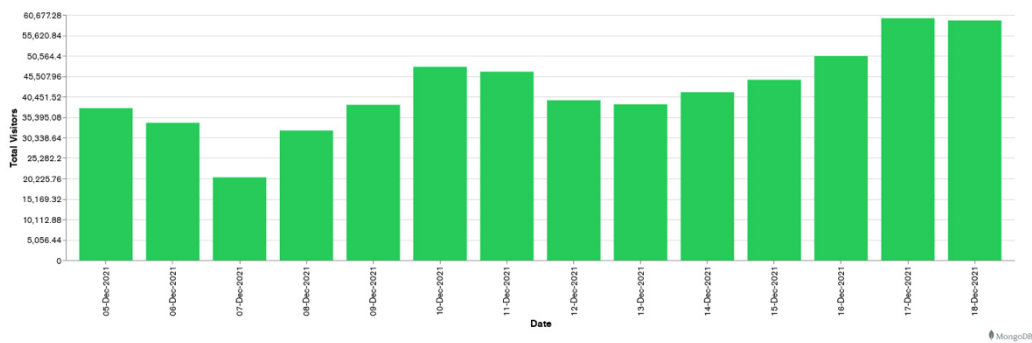

Galway Football Report

Week 50 and Week 51

Daily Visitors for Week 51

333,806

Daily Visitors for Week 50

257,044

Day of the Week for Week 50 and Week 51

Per Hour for Week 51

Location Comparison for Week 51

14 Days

Unique Visitors Week 51

221,966

Unique Visitor Week 50

192,743

Weekly Footfall Comparison

Yearly Comparison Hourly Footfall Week 51