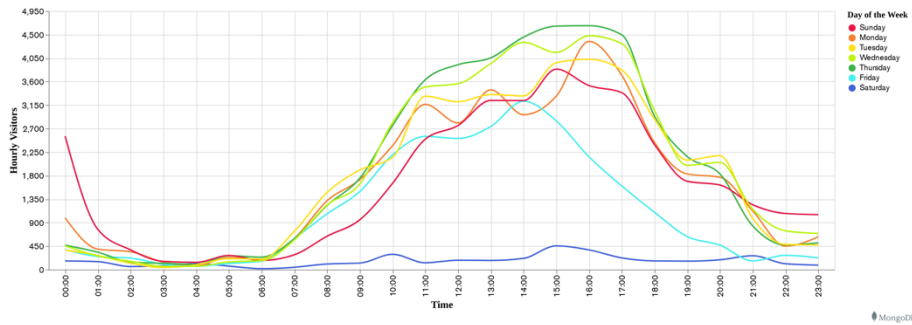

Per Hour for Week 52