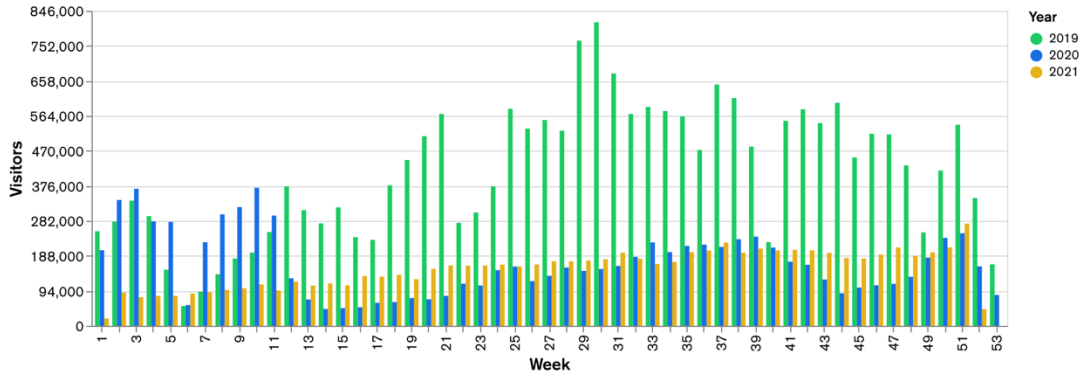

### Location Comparison for Week 52

### 14 Days

Unique Visitors Week 52

162,877

Unique Visitor Week 51

221,966

Weekly Footfall Comparison

Yearly Comparison Hourly Footfall Week 52