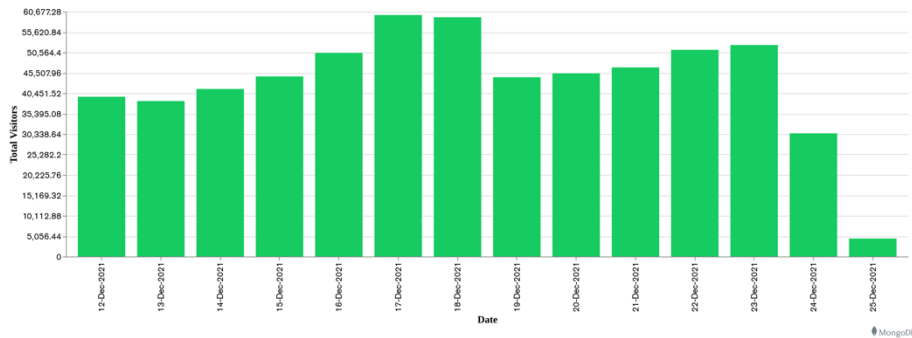

Galway Football Report

Week 51 and Week 52

275,278

333,806

Day of the Week for Week 51 and Week 52

Per Hour for Week 52

Location Comparison for Week 52

14 Days