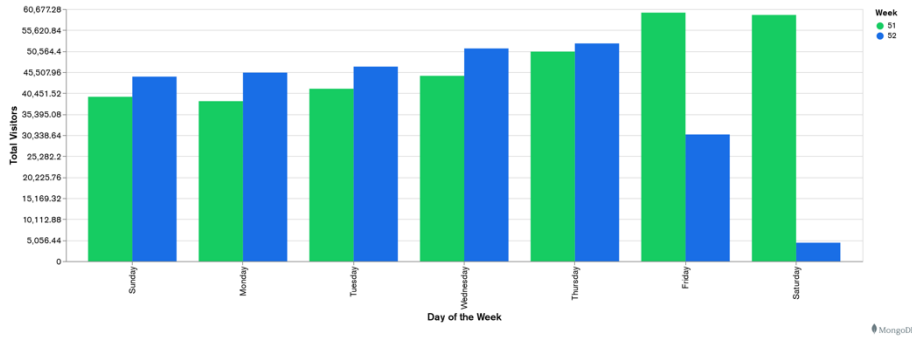

## Week 51 and Week 52

Daily Visitors for Week 52

275,278

Daily Visitors for Week 51

333,806

### Day of the Week for Week 51 and Week 52