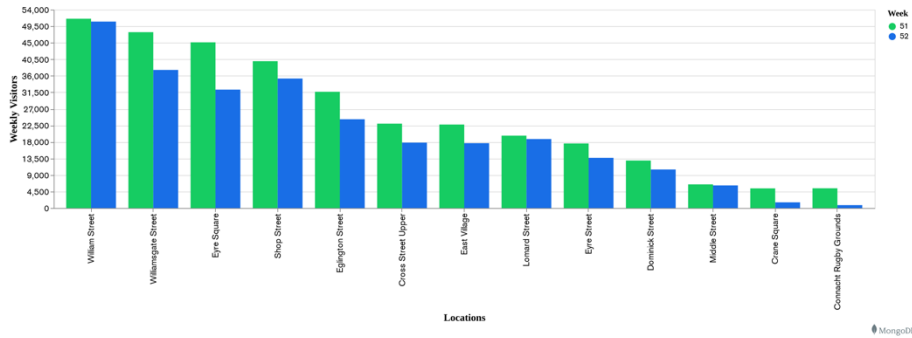

Location Comparison for Week 52