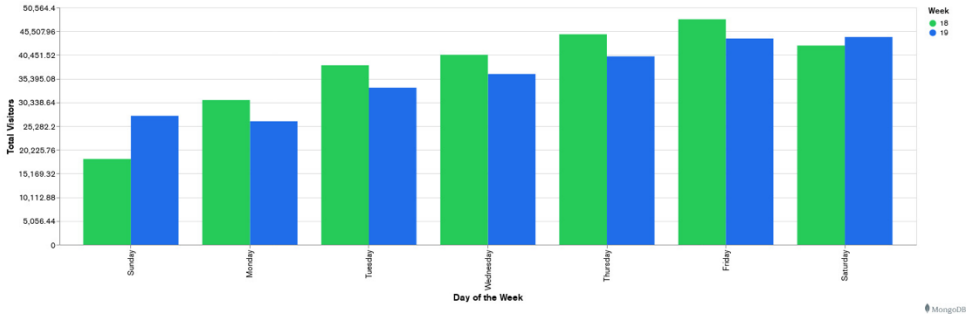

Galway Football Report Week 18 and Week 19

Daily Visitors for Week 19

252,003

Daily Visitors for Week 18

263,258

Day of the Week for Week 18 and Week 19

Per Hour for Week 19

Location Comparison for Week 19

14 Days

160,479

186,398

Weekly Footfall Comparison

Yearly Comparison Hourly Footfall Week 19