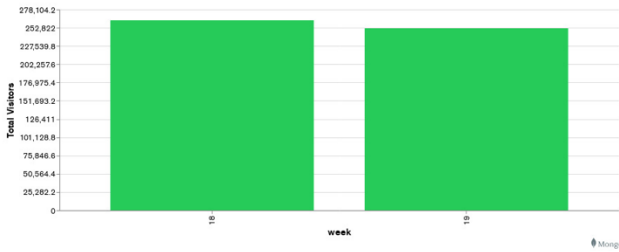

Galway Football Report Week 18 and Week 19

Daily Visitors for Week 19

252,003

Daily Visitors for Week 18

263,258

Day of the Week for Week 18 and Week 19

Per Hour for Week 19

Location Comparison for Week 19

14 Days

160,479

186,398

Weekly Footfall Comparison

Yearly Comparison Hourly Footfall Week 19