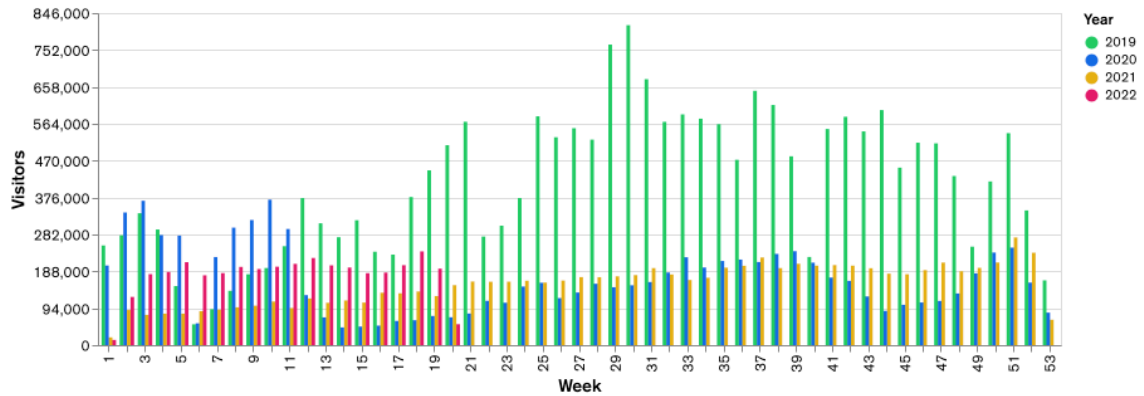

Galway Football Report Week 18 and Week 19

Daily Visitors for Week 19

252,003

Daily Visitors for Week 18

263,258

Day of the Week for Week 18 and Week 19

Per Hour for Week 19

Location Comparison for Week 19

14 Days

160,479

186,398

Weekly Footfall Comparison

Yearly Comparison Hourly Footfall Week 19