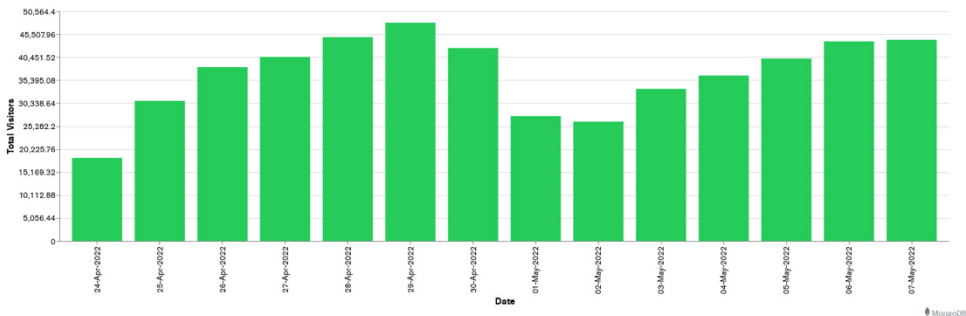

Galway Football Report Week 18 and Week 19

Daily Visitors for Week 19

252,003

Daily Visitors for Week 18

263,258

Day of the Week for Week 18 and Week 19

Per Hour for Week 19

Location Comparison for Week 19

14 Days

160,479

186,398

Weekly Footfall Comparison

Yearly Comparison Hourly Footfall Week 19