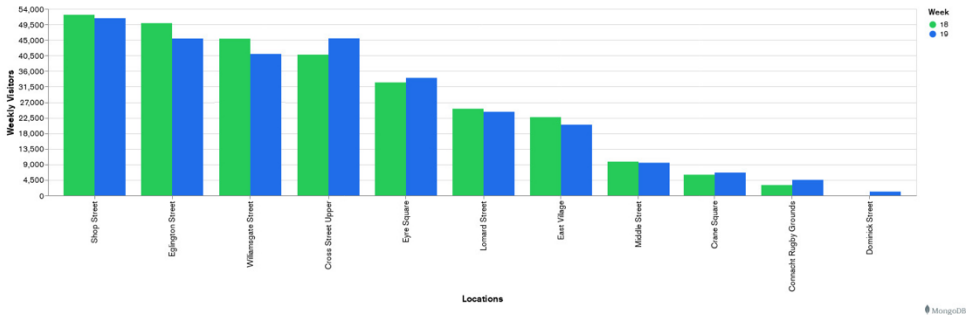

Galway Football Report Week 18 and Week 19

Daily Visitors for Week 19

252,003

Daily Visitors for Week 18

263,258

Day of the Week for Week 18 and Week 19

Per Hour for Week 19

Location Comparison for Week 19

14 Days

160,479

186,398

Weekly Footfall Comparison

Yearly Comparison Hourly Footfall Week 19