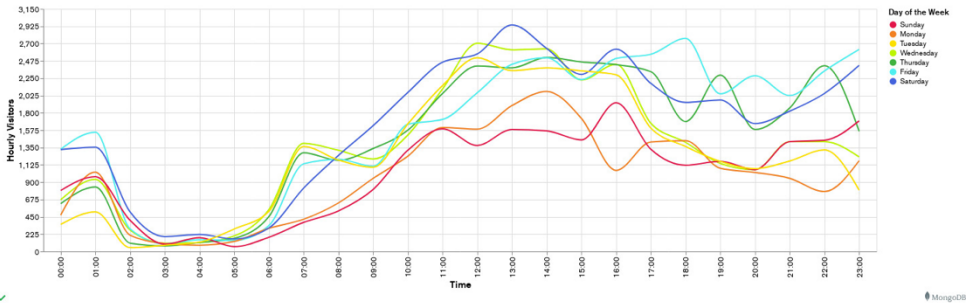

Galway Football Report Week 18 and Week 19

Daily Visitors for Week 19

252,003

Daily Visitors for Week 18

263,258

Day of the Week for Week 18 and Week 19

Per Hour for Week 19

Location Comparison for Week 19

14 Days

160,479

186,398

Weekly Footfall Comparison

Yearly Comparison Hourly Footfall Week 19