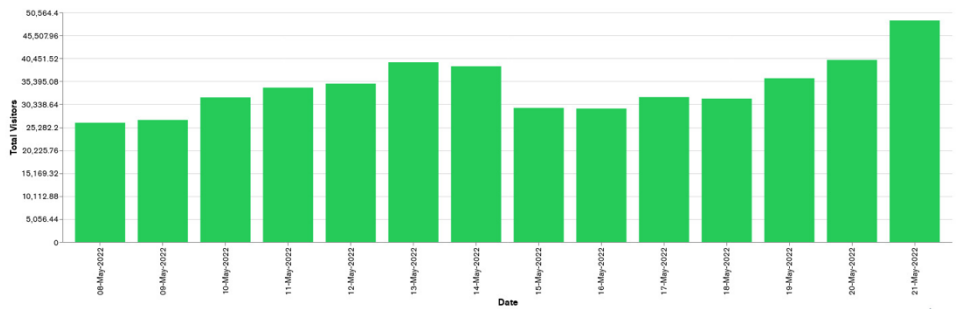

Galway Football Report

Week 20 and Week 21

247,401

232,151

Day of the Week for Week 20 and Week 21

Per Hour for Week 21

Location Comparison for Week 21

14 Days