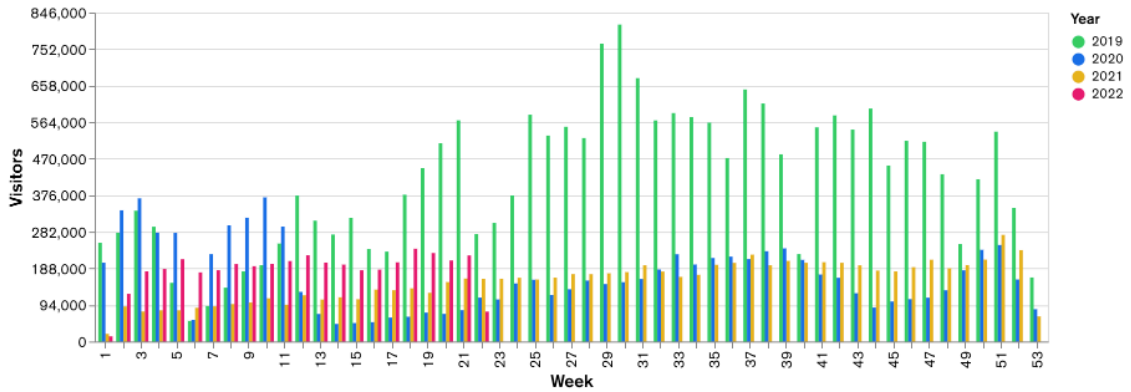

## Week 20 and Week 21

Daily Visitors for Week 21

247,401

Daily Visitors for Week 20

232,151

## Location Comparison for Week 21

## 14 Days

Unique Visitors Week 21

170,790

Unique Visitor Week 20

159,634

Weekly Footfall Comparison

Yearly Comparison Hourly Footfall Week 21