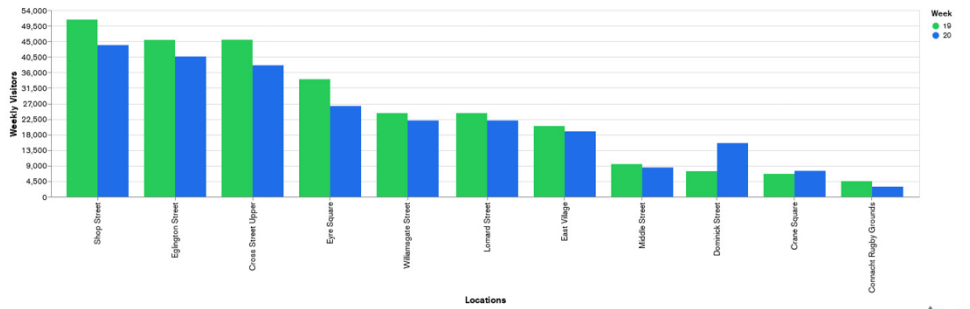

Location Comparison for Week 21