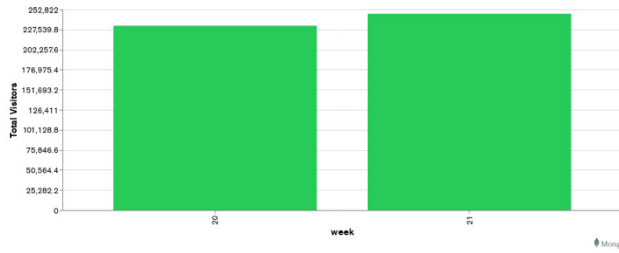

## Week 20 and Week 21

Daily Visitors for Week 21

247,401

Daily Visitors for Week 20

232,151