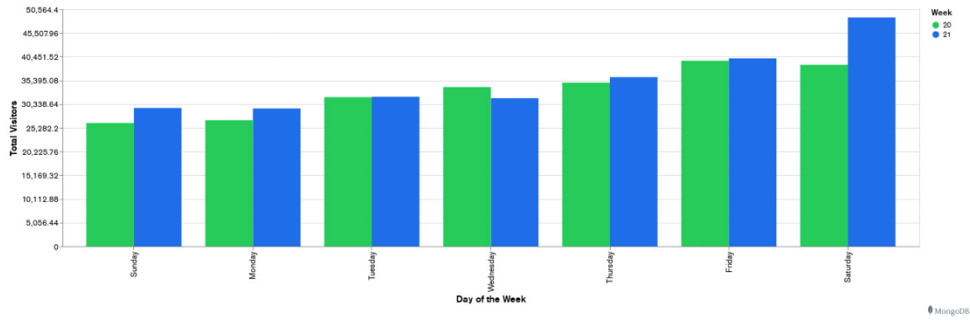

## Week 20 and Week 21

Daily Visitors for Week 21

247,401

Daily Visitors for Week 20

232,151

## Day of the Week for Week 20 and Week 21