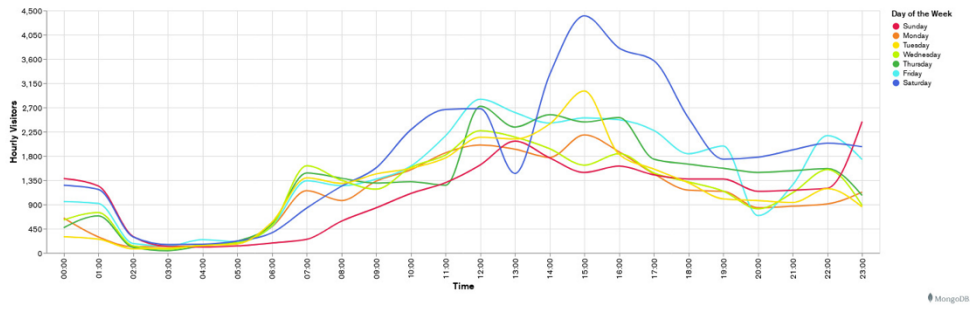

Per Hour for Week 21