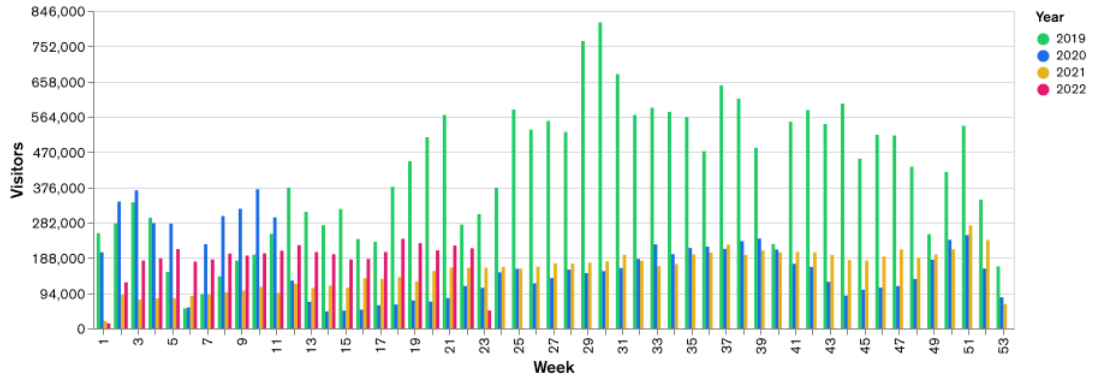

## Location Comparison for Week 22

## 14 Days

Unique Visitors Week 22

171,407

Unique Visitor Week 21

170,790

Weekly Footfall Comparison

Yearly Comparison Hourly Footfall Week 22