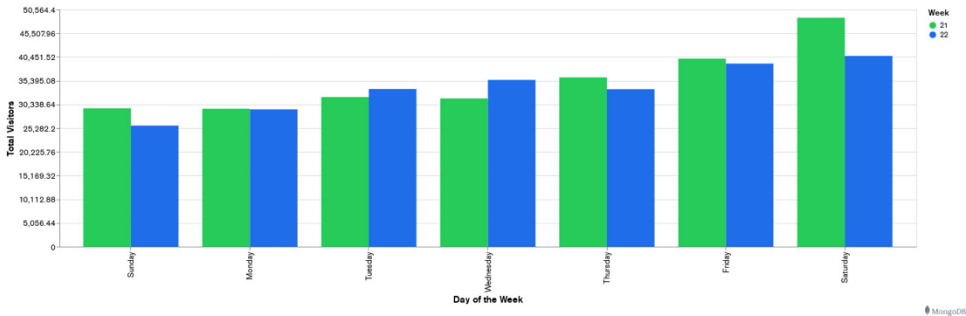

## Week 21 and Week 22

Daily Visitors for Week 22

237,511

Daily Visitors for Week 21

247,401

## Day of the Week for Week 21 and Week 22