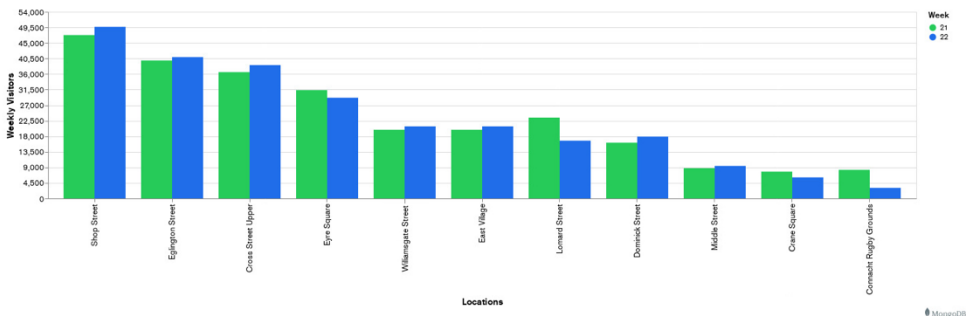

Location Comparison for Week 22