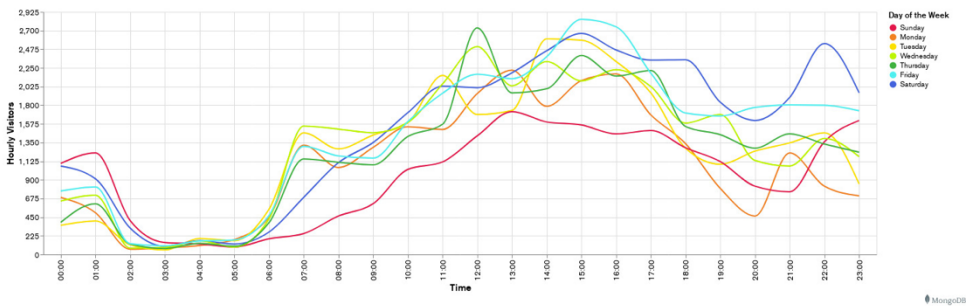

Per Hour for Week 22