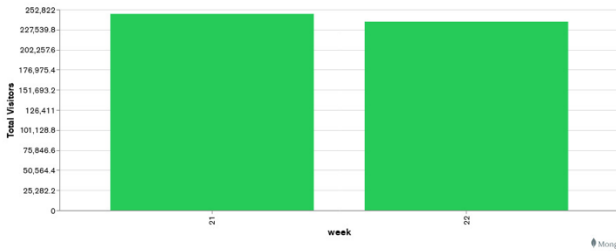

## Week 21 and Week 22

Daily Visitors for Week 22

237,511

Daily Visitors for Week 21

247,401