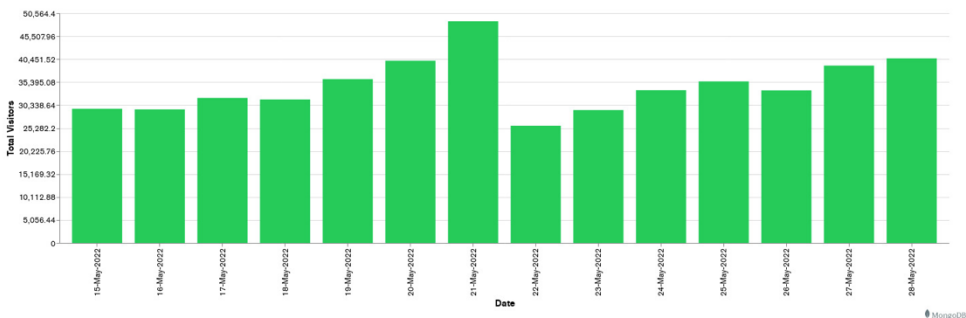

Galway Football Report

Week 21 and Week 22

237,511

247,401

Day of the Week for Week 21 and Week 22

Per Hour for Week 22

Location Comparison for Week 22

14 Days