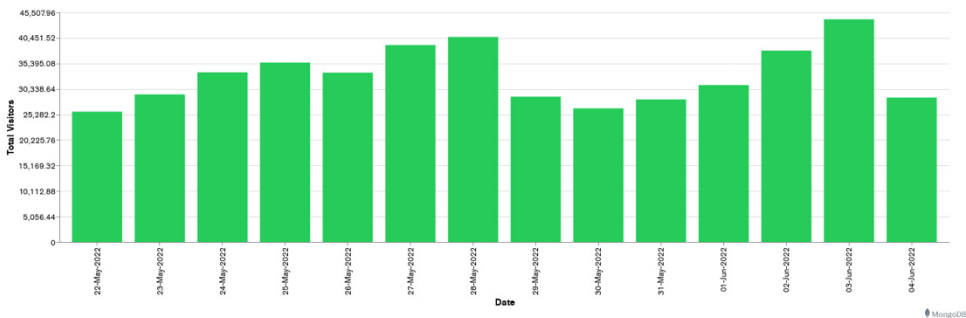

Galway Football Report

Week 22 and Week 23

225,396

237,491

Day of the Week for Week 22 and Week 23

Per Hour for Week 23

Location Comparison for Week 23

14 Days