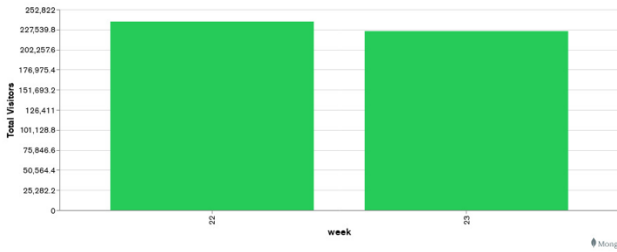

## Week 22 and Week 23

Daily Visitors for Week 23

225,396

Daily Visitors for Week 22

237,491