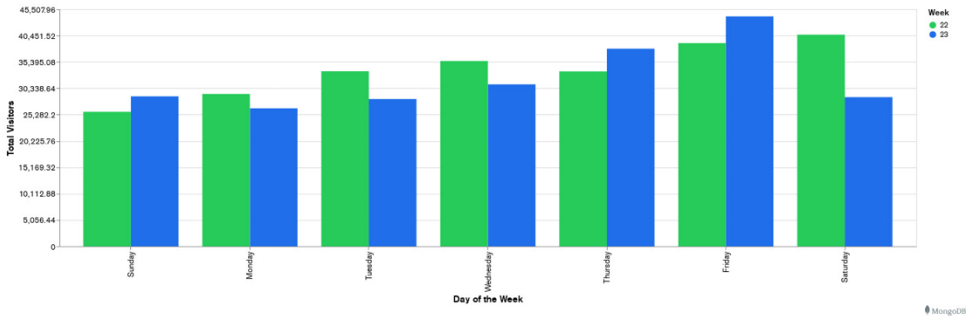

## Week 22 and Week 23

Daily Visitors for Week 23

225,396

Daily Visitors for Week 22

237,491

### Day of the Week for Week 22 and Week 23