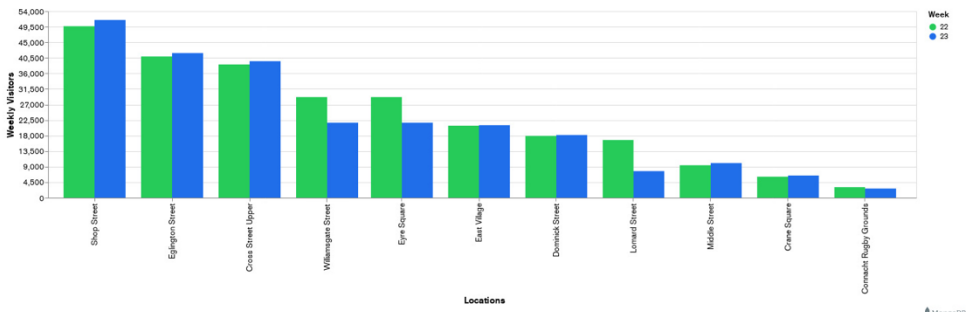

Location Comparison for Week 23