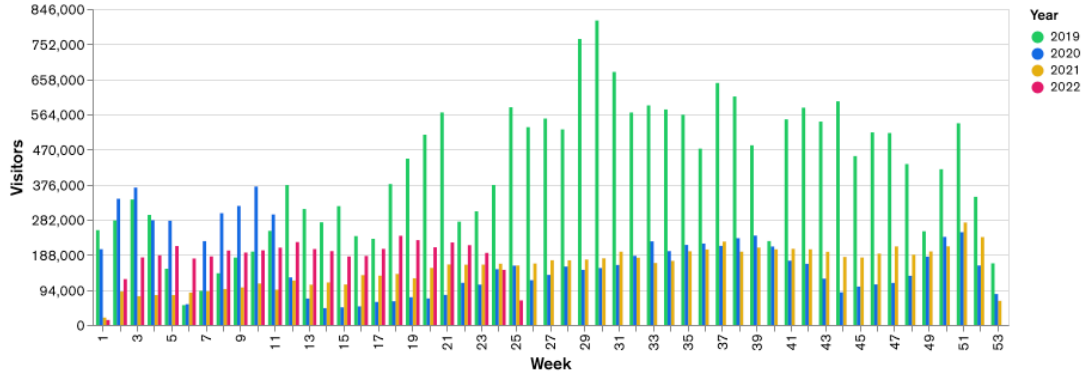

### Location Comparison for Week 23

### 14 Days

Unique Visitors Week 23

171,301

Unique Visitor Week 22

171,397

Weekly Footfall Comparison

Yearly Comparison Hourly Footfall Week 23