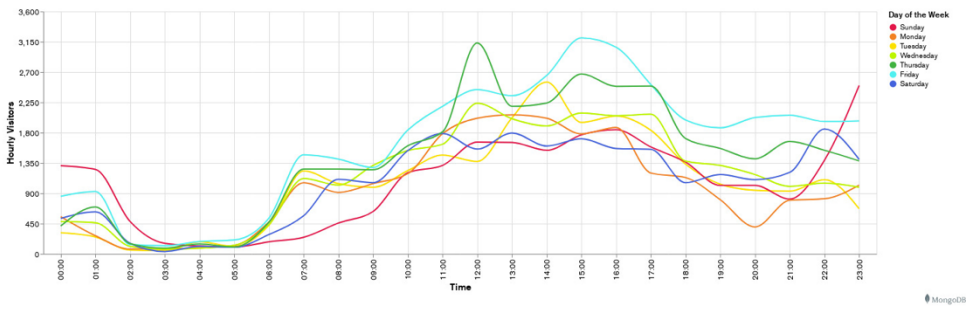

Per Hour for Week 23