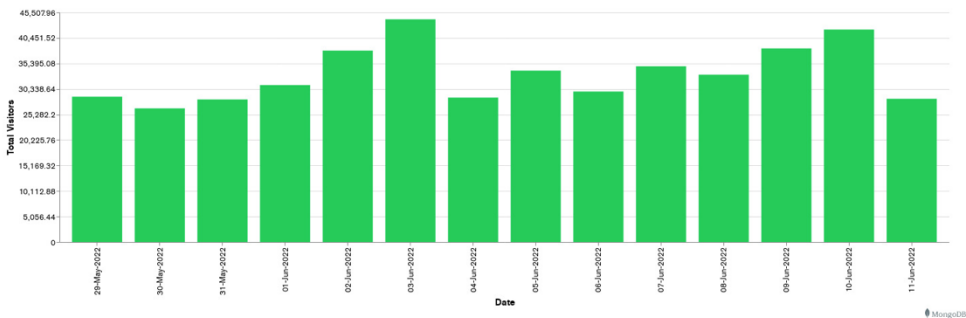

Galway Football Report

Week 23 and Week 24

Daily Visitors for Week 24

240,616

Daily Visitors for Week 23

225,396

Day of the Week for Week 23 and Week 24

Per Hour for Week 24

Location Comparison for Week 24

14 Days

Unique Visitors Week 24

181,486

Unique Visitor Week 23

171,301

Weekly Footfall Comparison

Yearly Comparison Hourly Footfall Week 24