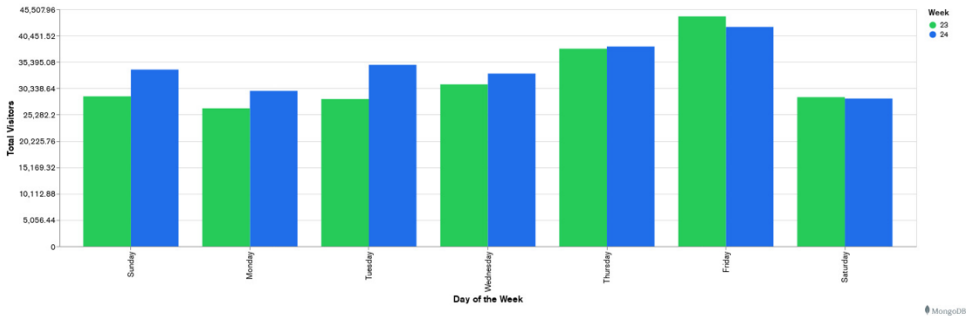

Galway Football Report

Week 23 and Week 24

Daily Visitors for Week 24

240,616

Daily Visitors for Week 23

225,396

Day of the Week for Week 23 and Week 24

Per Hour for Week 24

Location Comparison for Week 24

14 Days

Unique Visitors Week 24

181,486

Unique Visitor Week 23

171,301

Weekly Footfall Comparison

Yearly Comparison Hourly Footfall Week 24