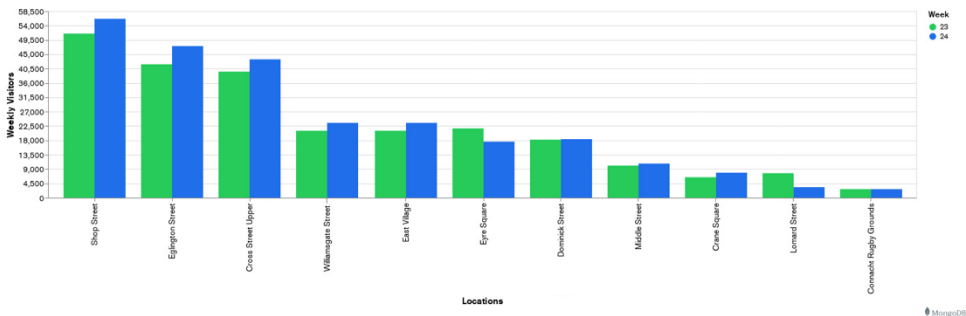

Galway Football Report

Week 23 and Week 24

Daily Visitors for Week 24

240,616

Daily Visitors for Week 23

225,396

Day of the Week for Week 23 and Week 24

Per Hour for Week 24

Location Comparison for Week 24

14 Days

Unique Visitors Week 24

181,486

Unique Visitor Week 23

171,301

Weekly Footfall Comparison

Yearly Comparison Hourly Footfall Week 24