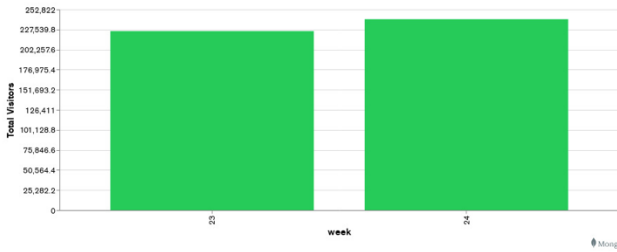

Galway Football Report

Week 23 and Week 24

Daily Visitors for Week 24

240,616

Daily Visitors for Week 23

225,396

Day of the Week for Week 23 and Week 24

Per Hour for Week 24

Location Comparison for Week 24

14 Days

Unique Visitors Week 24

181,486

Unique Visitor Week 23

171,301

Weekly Footfall Comparison

Yearly Comparison Hourly Footfall Week 24