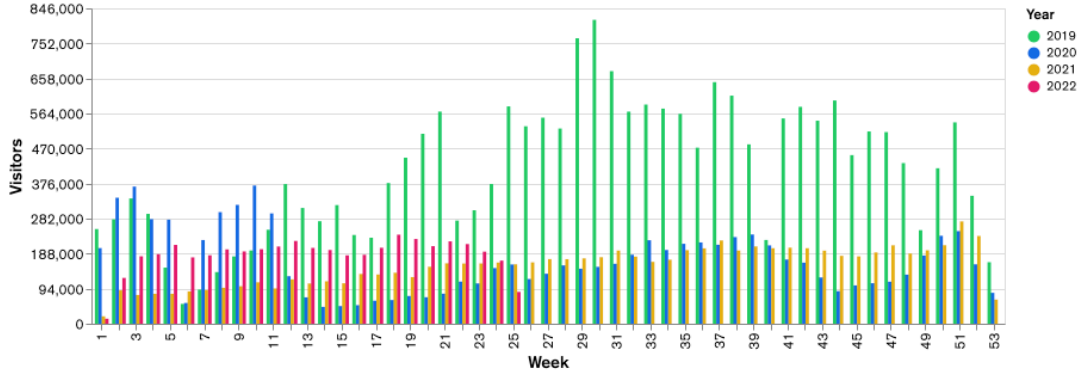

Galway Football Report

Week 23 and Week 24

Daily Visitors for Week 24

240,616

Daily Visitors for Week 23

225,396

Day of the Week for Week 23 and Week 24

Per Hour for Week 24

Location Comparison for Week 24

14 Days

Unique Visitors Week 24

181,486

Unique Visitor Week 23

171,301

Weekly Footfall Comparison

Yearly Comparison Hourly Footfall Week 24