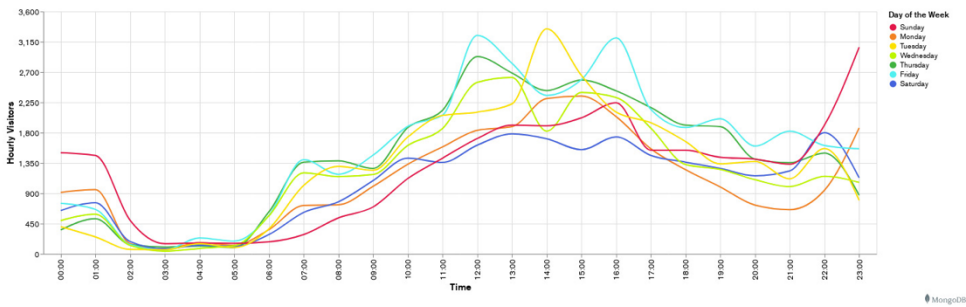

Galway Football Report

Week 23 and Week 24

Daily Visitors for Week 24

240,616

Daily Visitors for Week 23

225,396

Day of the Week for Week 23 and Week 24

Per Hour for Week 24

Location Comparison for Week 24

14 Days

Unique Visitors Week 24

181,486

Unique Visitor Week 23

171,301

Weekly Footfall Comparison

Yearly Comparison Hourly Footfall Week 24