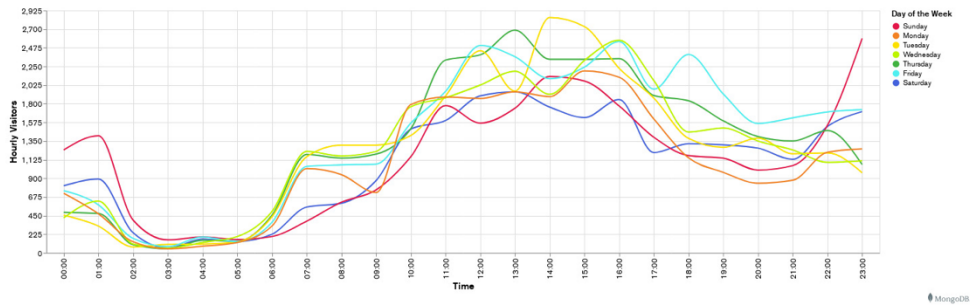

Galway Football Report

Week 24 and Week 25

Daily Visitors for Week 25

231,388

Daily Visitors for Week 24

240,616

Day of the Week for Week 24 and Week 25

Per Hour for Week 25

Location Comparison for Week 25

14 Days

Unique Visitors Week 25

176,679

Unique Visitor Week 24

181,486

Weekly Footfall Comparison

Next refresh in an hour