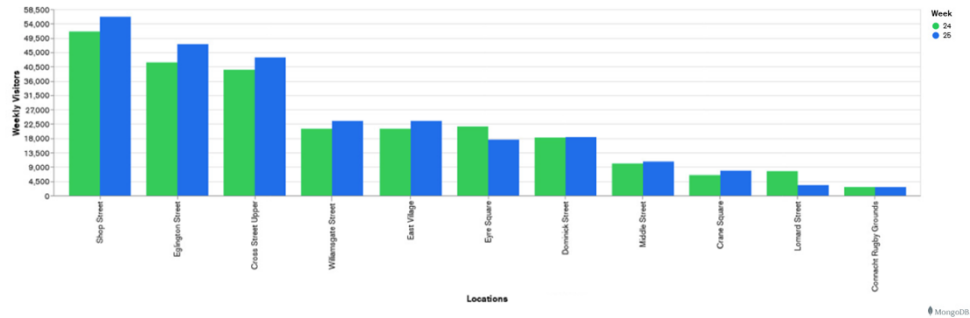

Galway Football Report

Week 24 and Week 25

Daily Visitors for Week 25

231,388

Daily Visitors for Week 24

240,616

Day of the Week for Week 24 and Week 25

Per Hour for Week 25

Location Comparison for Week 25

14 Days

Unique Visitors Week 25

176,679

Unique Visitor Week 24

181,486

Weekly Footfall Comparison

Next refresh in an hour