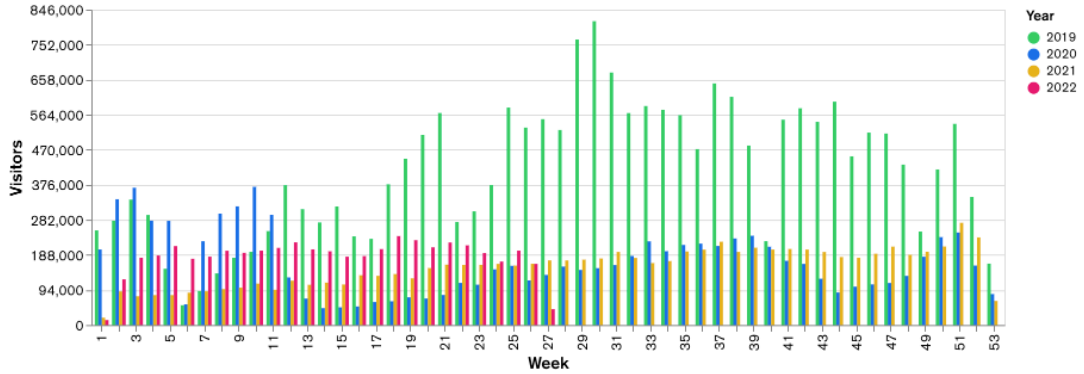

Galway Football Report

Week 24 and Week 25

Daily Visitors for Week 25

231,388

Daily Visitors for Week 24

240,616

Day of the Week for Week 24 and Week 25

Per Hour for Week 25

Location Comparison for Week 25

14 Days

Unique Visitors Week 25

176,679

Unique Visitor Week 24

181,486

Weekly Footfall Comparison

Next refresh in an hour