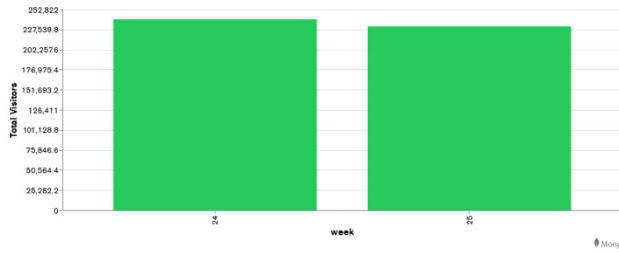

Galway Football Report

Week 24 and Week 25

Daily Visitors for Week 25

231,388

Daily Visitors for Week 24

240,616

Day of the Week for Week 24 and Week 25

Per Hour for Week 25

Location Comparison for Week 25

14 Days

Unique Visitors Week 25

176,679

Unique Visitor Week 24

181,486

Weekly Footfall Comparison

Next refresh in an hour