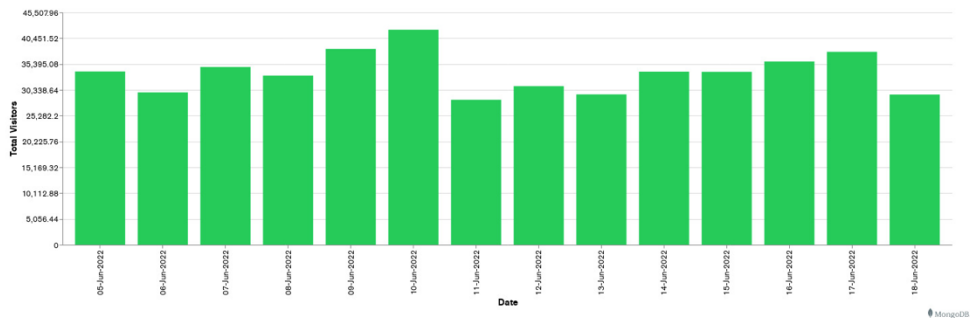

Galway Football Report

Week 24 and Week 25

Daily Visitors for Week 25

231,388

Daily Visitors for Week 24

240,616

Day of the Week for Week 24 and Week 25

Per Hour for Week 25

Location Comparison for Week 25

14 Days

Unique Visitors Week 25

176,679

Unique Visitor Week 24

181,486

Weekly Footfall Comparison

Next refresh in an hour