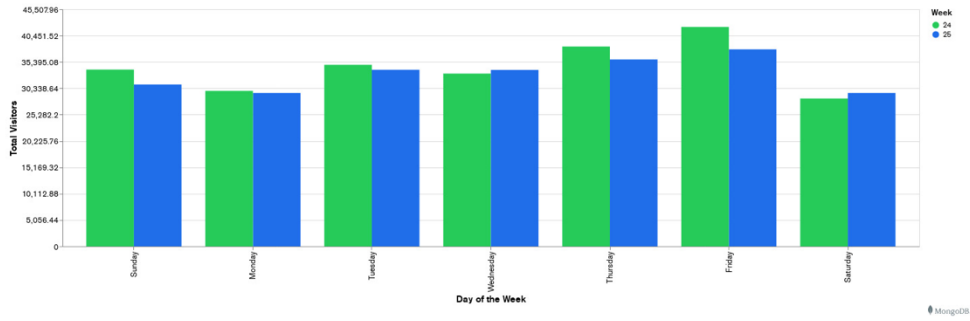

Galway Football Report

Week 24 and Week 25

Daily Visitors for Week 25

231,388

Daily Visitors for Week 24

240,616

Day of the Week for Week 24 and Week 25

Per Hour for Week 25

Location Comparison for Week 25

14 Days

Unique Visitors Week 25

176,679

Unique Visitor Week 24

181,486

Weekly Footfall Comparison

Next refresh in an hour