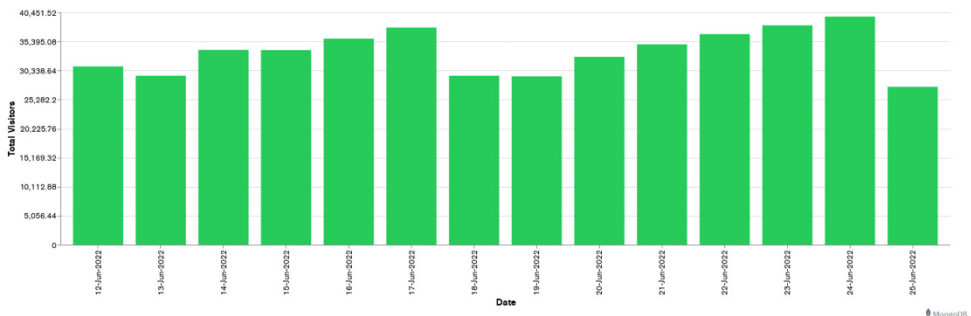

Galway Football Report

Week 25 and Week 26

238,977

231,388

Day of the Week for Week 25 and Week 26

Per Hour for Week 26

Location Comparison for Week 26

14 Days