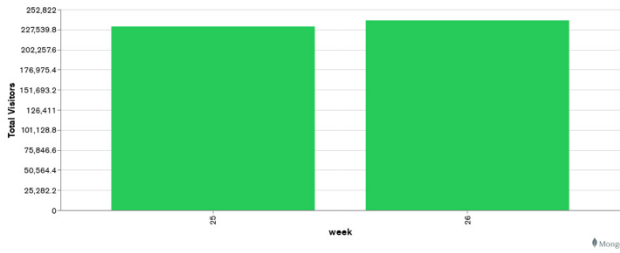

## Week 25 and Week 26

Daily Visitors for Week 26

238,977

Daily Visitors for Week 25

231,388

## Day of the Week for Week 25 and Week 26