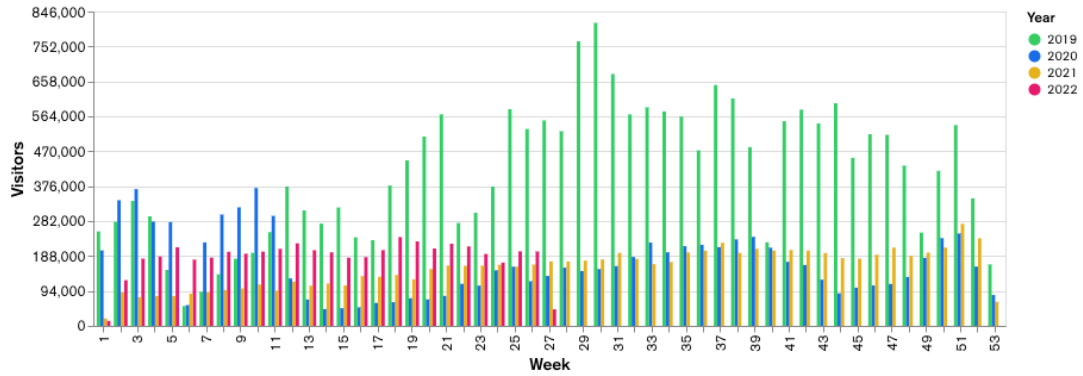

## Location Comparison for Week 26

## 14 Days

Unique Visitors Week 26

178,420

Unique Visitor Week 25

176,679

Weekly Footfall Comparison

Yearly Comparison Hourly Footfall Week 26