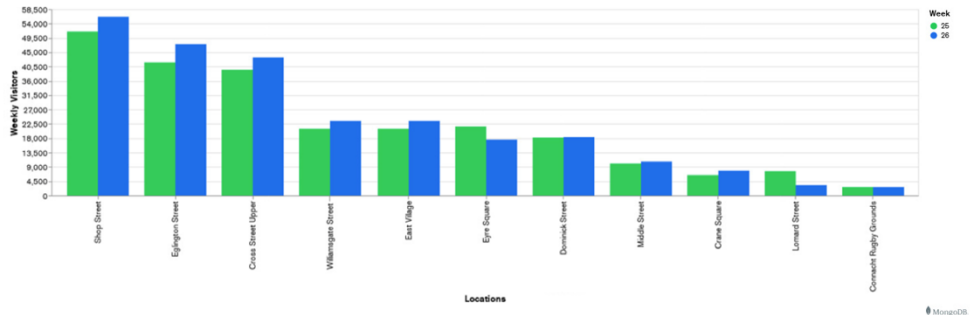

Location Comparison for Week 26