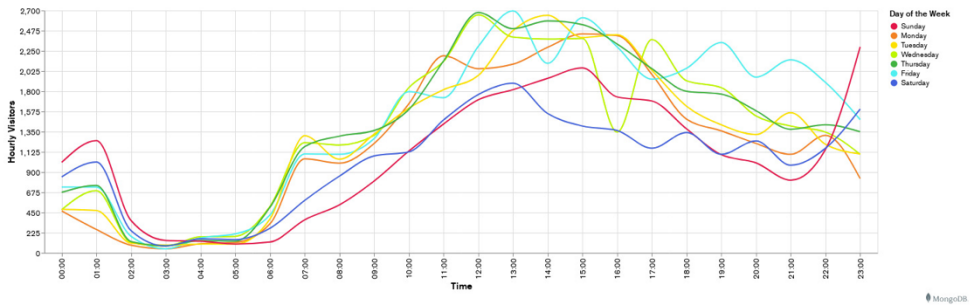

Per Hour for Week 26