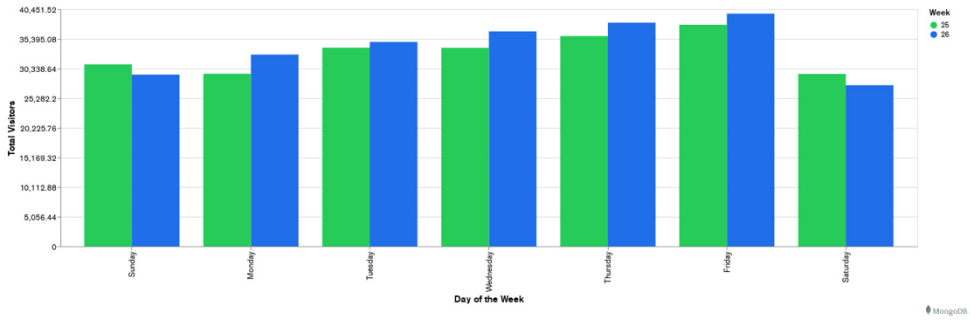

## Week 25 and Week 26

Daily Visitors for Week 26

238,977

Daily Visitors for Week 25

231,388

## Day of the Week for Week 25 and Week 26