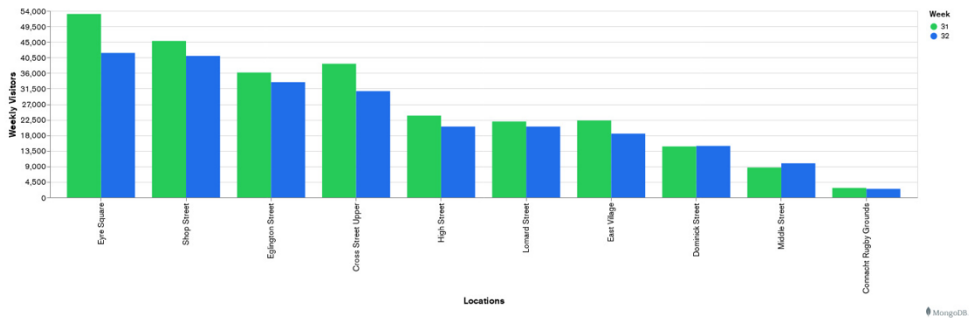

Galway Football Report

Week 31 and Week 32

Daily Visitors for Week 32

215,531

Daily Visitors for Week 31

253,520

Day of the Week for Week 31 and Week 32

Per Hour for Week 32

Location Comparison for Week 32

14 Days

Unique Visitors Week 32

169,495

Unique Visitor Week 31

185,503

Weekly Footfall Comparison

Yearly Comparison Hourly Footfall Week 32