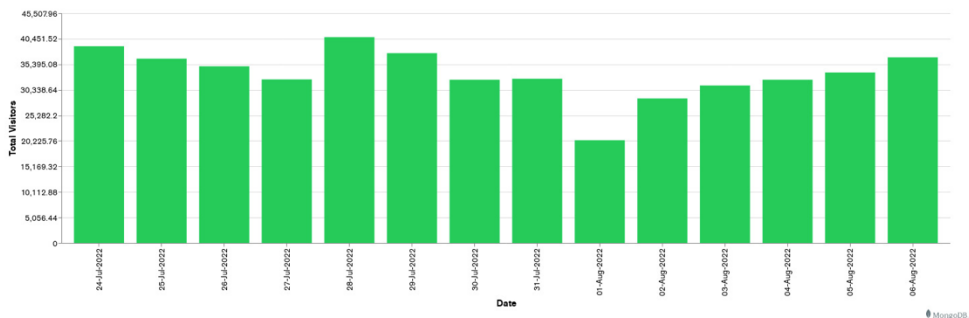

Galway Football Report

Week 31 and Week 32

Daily Visitors for Week 32

215,531

Daily Visitors for Week 31

253,520

Day of the Week for Week 31 and Week 32

Per Hour for Week 32

Location Comparison for Week 32

14 Days

Unique Visitors Week 32

169,495

Unique Visitor Week 31

185,503

Weekly Footfall Comparison

Yearly Comparison Hourly Footfall Week 32