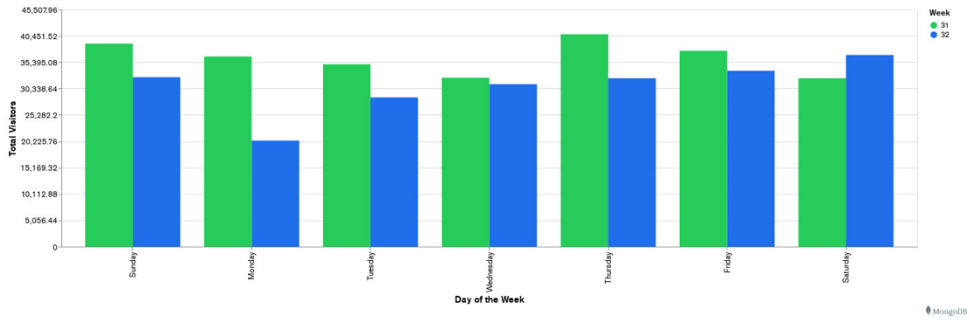

Galway Football Report

Week 31 and Week 32

Daily Visitors for Week 32

215,531

Daily Visitors for Week 31

253,520

Day of the Week for Week 31 and Week 32

Per Hour for Week 32

Location Comparison for Week 32

14 Days

Unique Visitors Week 32

169,495

Unique Visitor Week 31

185,503

Weekly Footfall Comparison

Yearly Comparison Hourly Footfall Week 32