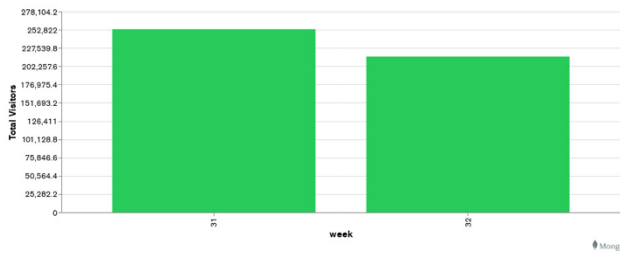

Galway Football Report

Week 31 and Week 32

Daily Visitors for Week 32

215,531

Daily Visitors for Week 31

253,520

Day of the Week for Week 31 and Week 32

Per Hour for Week 32

Location Comparison for Week 32

14 Days

Unique Visitors Week 32

169,495

Unique Visitor Week 31

185,503

Weekly Footfall Comparison

Yearly Comparison Hourly Footfall Week 32