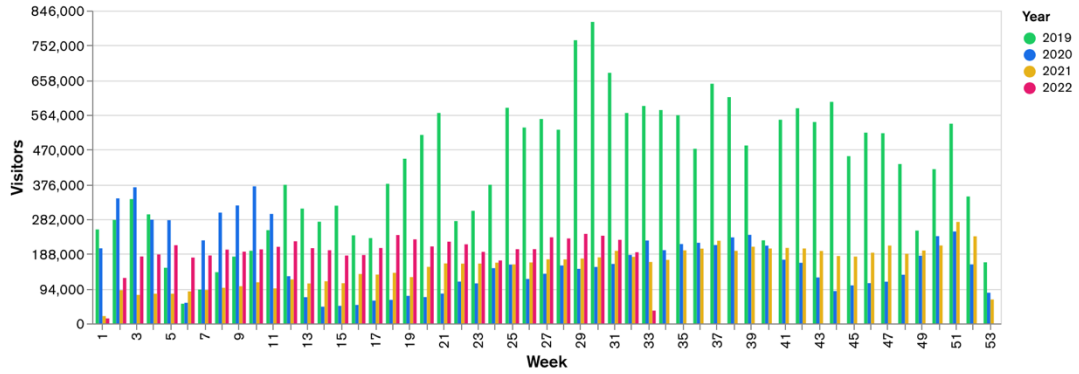

Galway Football Report

Week 31 and Week 32

Daily Visitors for Week 32

215,531

Daily Visitors for Week 31

253,520

Day of the Week for Week 31 and Week 32

Per Hour for Week 32

Location Comparison for Week 32

14 Days

Unique Visitors Week 32

169,495

Unique Visitor Week 31

185,503

Weekly Footfall Comparison

Yearly Comparison Hourly Footfall Week 32