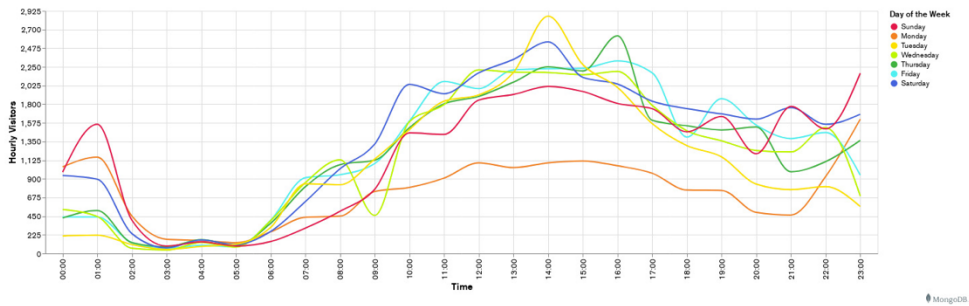

Galway Football Report

Week 31 and Week 32

Daily Visitors for Week 32

215,531

Daily Visitors for Week 31

253,520

Day of the Week for Week 31 and Week 32

Per Hour for Week 32

Location Comparison for Week 32

14 Days

Unique Visitors Week 32

169,495

Unique Visitor Week 31

185,503

Weekly Footfall Comparison

Yearly Comparison Hourly Footfall Week 32