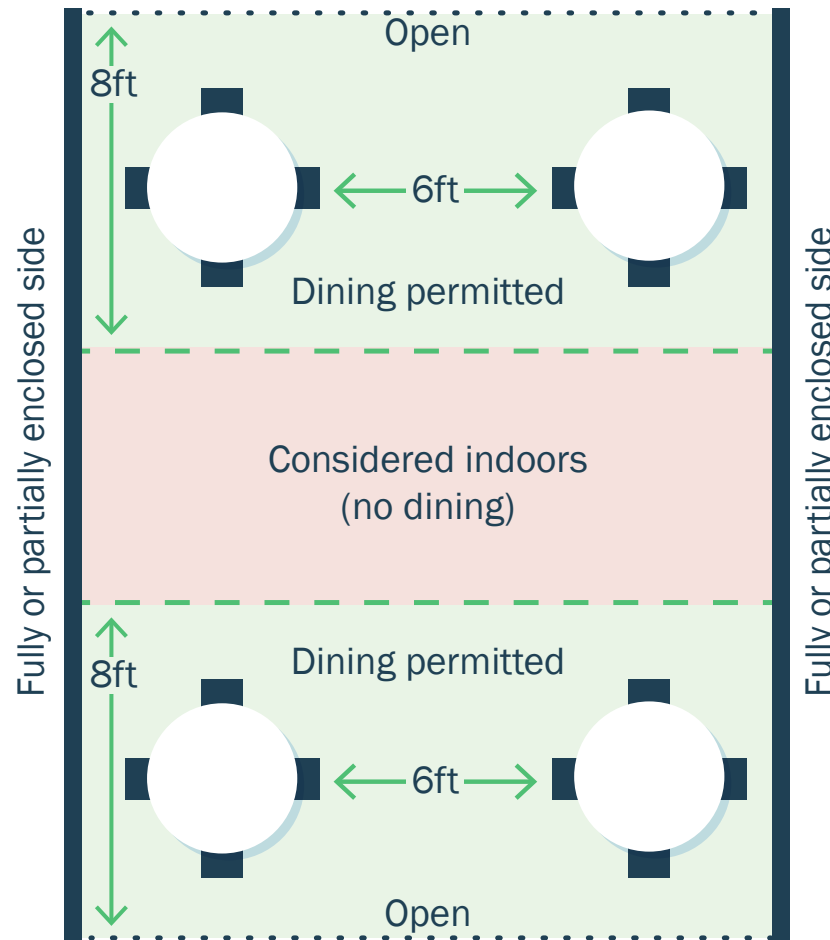

# Outdoor Seating Enclosures

Open roofs or sides must be completely open to count. Partial roofs or sides, such as half tent sides or a low wall with open windows, count as closed sides.

## Allowed

Fully enclosed space, like an igloo or small hut, with no more than 6 people from 1 group inside

## Limited Seating

## Not Allowed

Fully enclosed space, like an igloo or small hut, with 7+ people or 2+ groups inside