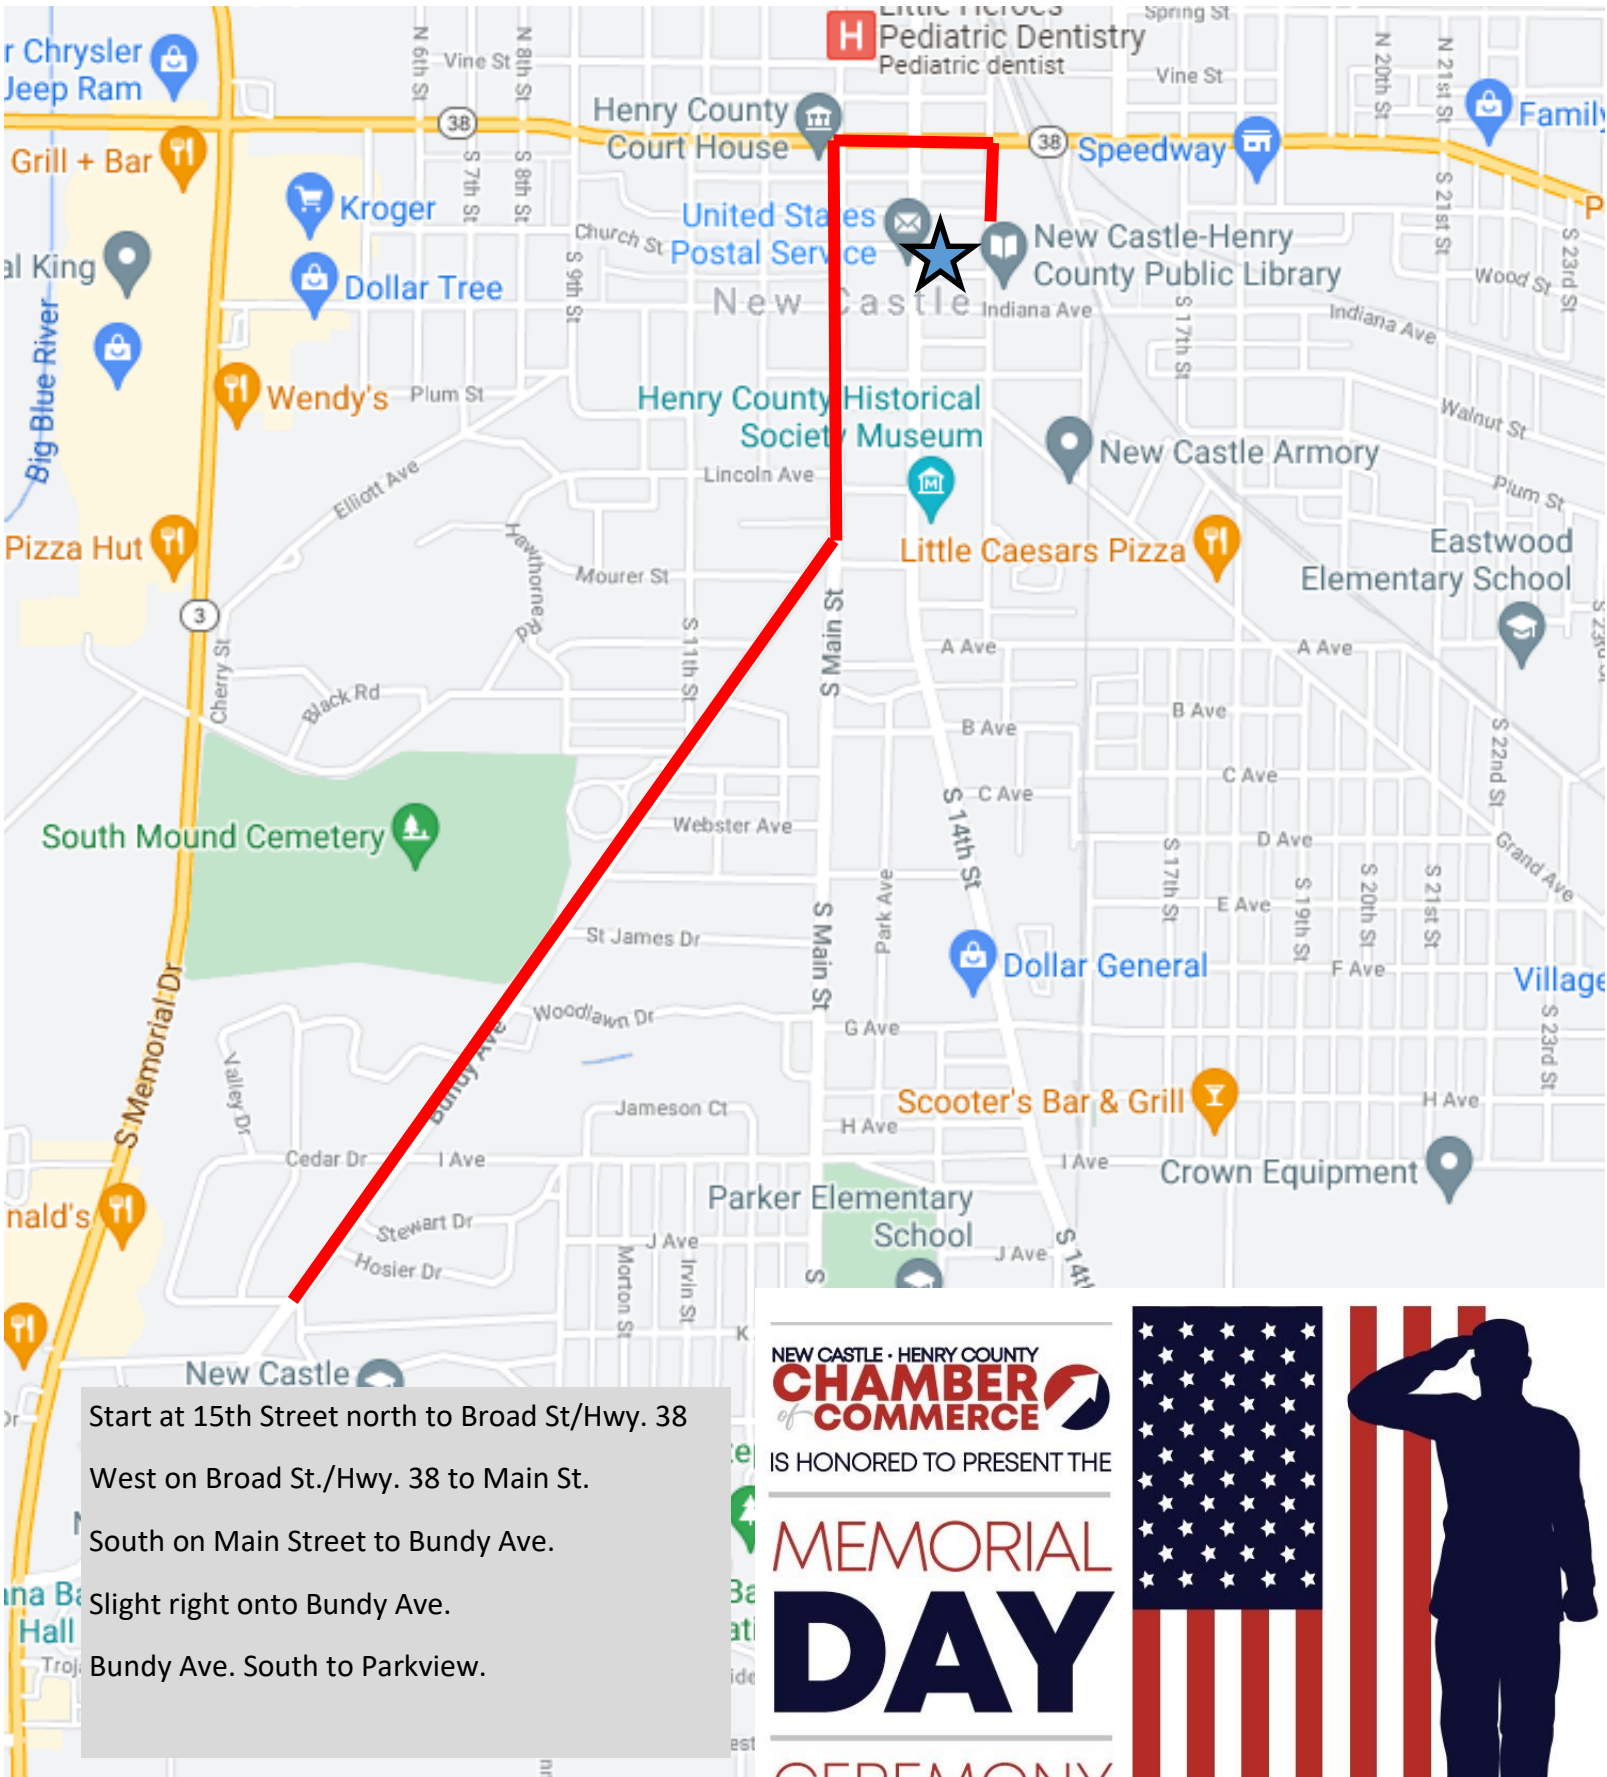

May 31st Memorial Day Parade Route—10am Start Time

Start at 15th Street north to Broad St/Hwy. 38
 West on Broad St./Hwy. 38 to Main St.
 South on Main Street to Bundy Ave.
 Slight right onto Bundy Ave.
 Bundy Ave. South to Parkview.

 Line Up Area

NEW CASTLE · HENRY COUNTY
CHAMBER
 of **COMMERCE**

IS HONORED TO PRESENT THE

MEMORIAL
DAY

CEREMONY
 AND **PARADE**