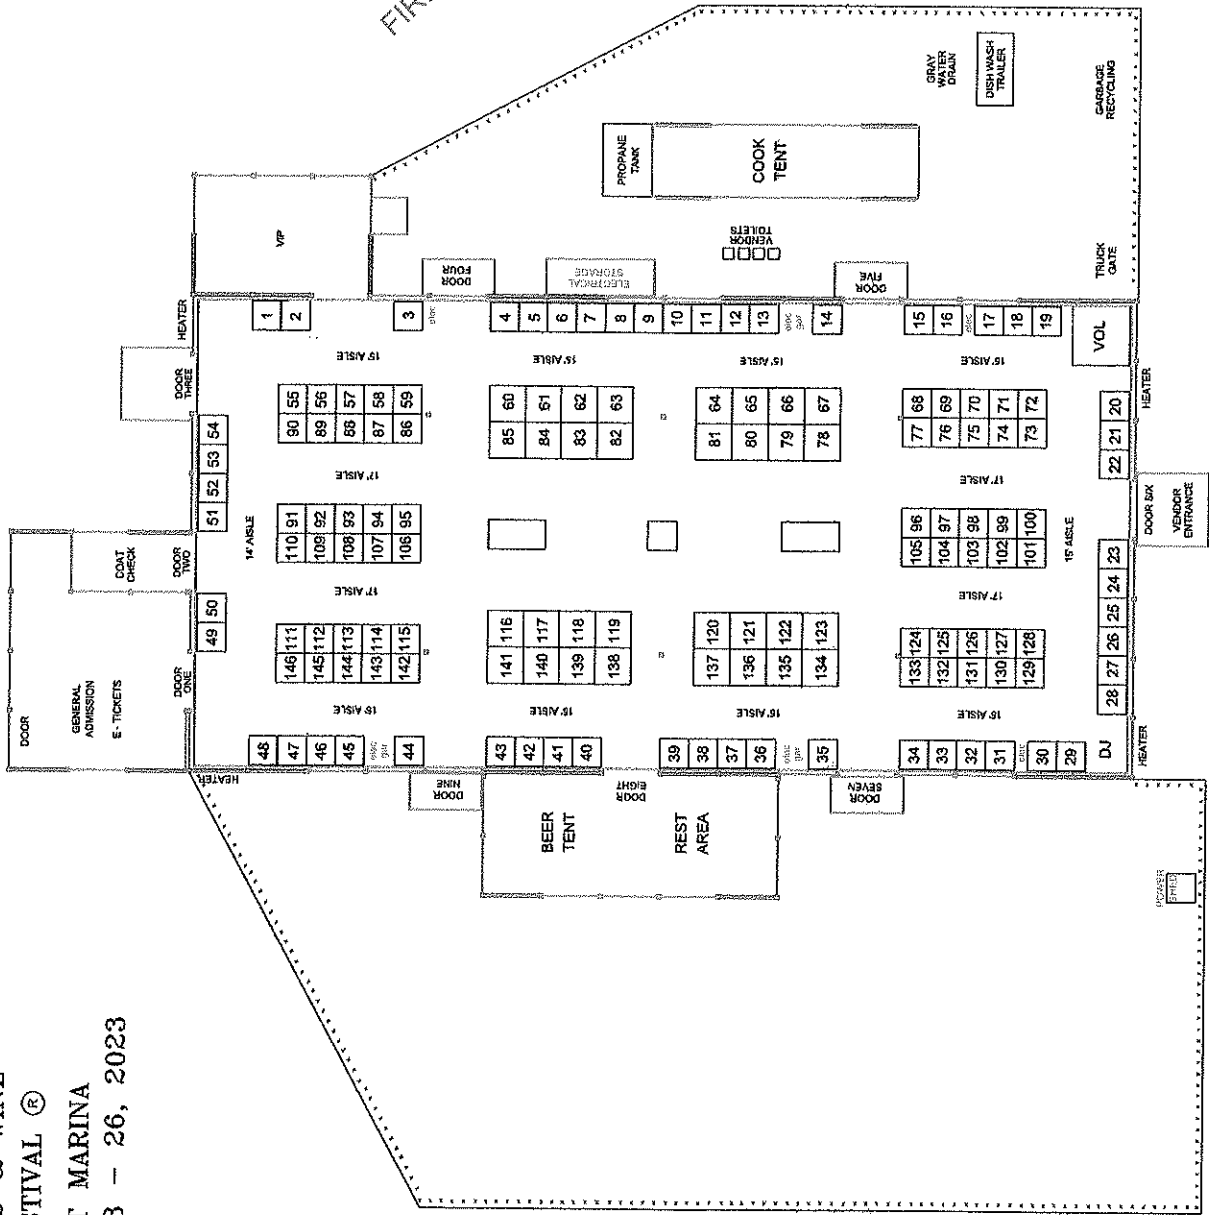

NEWPORT  
SEAFOOD & WINE  
FESTIVAL ©  
NEWPORT MARINA

FEBRUARY 23 - 26, 2023

MAIN ENTRY

PUBLIC WALK

FIRE LANE

ROGUE  
BREWERY