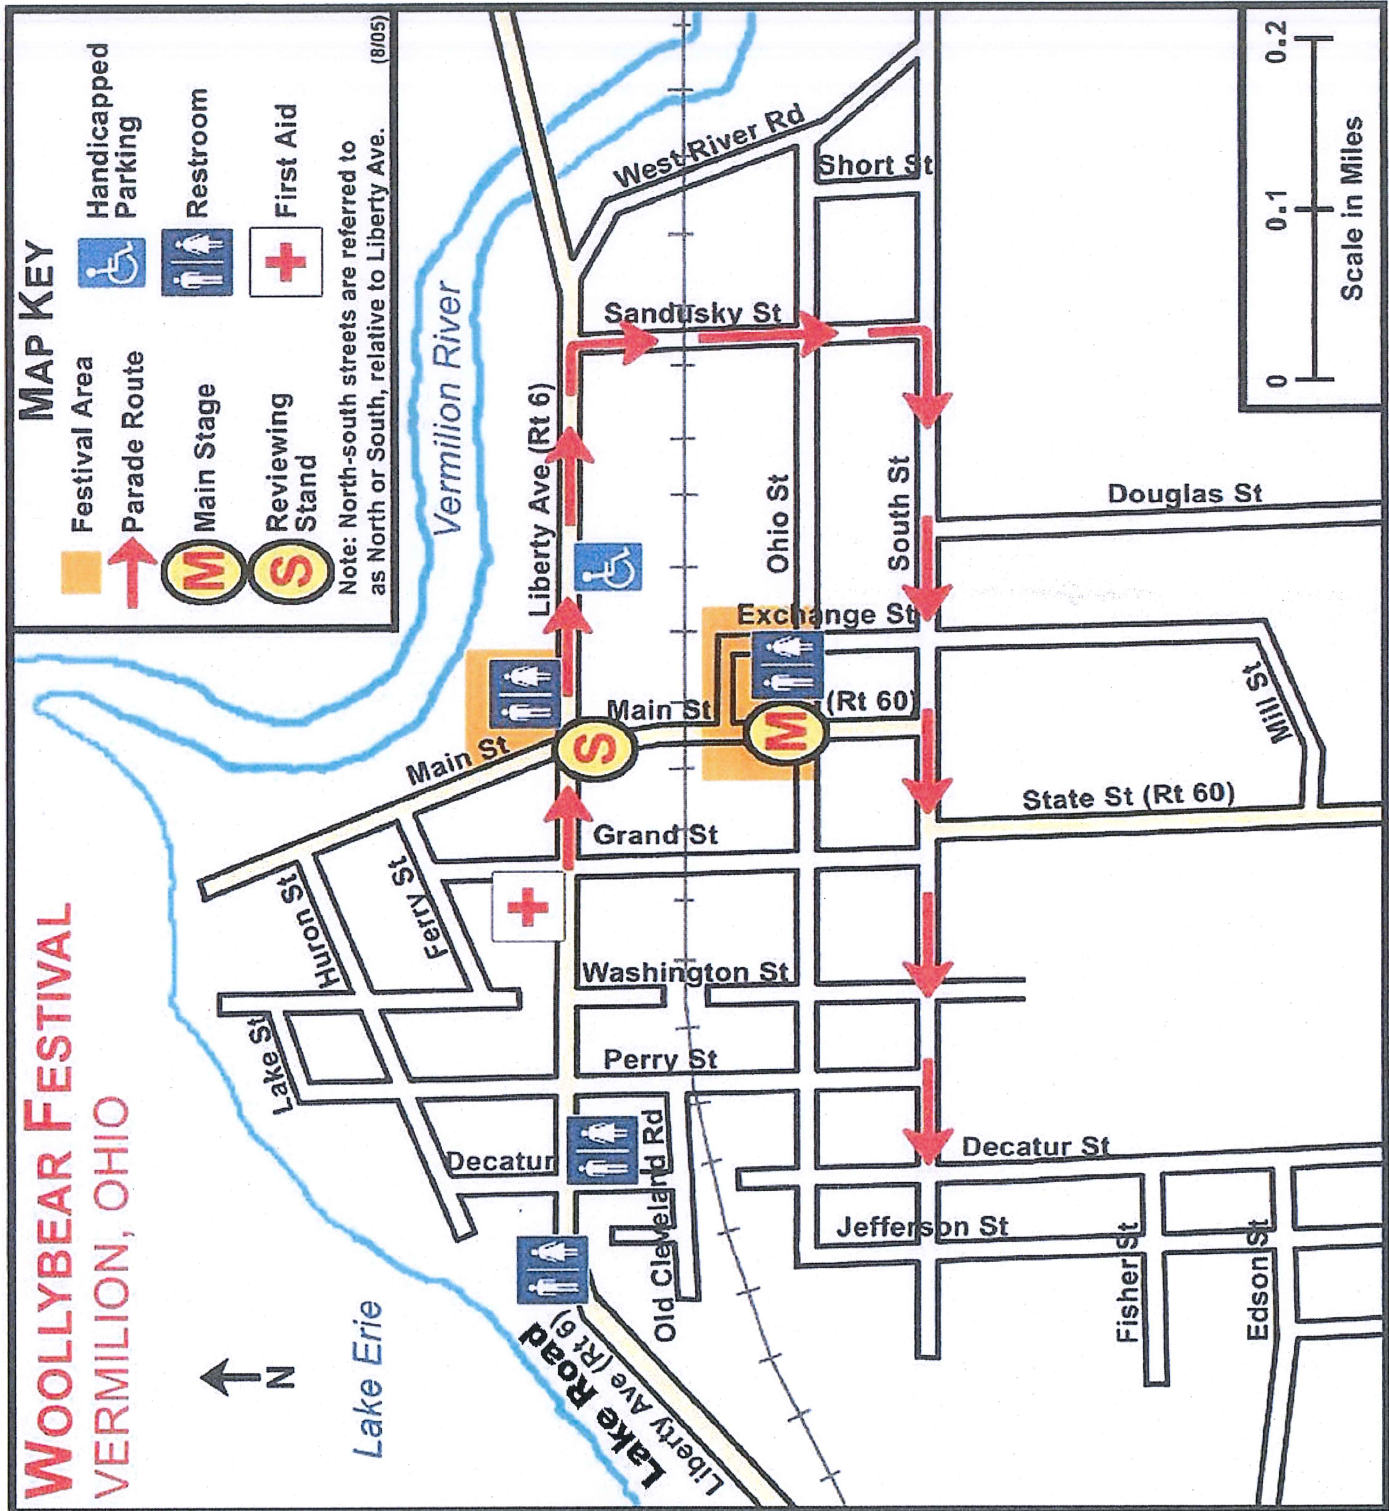

WOOLLYBEAR FESTIVAL VERMILION, OHIO

MAP KEY

- Festival Area
- Parade Route
- Main Stage
- Reviewing Stand
- Handicapped Parking
- Restroom
- First Aid

Note: North-south streets are referred to as North or South, relative to Liberty Ave. (8105)