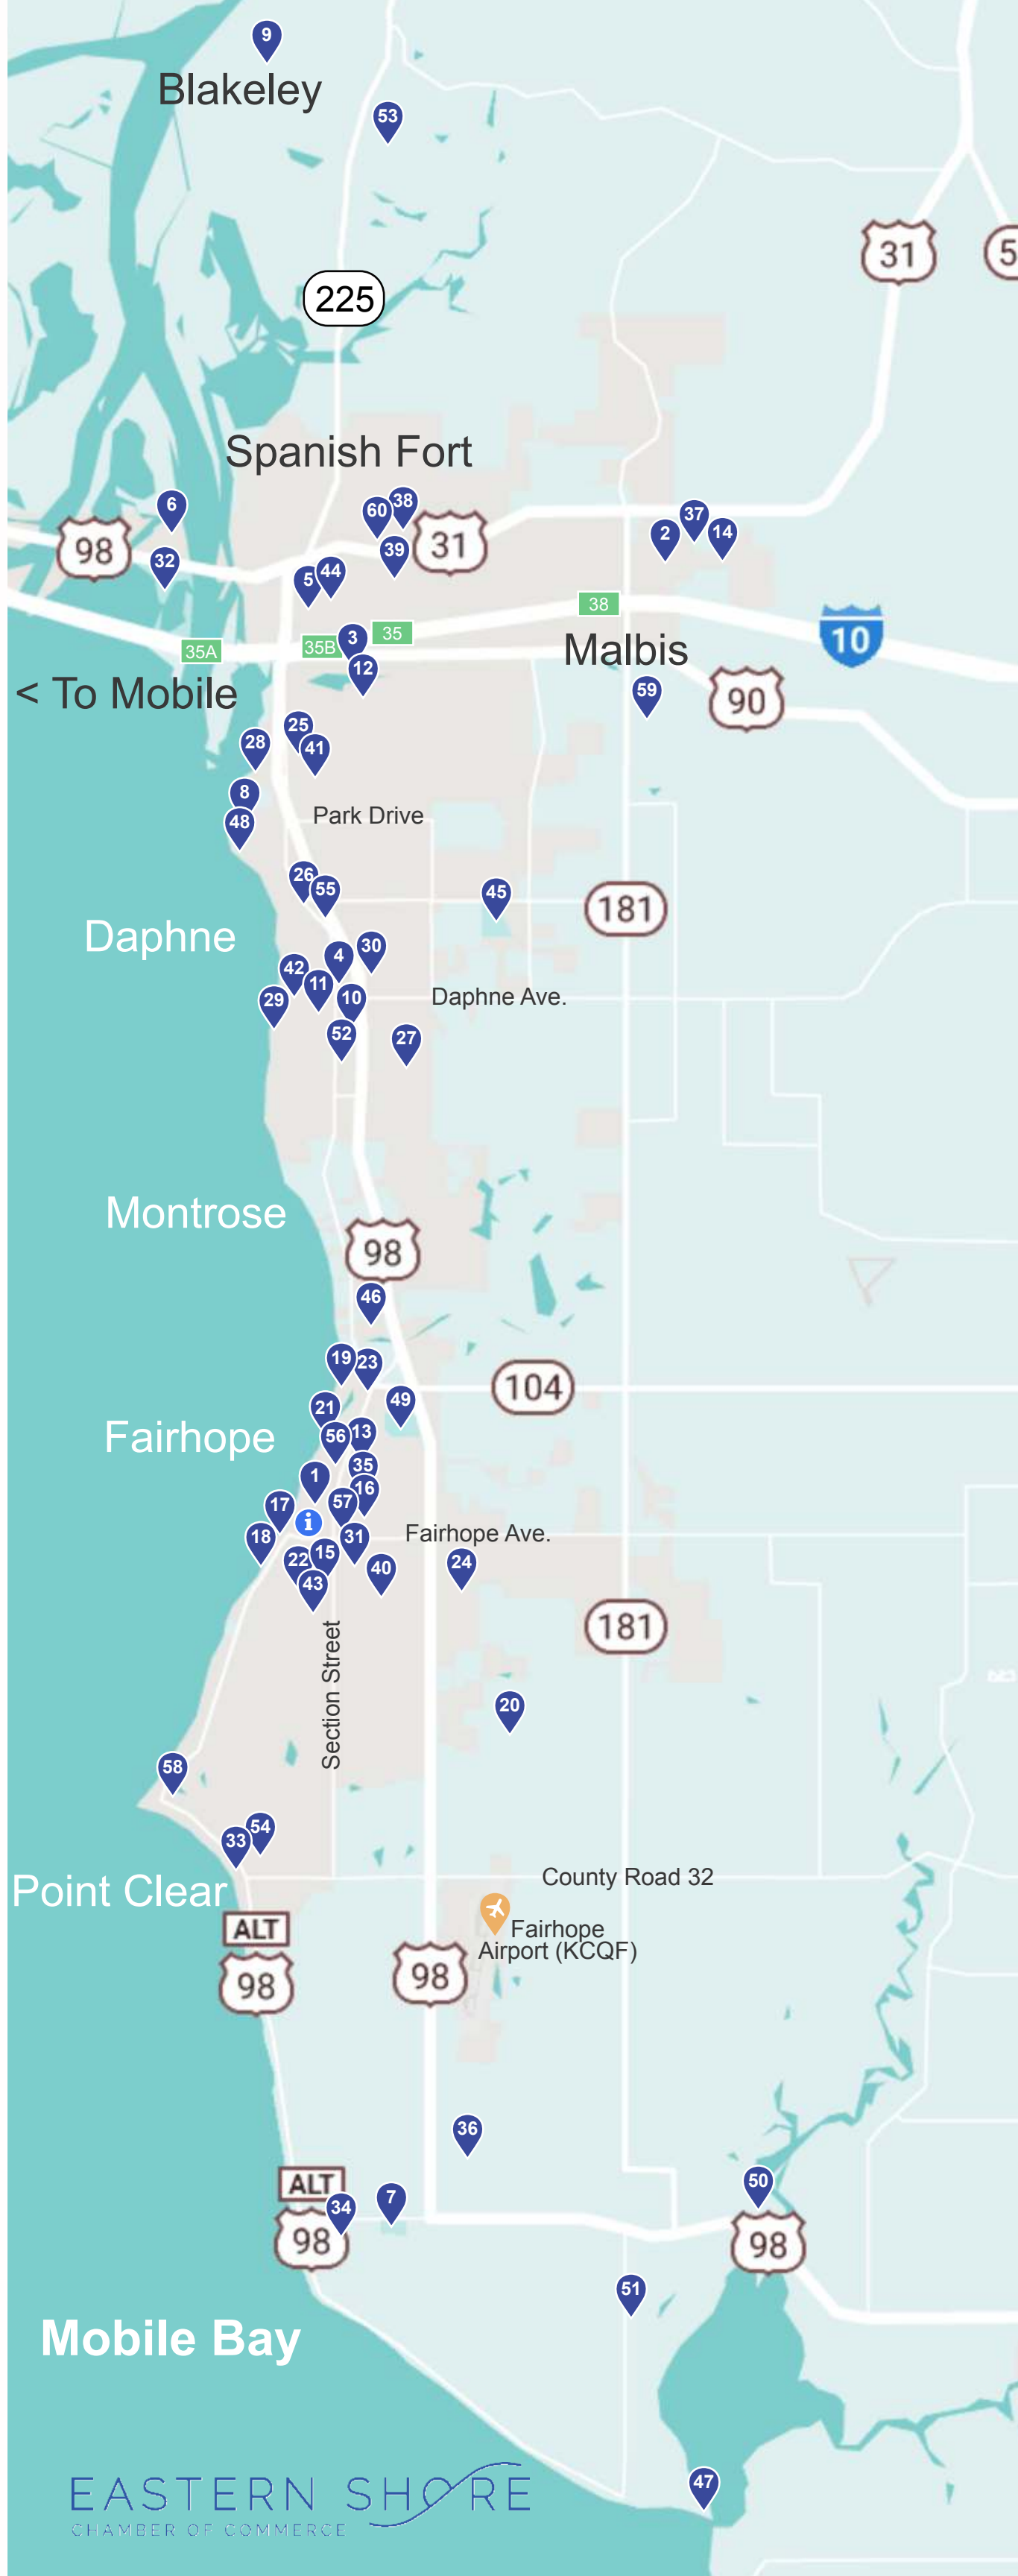

Points of Interest:

52. African-American School Museum
53. Alabama State Veterans Memorial Cemetery
54. Confederate Rest Cemetery
55. Daphne Civic Center
56. Fairhope Civic Center
57. Fairhope Welcome Center
58. Grand Hotel Marriott Resort, Golf Club & Spa
59. Malbis Greek Orthodox Church
60. Spanish Fort Community Center

S. Wesley Carpenter
CPWA®, CFP®, ChFC®, CRPC®, CPFA
Fairhope, Alabama

EASTERN SHORE
CHAMBER OF COMMERCE