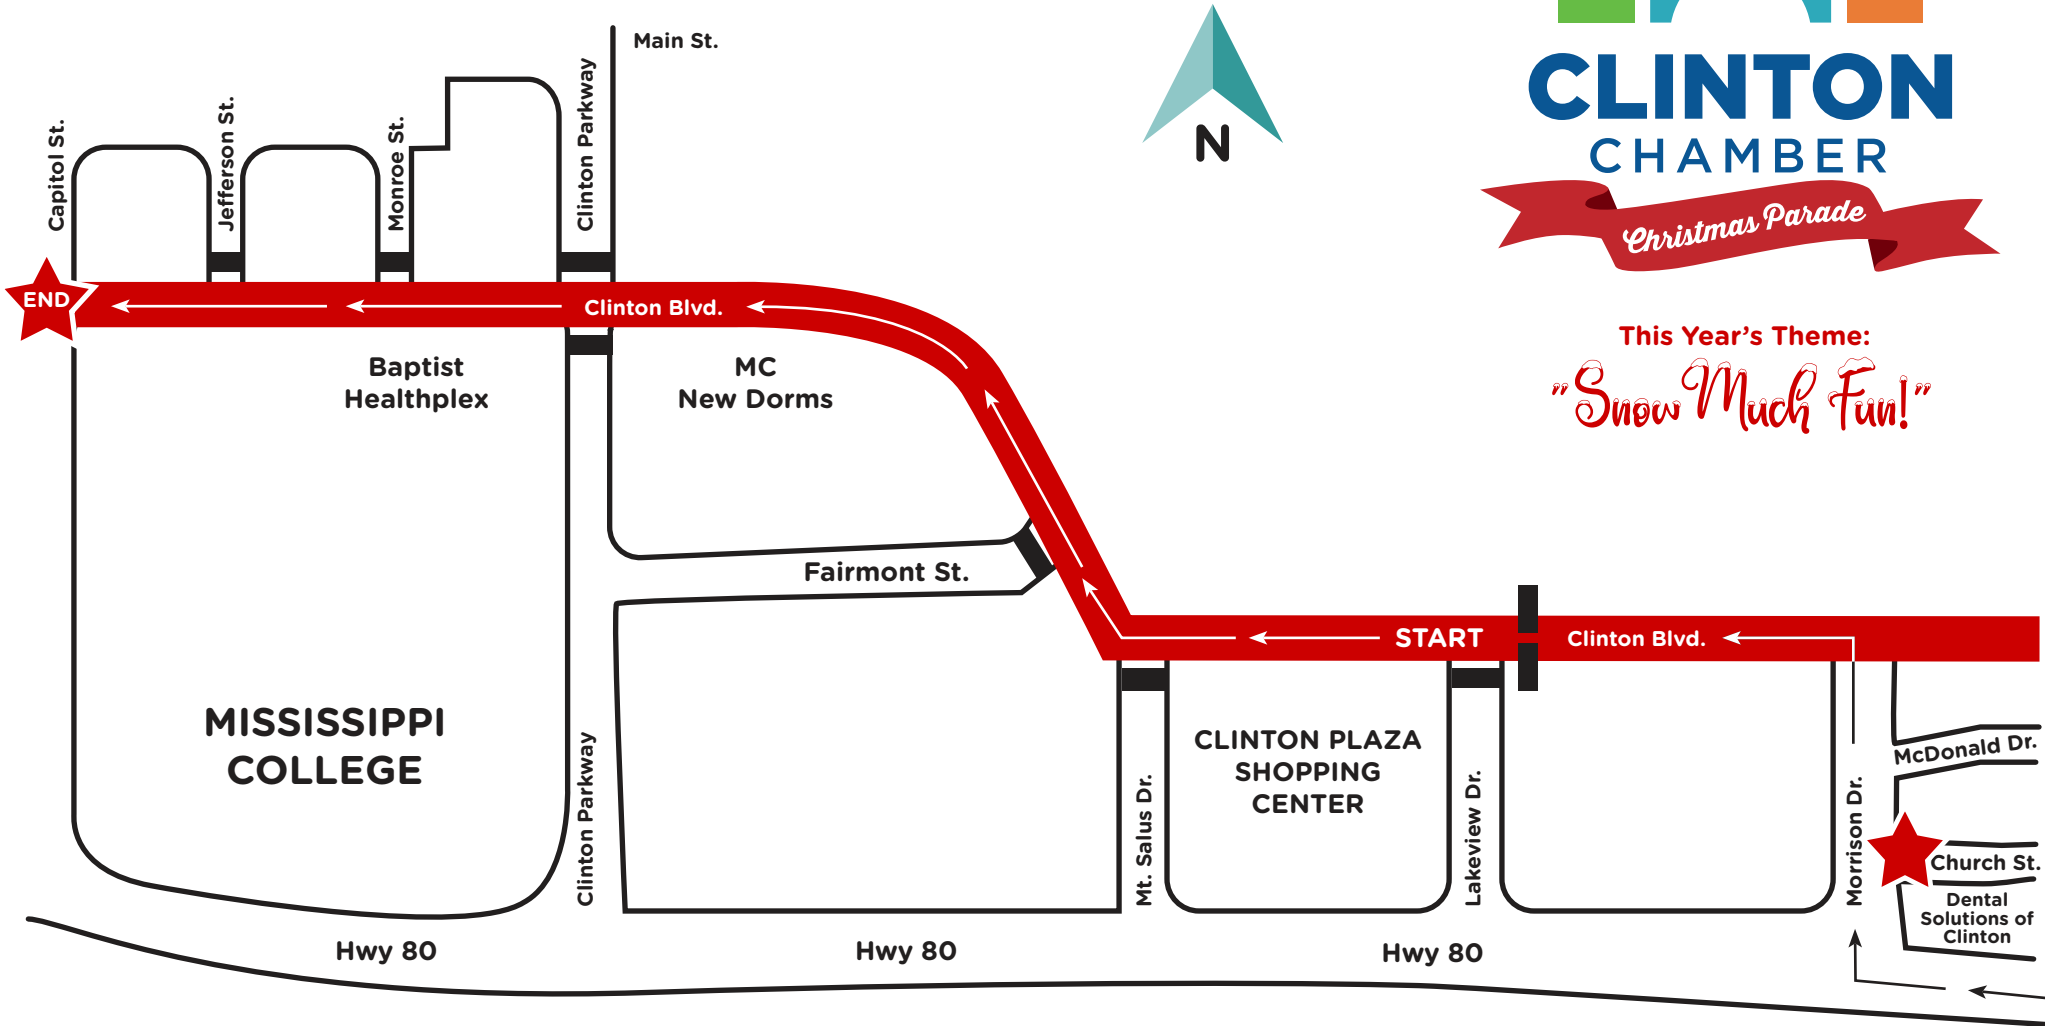

EXIT FLOATS

EXIT FLOATS

EXIT

Morrison Dr.

BANDS

P1

P2

VEHICLES & MARCHERS

Lynn Ln.

William Dr.

McDonald Dr.

Easthaven Dr.

Lindsey Claire Dance Parking

P3

Shriners Parking

P4

VEHICLES & MARCHERS

FLOATS

FLOATS

FLOATS

Church St.

Hathaway Dr.

EXIT

Hwy. 80

## PARTICIPANT MAP

This Year's Theme:  
*"Snow Much Fun!"*

**Enter MORRISON DR. at HWY 80. LOOK FOR SIGNS!**  
When you get near the corner of MORRISON DR. and CHURCH ST., you will be directed where to go at this point.