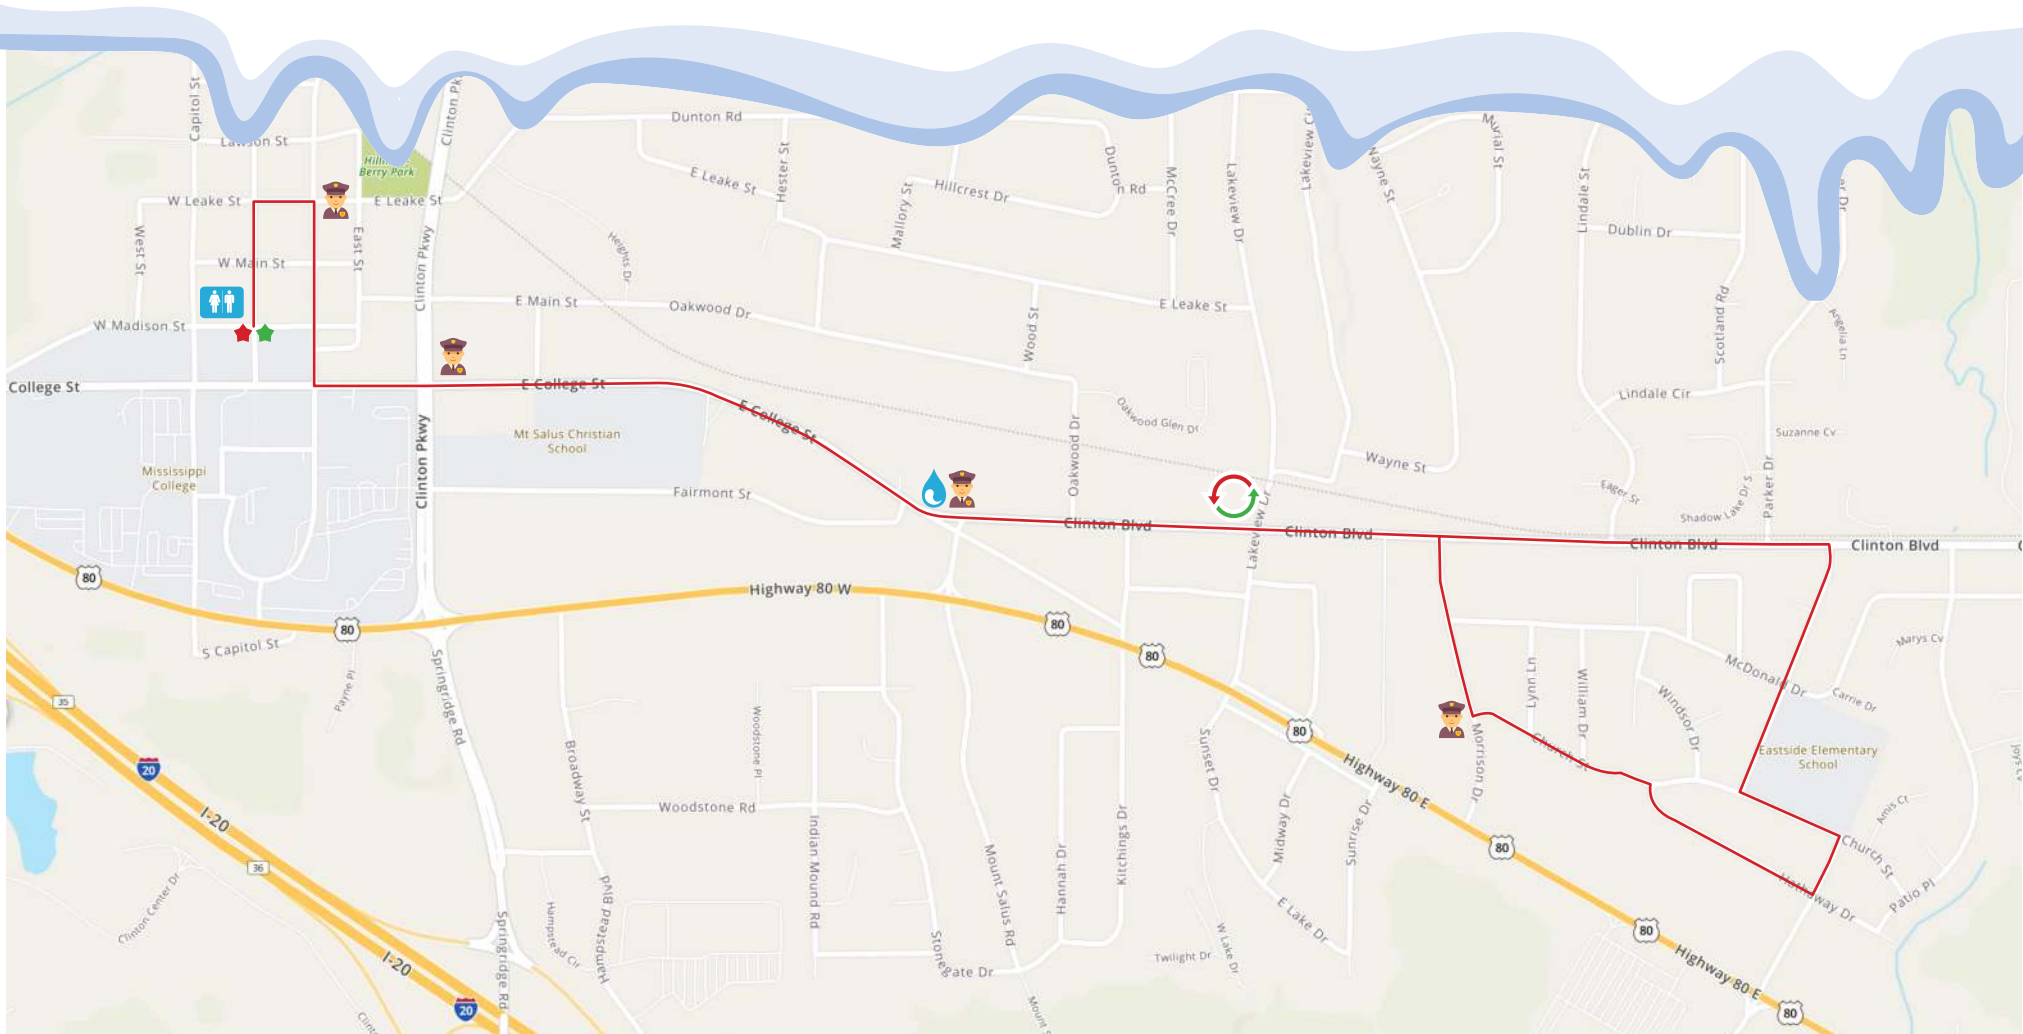

YULE RUN CLINTON

5k Walk/Run & 8k Run

AN EVENT BY THE CLINTON CHAMBER OF COMMERCE

Official Race Guide 2021

YULE RUN CLINTON 5K/8K ROUTE INFORMATION

Start/Finish at corner of Jefferson & Madison St. Start time is 7:30 am.

Registrations & packet pick-up time starts at 6:30 am.

Packet pick-up is Friday at the Clinton Chamber from 9 am - 5 pm & Saturday at 6:30 am.

For questions, call 601-924-5912.

MAP
LEGEND

START/STOP

WATER STATION

5K TURNAROUND

BATHROOMS

POLICE

Thank You

YULE RUN CLINTON 2021 SPONSORS!

Edward Jones

NORTHSIDE DENTAL GROUP