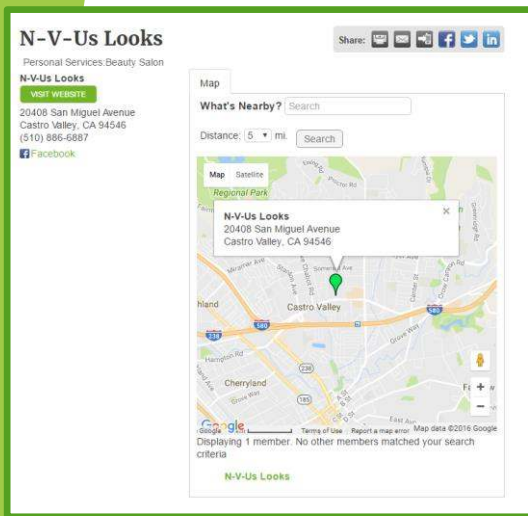

CASTRO VALLEY / EDEN AREA
CHAMBER OF COMMERCE
Serving Ashland, Castro Valley, Cherryland, and San Lorenzo

Marketing Services

[Basic and Enhanced Listing]

Basic Listing

Basic Package

(Included with your membership)

- General contact information
- Links to your website and all social media platforms you subscribe to for your business (i.e. Facebook, Twitter, Pinterest, Google+, LinkedIn, Instagram)
- Map view of your business location
- Add your business to two specific search categories
- 200 character business description