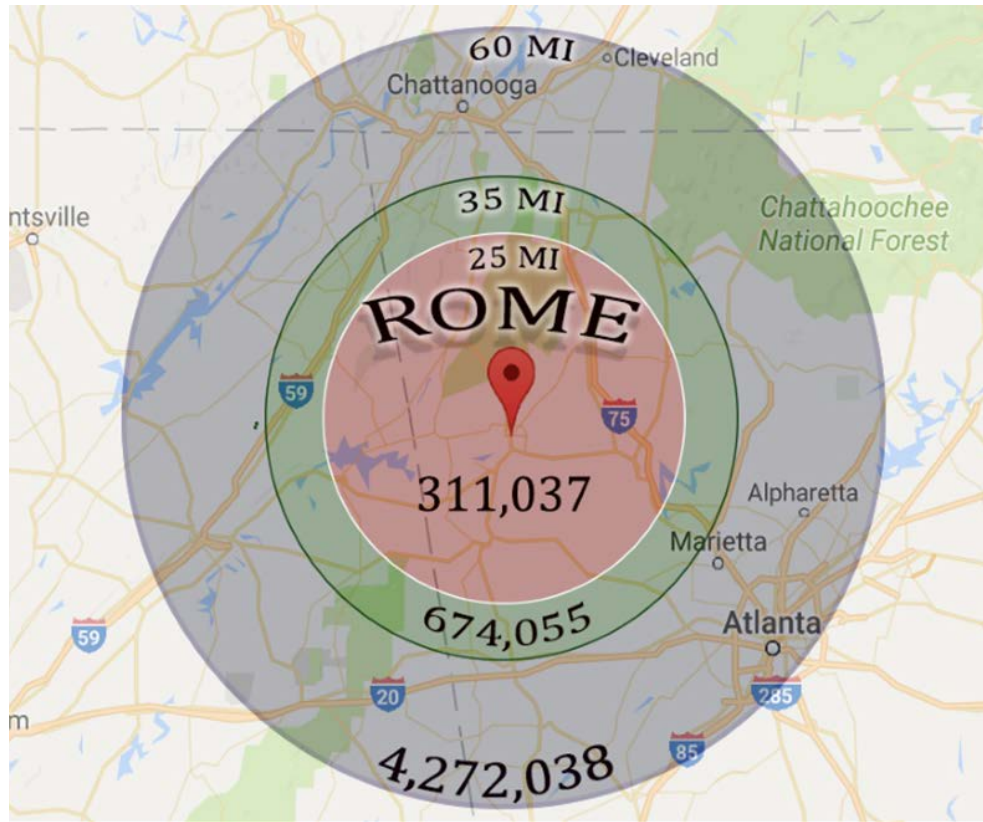

POPULATION

99,150 people live in Rome and Floyd County

415,000 people live within a 30-mile radius of Rome.

PERSONAL INCOME

Floyd County: \$39,314

EDUCATION

Georgia Northwestern Technical College
Berry College
Shorter University
Georgia Highlands
Augusta University
Northwest Georgia Clinical Campus
2 public school systems
4 private schools
1 International day/boarding school

LOCATION

Center of the 'ABC Triangle'
Atlanta
Birmingham
Chattanooga

Regional Center of Northwest Georgia for retail, education, healthcare and manufacturing

Ranked the #8 best cities for manufacturing jobs in the US by Smart Asset