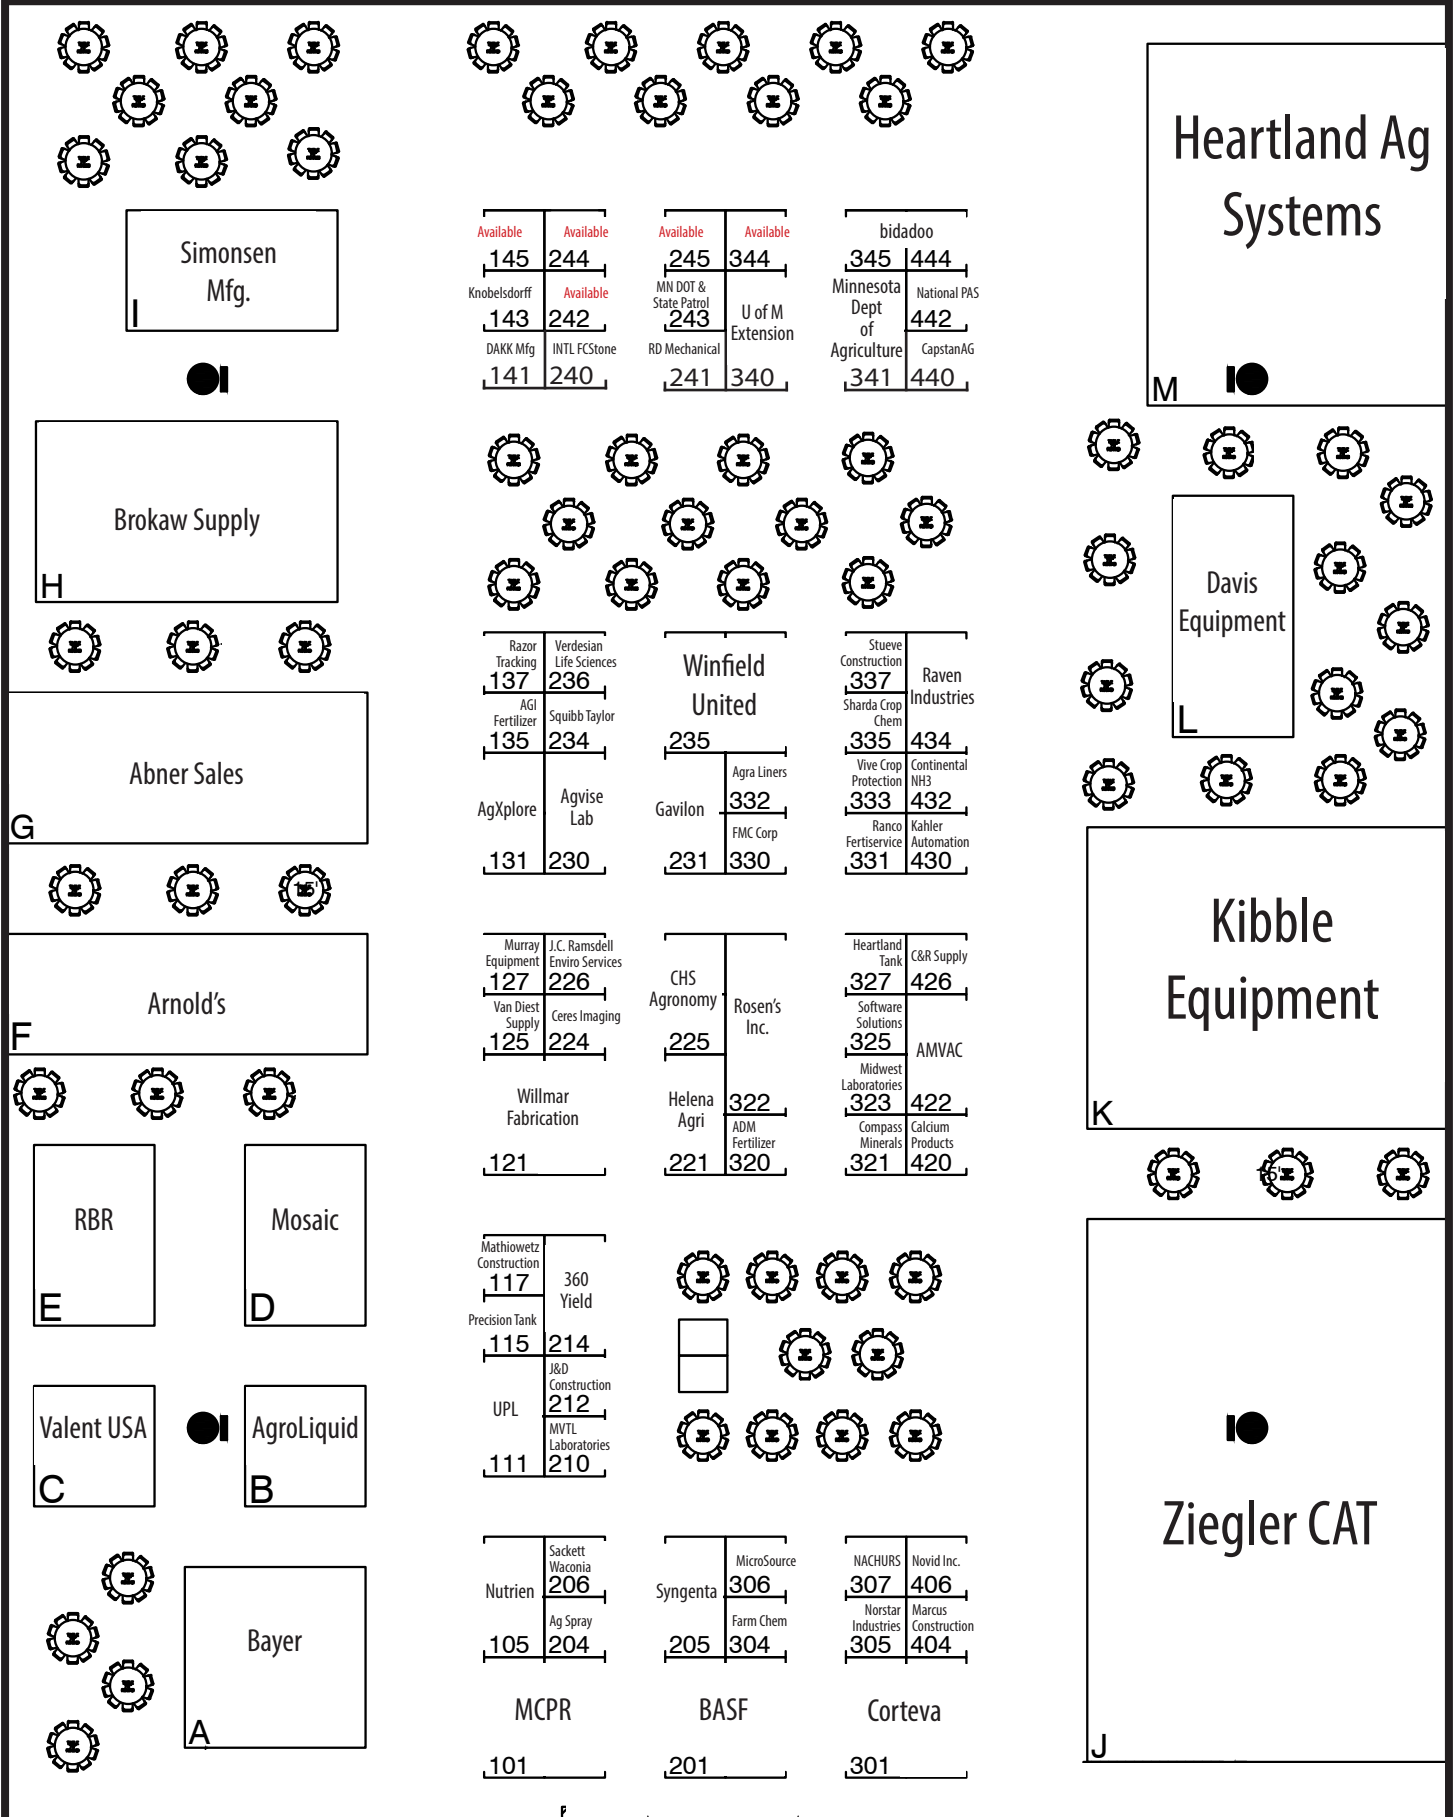

2019 Exhibitor Layout

Simonsen
Mfg.

Available Available
145 244
Knobelsdorff Available
143 242
DAKK Mfg INTL FCStone
141 240

Available Available
245 344
MN DOT & State Patrol U of M Extension
243
RD Mechanical 340
241 340

Syngenta MicroSource
306
Farm Chem
304
205 304

NACHURS Novid Inc.
307 406
Norstar Industries Marcus Construction
305 404

Ziegler CAT

Bayer

MCPR
101

BASF
201

Corteva
301

2019 Exhibitor Layout