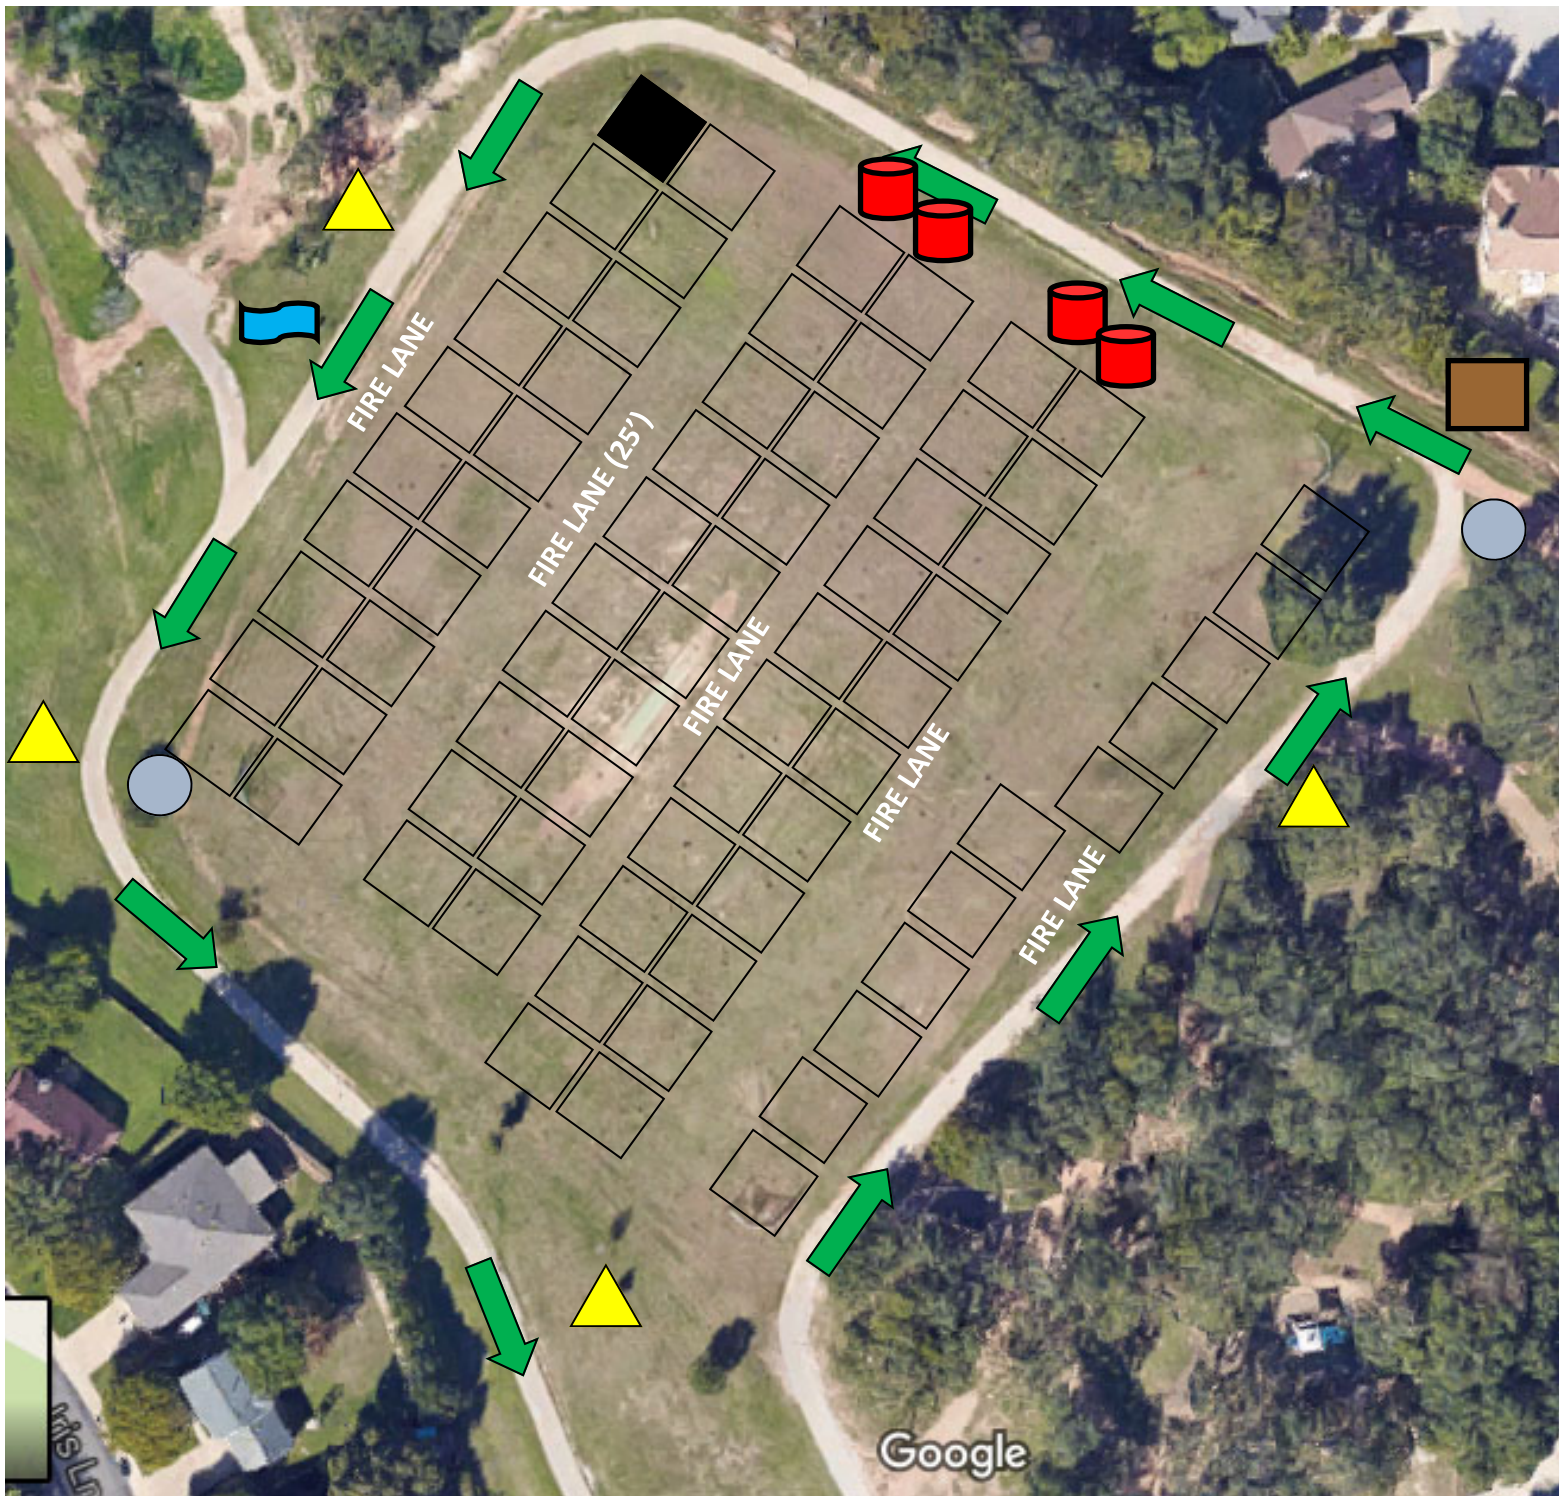

Overall View of Cedar Fest BBQ Cookoff & Festival

2022 Cedar Fest BBQ Cook-Off Cooker Layout

 Cooker Spot (40' x 40')

 Trash Can Pickup

 Dumpster

 Wash Station / Restroom

 Grease / Ash Trash Cans

 RV Water Tank Fill-up

Cedar Fest Map | FESTIVAL

**Parking Pass
Entrance**

Cook Sites

Attendee Entrance

**Attendee
Parking**

**Food
Network**

**Judges, Vendors, Food
Network and KCBS Park-
ing**

Judging

Children's Area

Food Truck Vendors

Business Booths