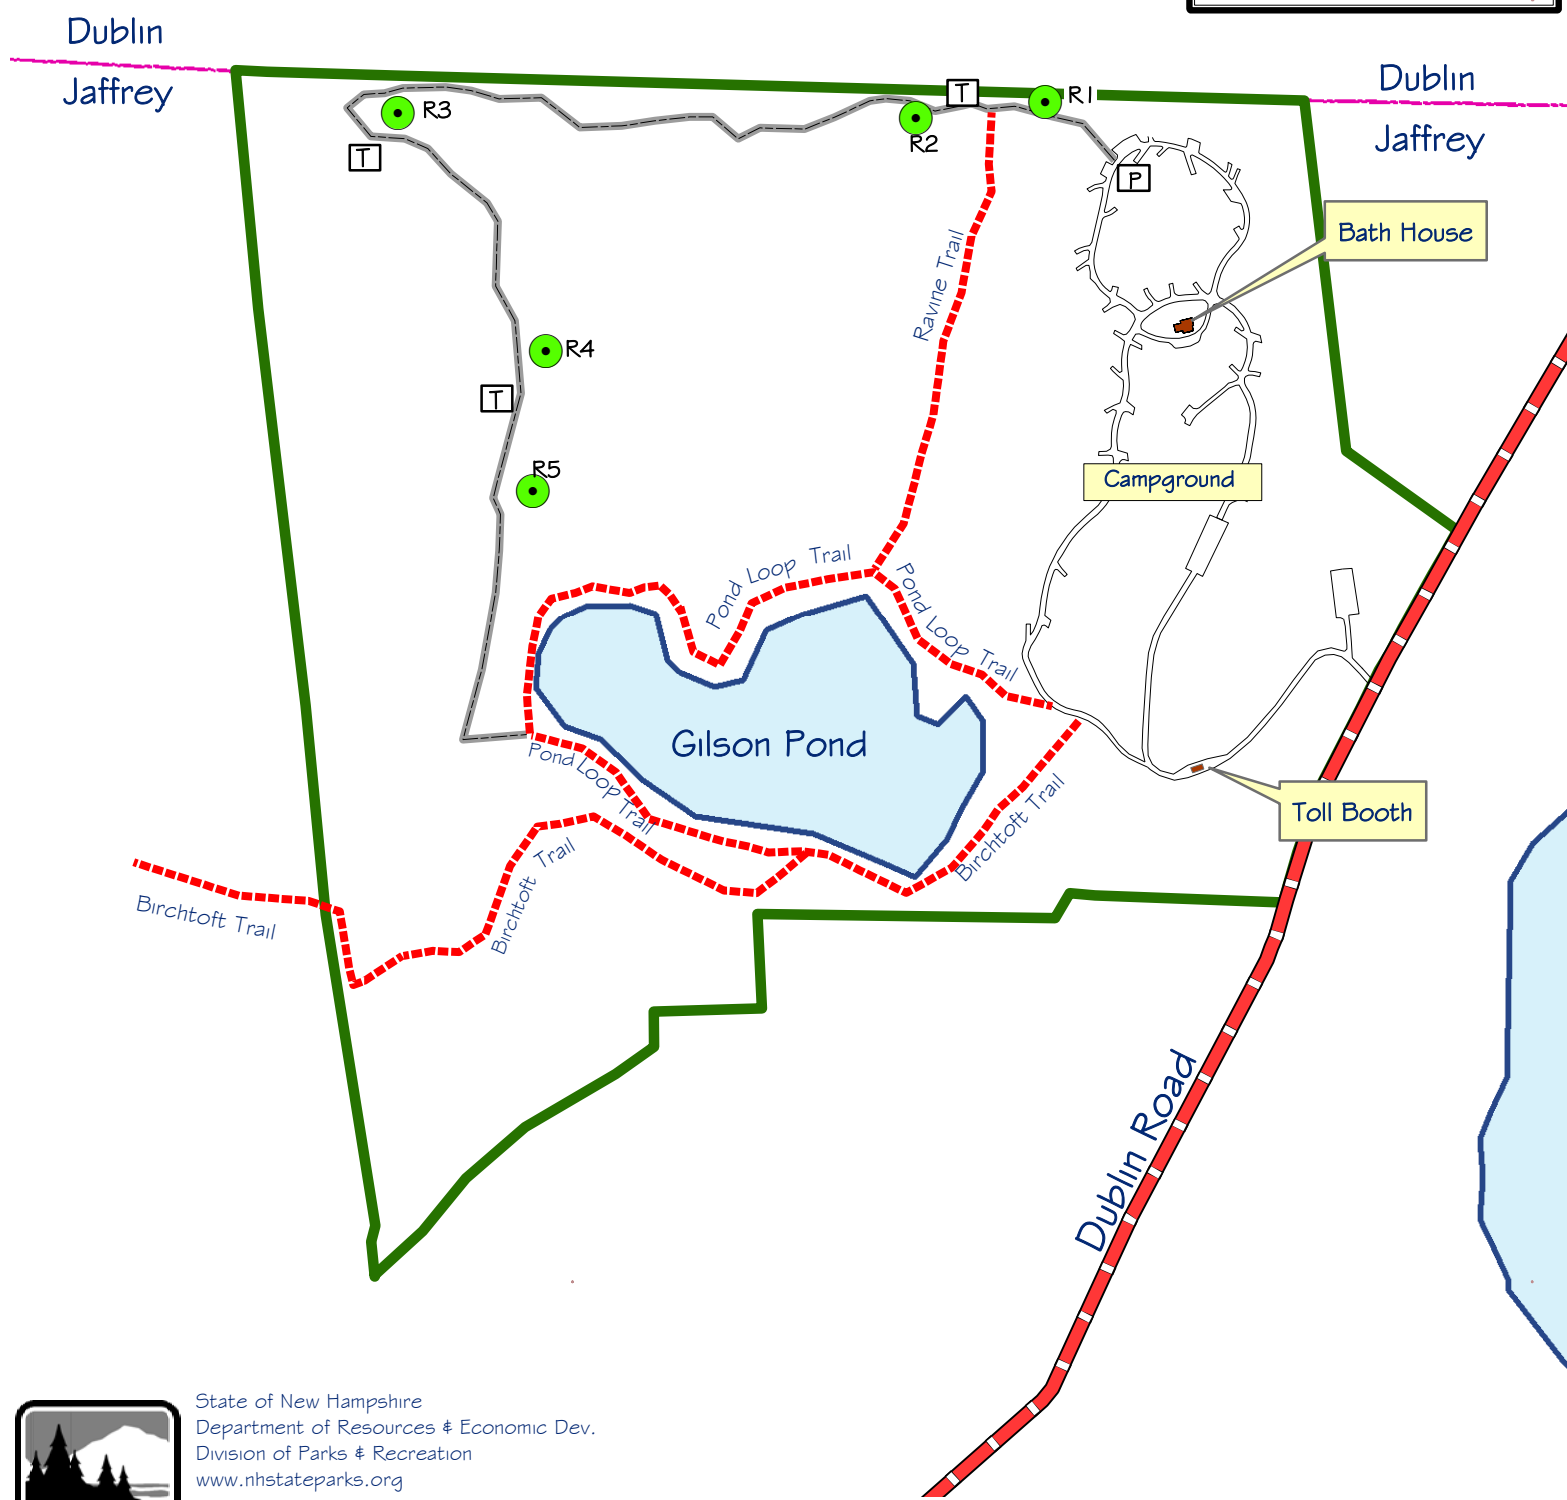

Legend

-  Park Owned Property Line
-  Hiking Trail
-  Remote Site Trail
-  Remote Camping Site
-  "Chum" Toilet
-  Remote Site Parking

State of New Hampshire
 Department of Resources & Economic Dev.
 Division of Parks & Recreation
www.nhstateparks.org

Gilson Pond Campground Jaffrey, New Hampshire

603-532-2416