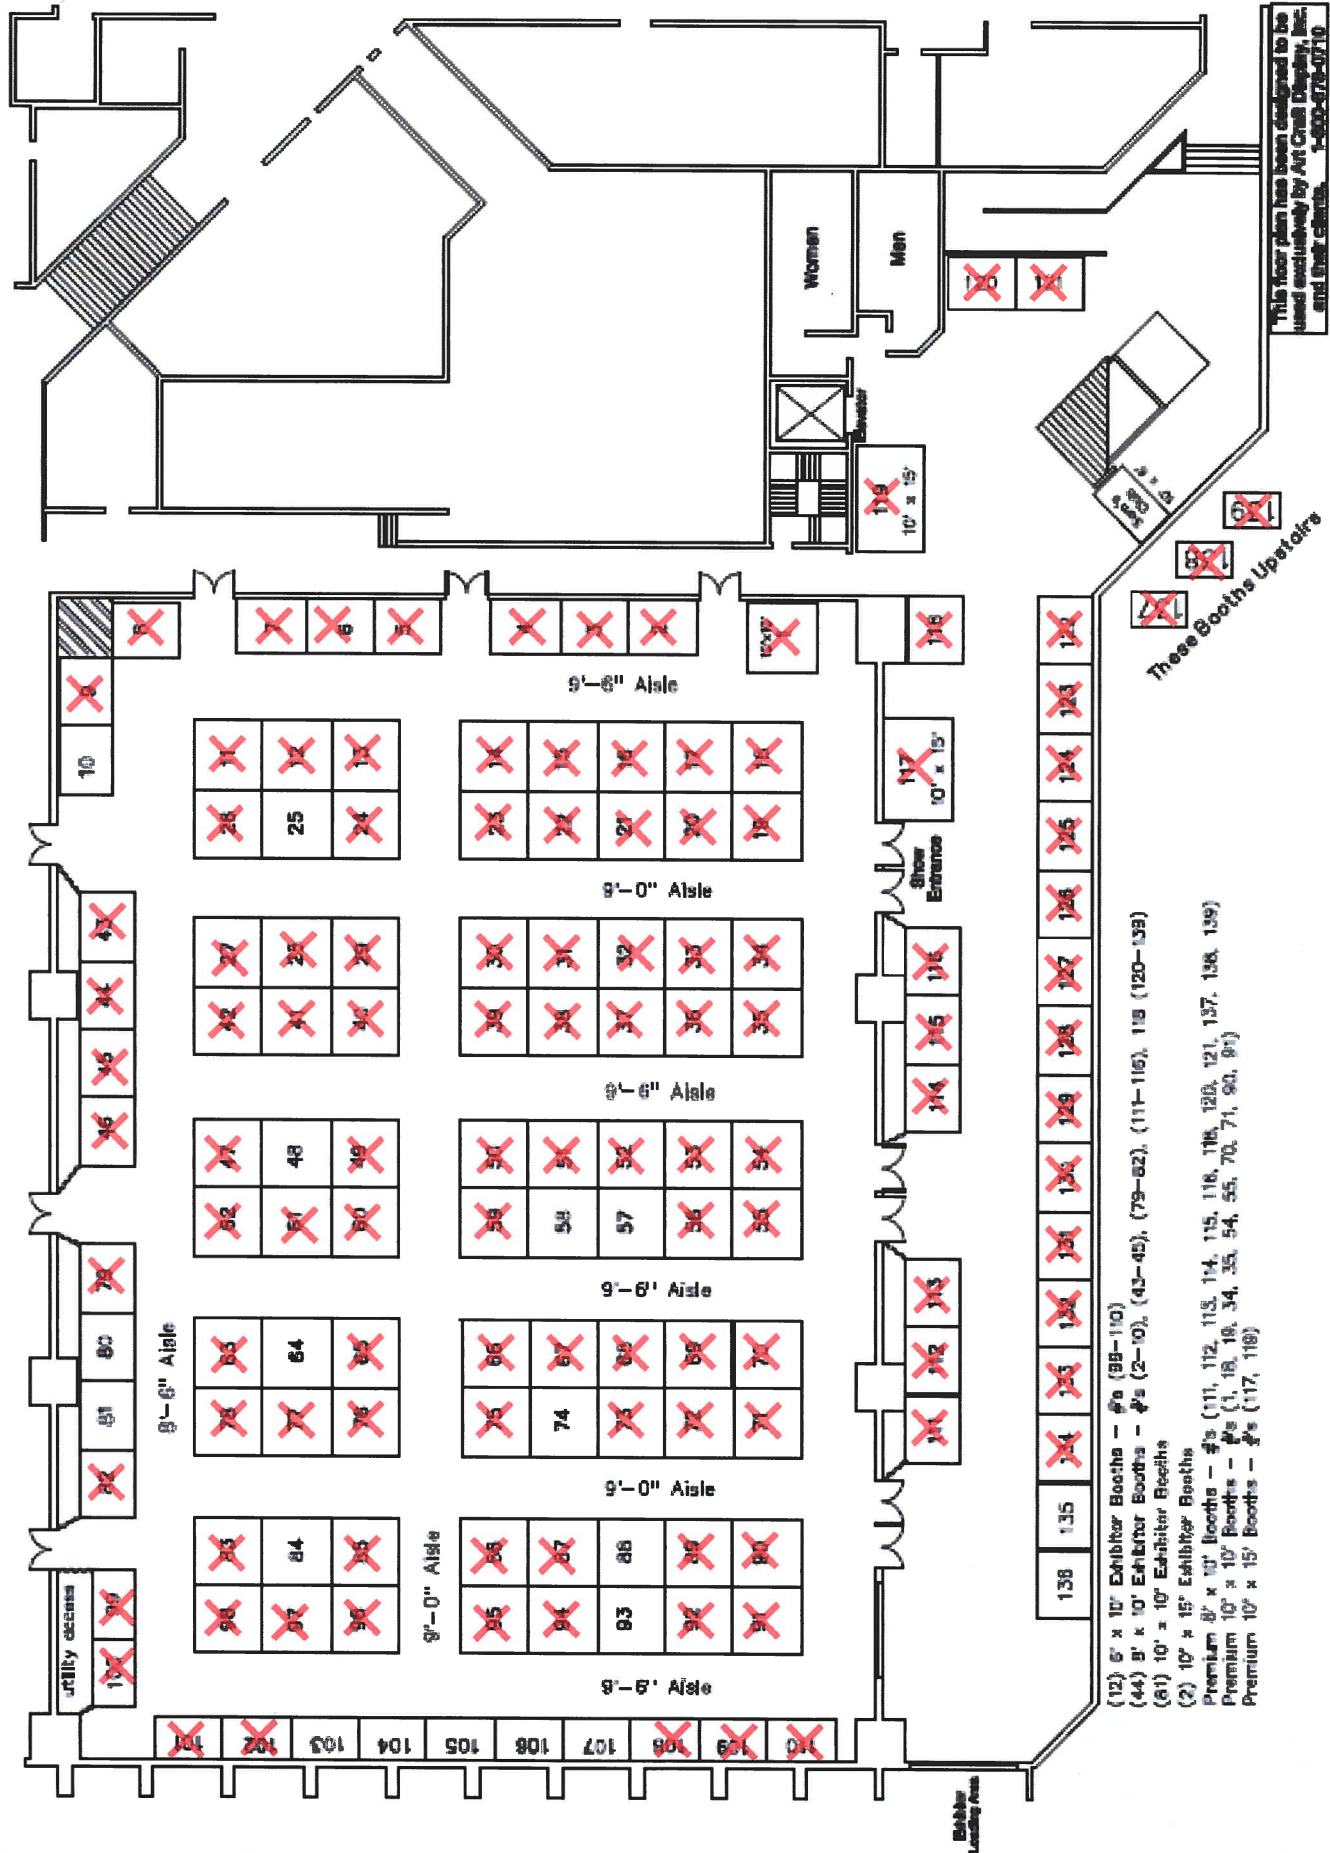

Home Builders Association of the Grand Traverse Area January 18th & 19th, 2020 Grand Traverse Resort – Governors Hall

- (12) 6' x 10' Exhibitor Booths - #s (88-110)
- (44) 8' x 10' Exhibitor Booths - #s (2-10), (43-45), (79-82), (111-116), 118 (120-138)
- (61) 10' x 10' Exhibitor Booths
- (2) 10' x 15' Exhibitor Booths
- Premium 8' x 10' Booths - #s (11, 12, 13, 14, 15, 116, 118, 120, 121, 137, 138, 139)
- Premium 10' x 10' Booths - #s (1, 18, 19, 34, 35, 54, 55, 70, 71, 90, 91)
- Premium 10' x 15' Booths - #s (117, 118)