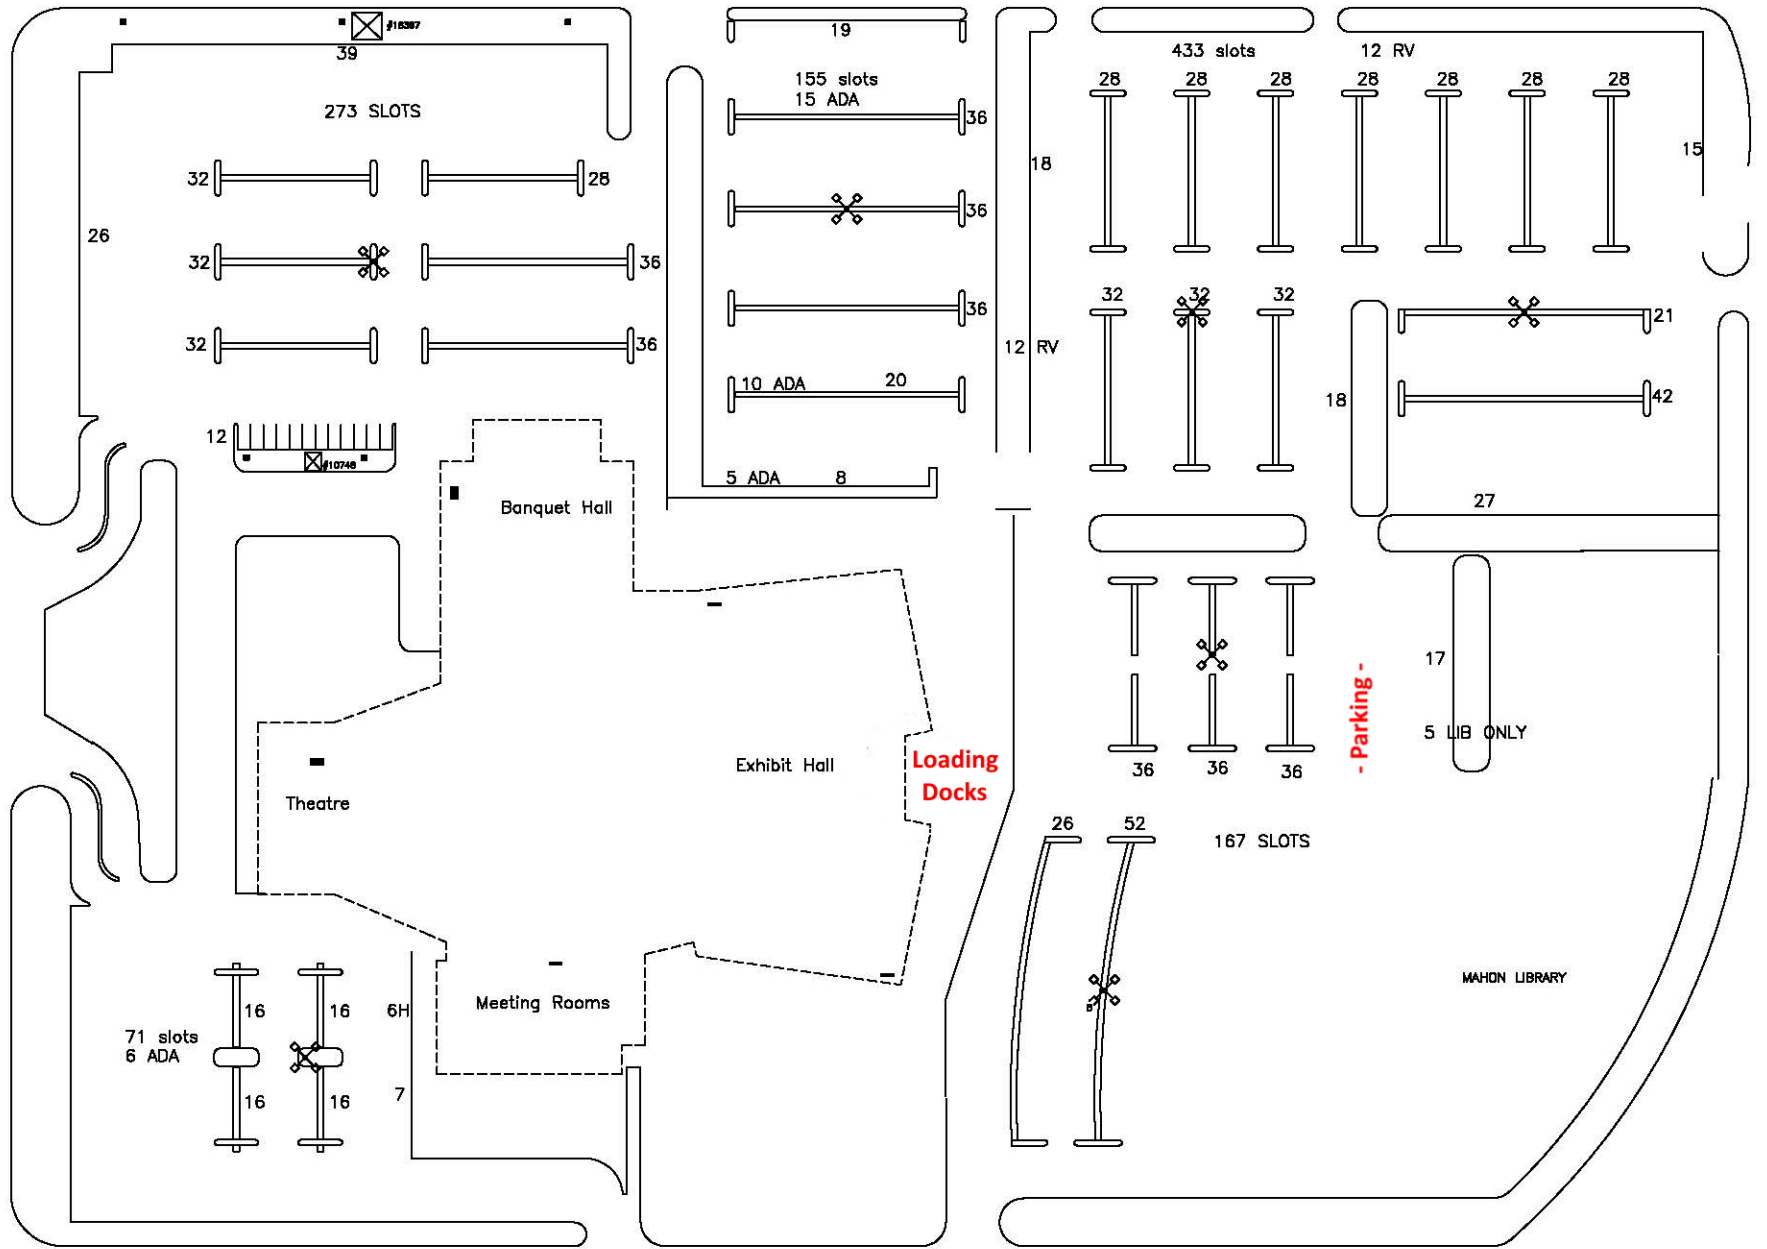

AVENUE O

MAC DAVIS LANE

AVENUE K

9TH STREET

Lubbock Memorial Civic Center Parking Lot
 Scale: 1"=50'-0"