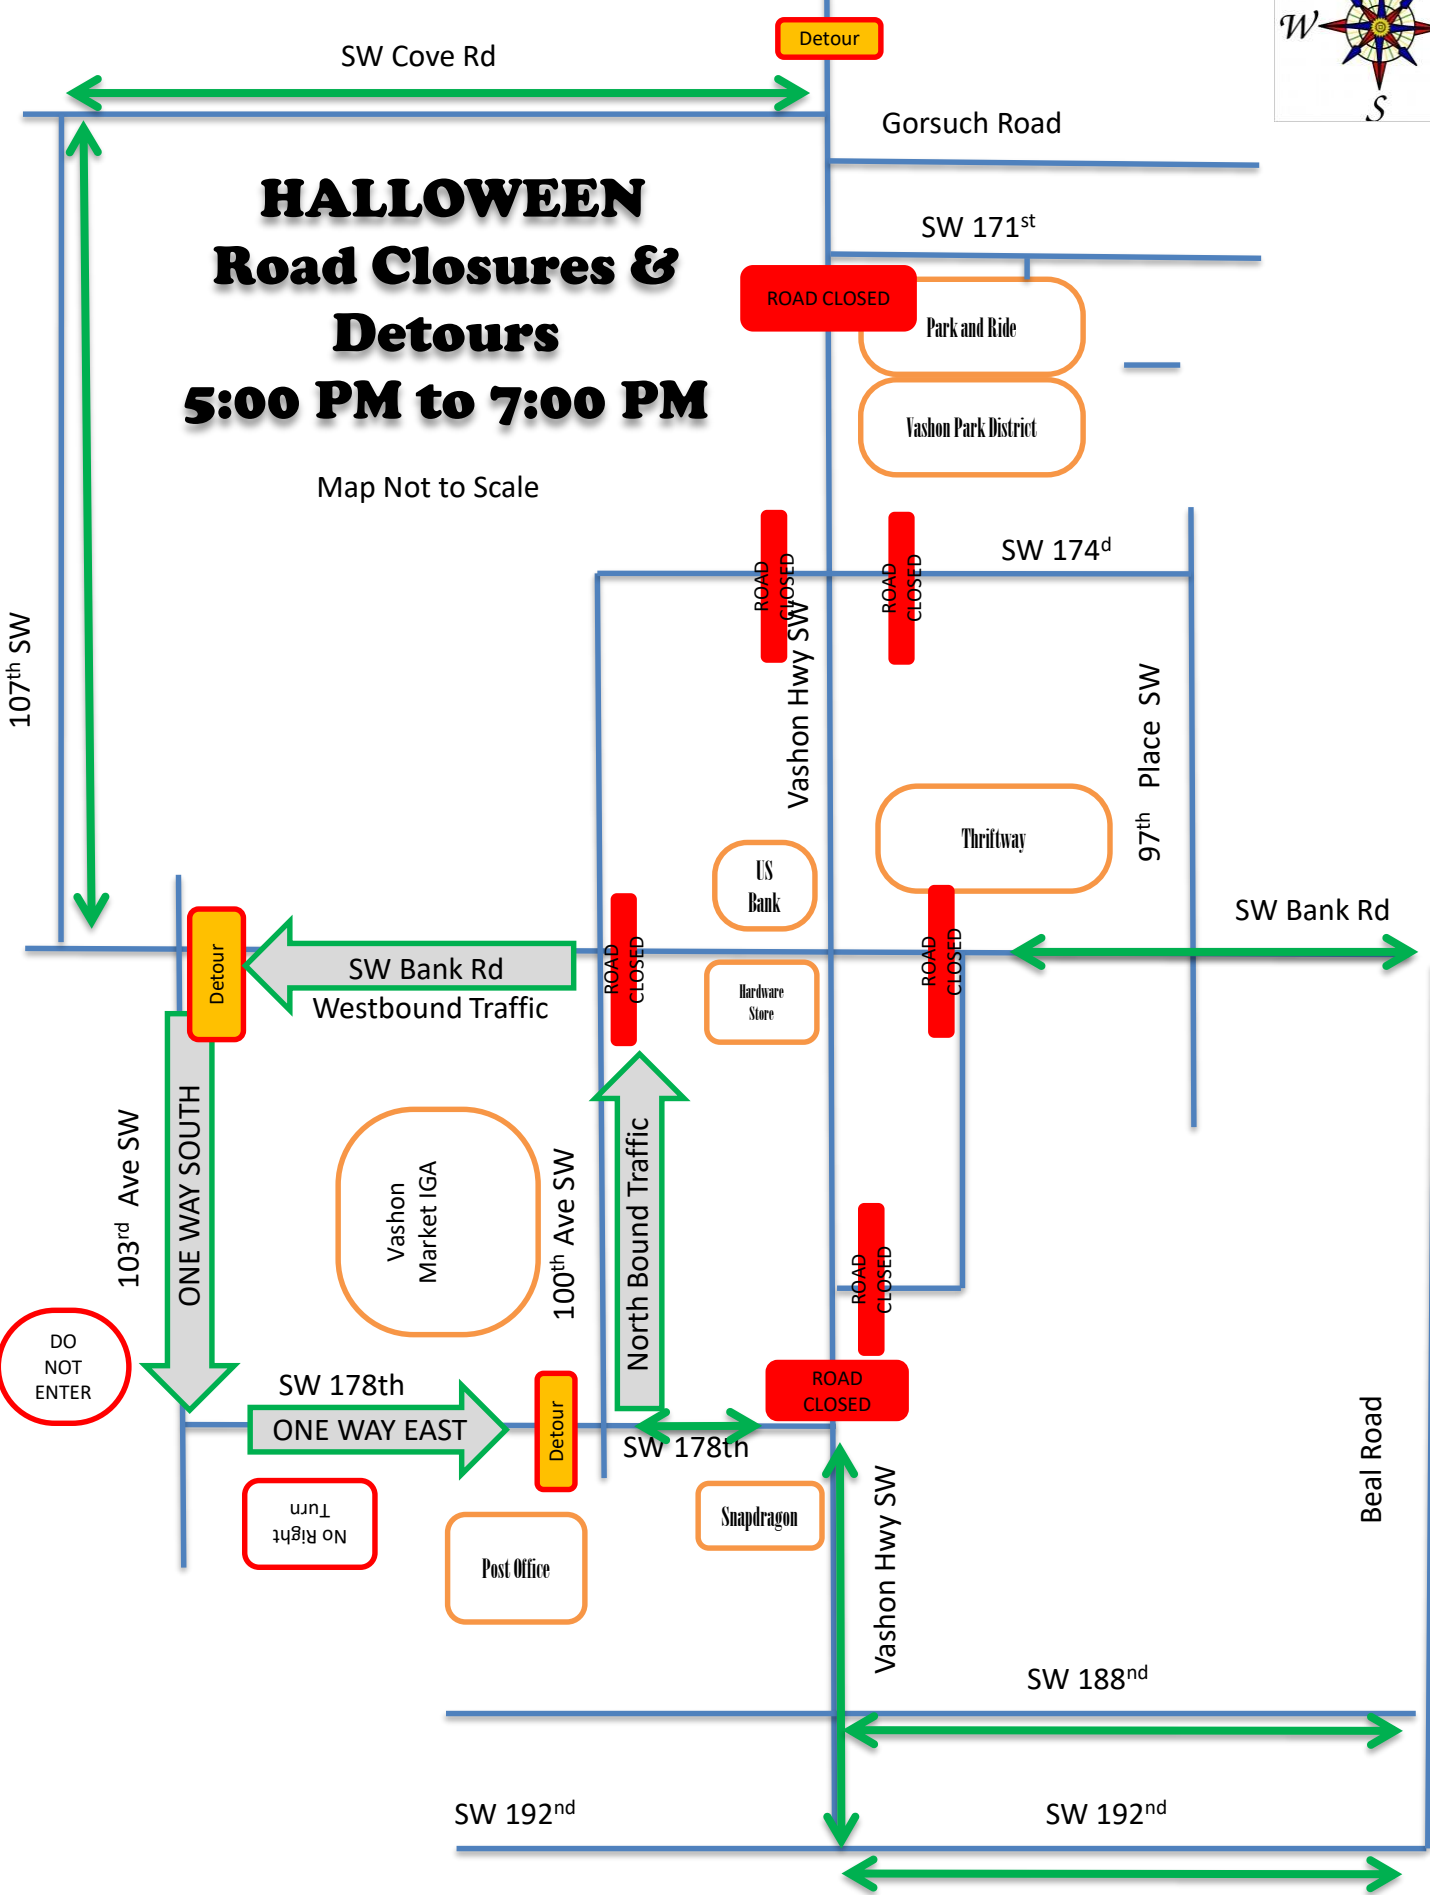

# HALLOWEEN Road Closures & Detours 5:00 PM to 7:00 PM

Map Not to Scale

107<sup>th</sup> SW

DO NOT ENTER

ONE WAY SOUTH

ONE WAY EAST

ONE WAY NORTH

No Right Turn

SW Bank Rd Westbound Traffic

North Bound Traffic

Beal Road

Vashon Market IGA

Post Office

Snapdragon

Hardware Store

US Bank

Thriftway

Vashon Park District

Park and Ride

Gorsuch Road

SW 171<sup>st</sup>

SW 174<sup>d</sup>

97<sup>th</sup> Place SW

SW Bank Rd

Detour

ROAD CLOSED