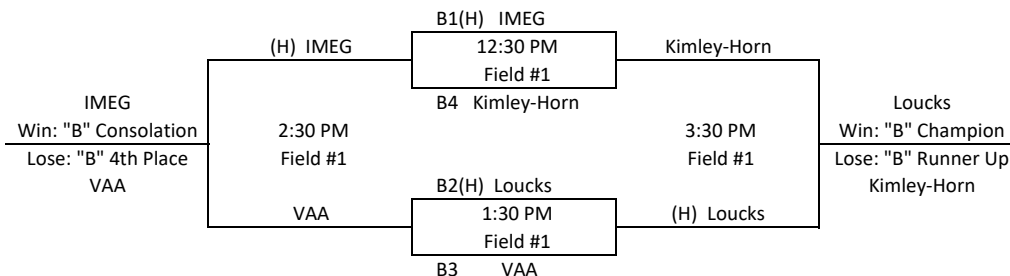

"B" Playoff Bracket