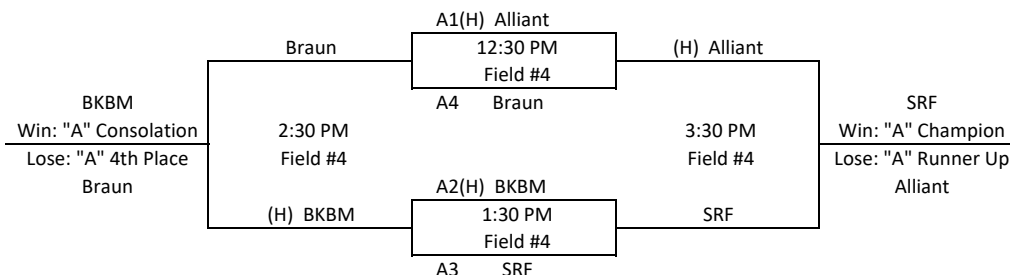

Lose ← → Win

Playoff Round

"A" Playoff Bracket