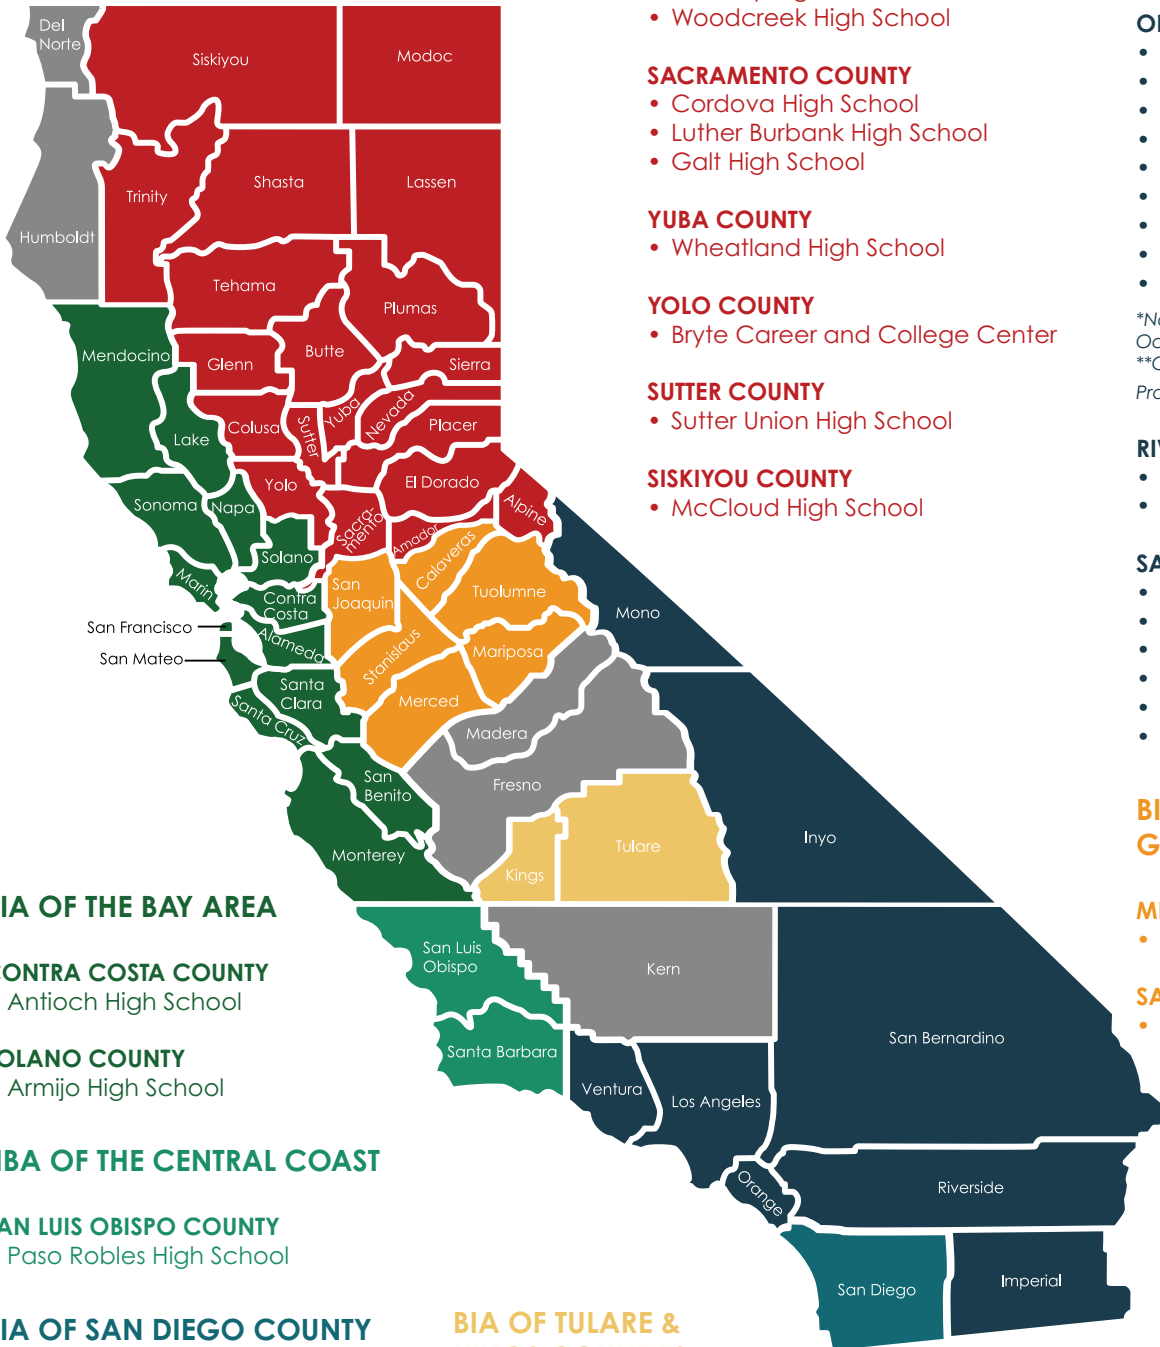

SCHOOLS IN THE BITA PROGRAM

BUILDING INDUSTRY TECHNOLOGY ACADEMY

A program promoted by the California Homebuilding Foundation

NORTH STATE BIA

PLACER COUNTY

- Lincoln High School
- Oakmont High School
- Whitney High School
- Woodcreek High School

SACRAMENTO COUNTY

- Cordova High School
- Luther Burbank High School
- Galt High School

YUBA COUNTY

- Wheatland High School

YOLO COUNTY

- Bryte Career and College Center

SUTTER COUNTY

- Sutter Union High School

BIA OF THE GREATER VALLEY

MERCED COUNTY

- Livingston High School

SAN JOAQUIN COUNTY

- Edison High School

BIA OF THE BAY AREA

CONTRA COSTA COUNTY

- Antioch High School

BIA OF TULARE & KINGS COUNTIES

TULARE COUNTY

- Dinuba High School