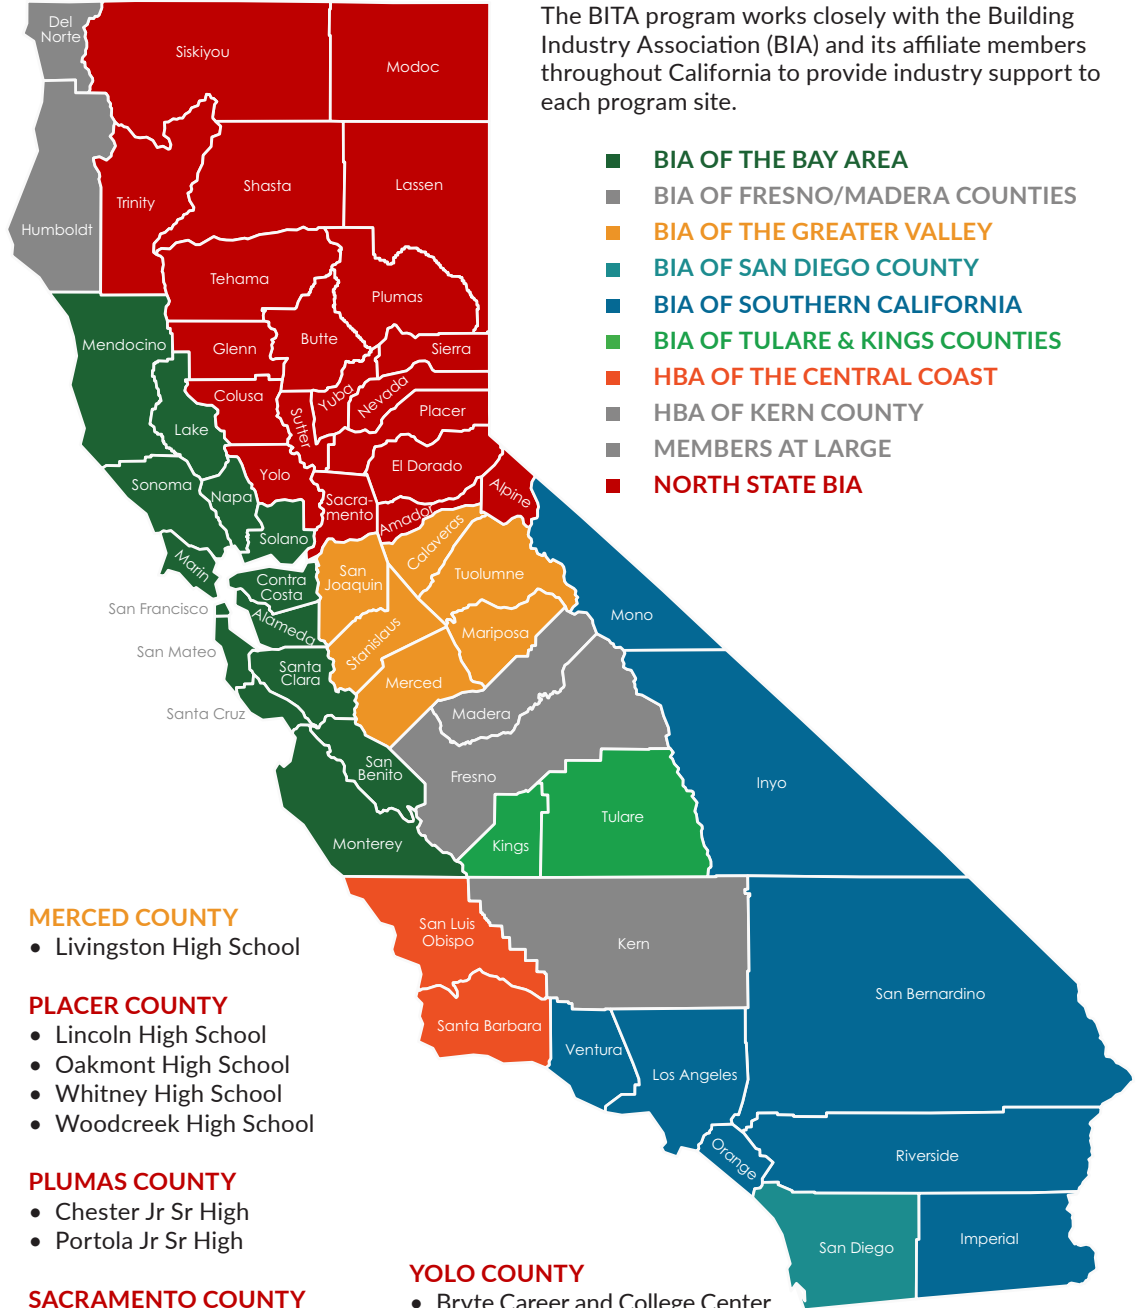

ALAMEDA COUNTY

- Eden Area ROP

CONTRA COSTA COUNTY

- Antioch High School
- Freedom High School

SOLANO COUNTY

- Armijo High School

CALAVERAS COUNTY

- Mountain Oaks Charter School

SAN JOAQUIN COUNTY

- Edison High School

SAN DIEGO COUNTY

- North County Trade Tech
- San Marcos High School
- Rancho Buena Vista High School

ORANGE COUNTY

- Anaheim High School*
- Brea Olinda High School*
- Creekside High School**
- Estancia High School**
- Magnolia High School*
- Portola High School
- San Juan Hills High School
- Savanna High School*
- Valencia High School*
- Western High School*

* North Orange County Regional Occupational Program (ROP)
 ** Coastline Regional Occupational Program (ROP)

RIVERSIDE COUNTY

- Jurupa Valley High School

SAN BERNADINO COUNTY

- Canyon Ridge High School
- Citrus High School
- Hesperia High School
- Hillside High School
- Los Osos High School
- Sultana High School
- Upland High School

TULARE COUNTY

- Dinuba High School

SAN LUIS OBISPO COUNTY

- Paso Robles High School

The BITA program works closely with the Building Industry Association (BIA) and its affiliate members throughout California to provide industry support to each program site.